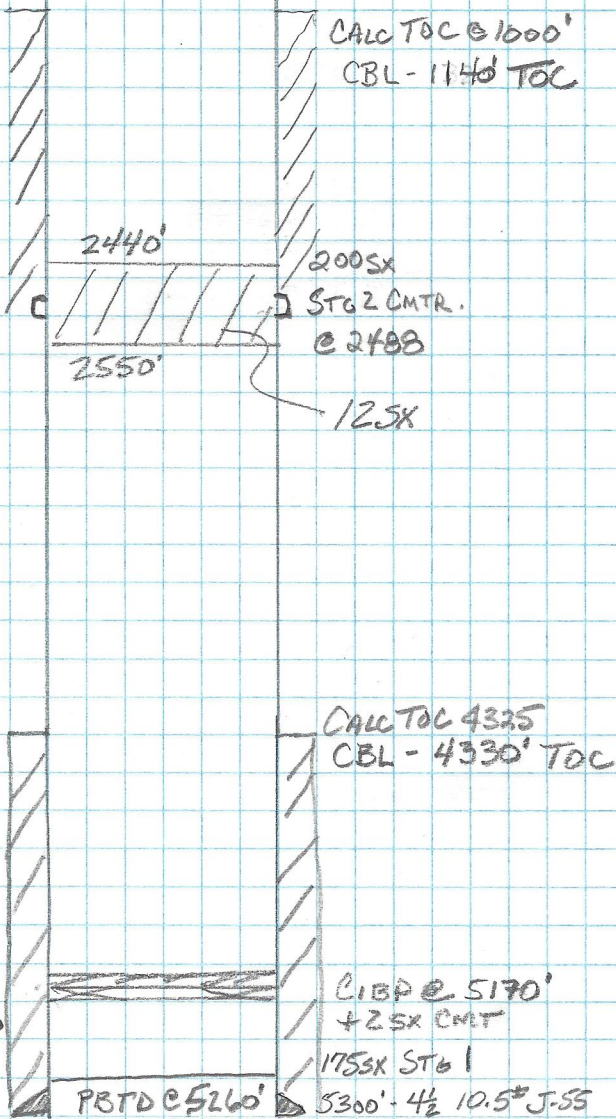

HELFRICH #4  
 API 05-06-06433  
 NENE SEC 8-19S-50W  
 KIOWA, CTY - SALT LAKE FIELD

SPUD 7-25-85  
 COMP 8-10-85  
 LAT 38.42426 LONG 123.027162

FORM 6 DOC 402724848  
 FORM 27 DOC 402762806

FINAL REPORT