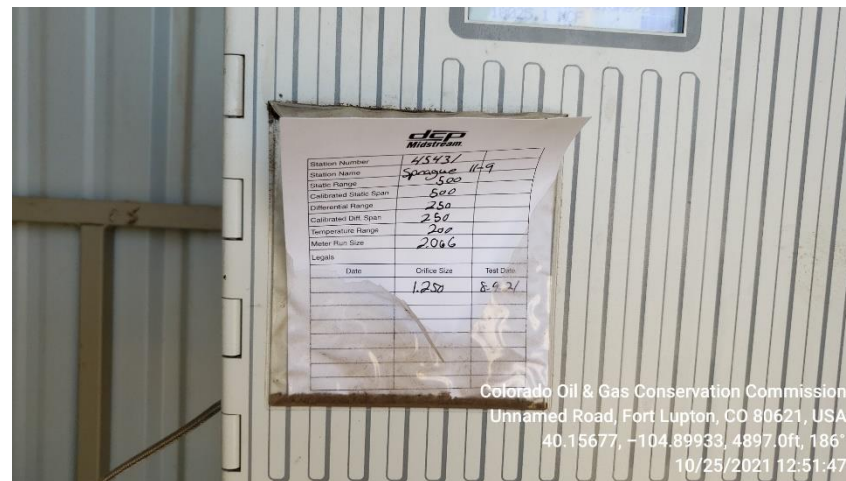

Inspection Photos
Location Name: Sprague 11-9
Location ID: 306090

Photo 1 WH sign

Photo 2 WH

Inspection Photos
Location Name: Sprague 11-9
Location ID: 306090

Photo 3 TB sign

Photo 4 TB

Inspection Photos
Location Name: Sprague 11-9
Location ID: 306090

Photo 5 ECD

Photo 6 Horiz. Heated Sep.

Inspection Photos
Location Name: Sprague 11-9
Location ID: 306090

Photo 7 Gas Meter Run

Photo 8 card in meter house indicates current calibration