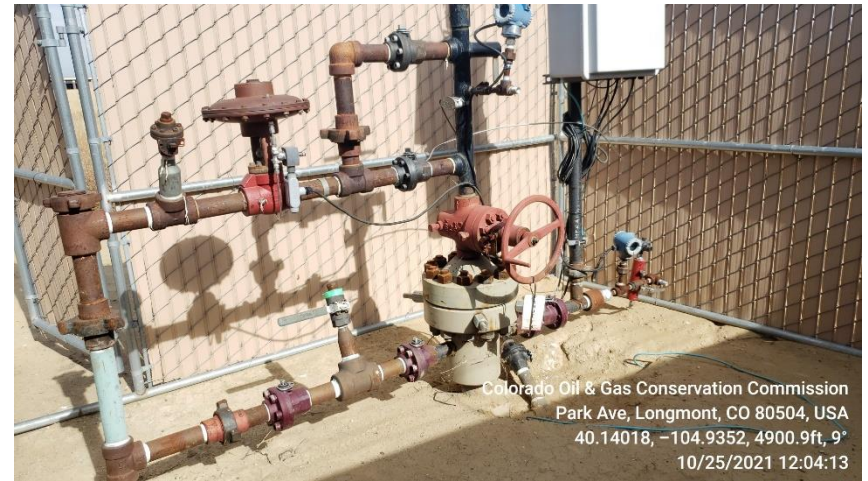

Inspection Photos  
Location Name: Kugel 22-18  
Location ID: 333207

Photo 1 WH sign

Photo 2 WH