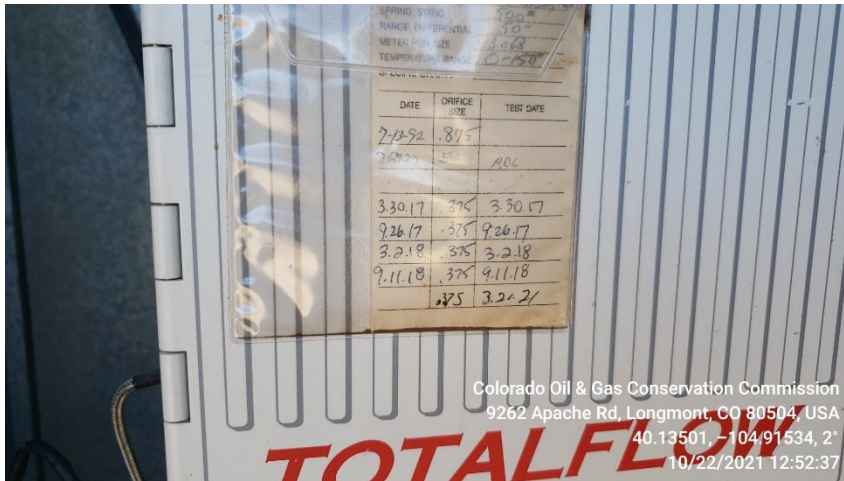

Inspection Photos
Location Name: Mahoney #1
Location ID: 317988

Photo 5 Dead weeds along access rd.

Photo 6 TB sign

Inspection Photos
Location Name: Mahoney #1
Location ID: 317988

Photo 7 TB

Photo 8 TB

Inspection Photos
Location Name: Mahoney #1
Location ID: 317988

Photo 9 Compressor house

Photo 10 Compressor

Inspection Photos
Location Name: Mahoney #1
Location ID: 317988

Photo 11 Horiz. Heated Separator

Photo 12 Gas Meter Run

Inspection Photos
Location Name: Mahoney #1
Location ID: 317988

Photo 13 card in meter house indicates current calibration