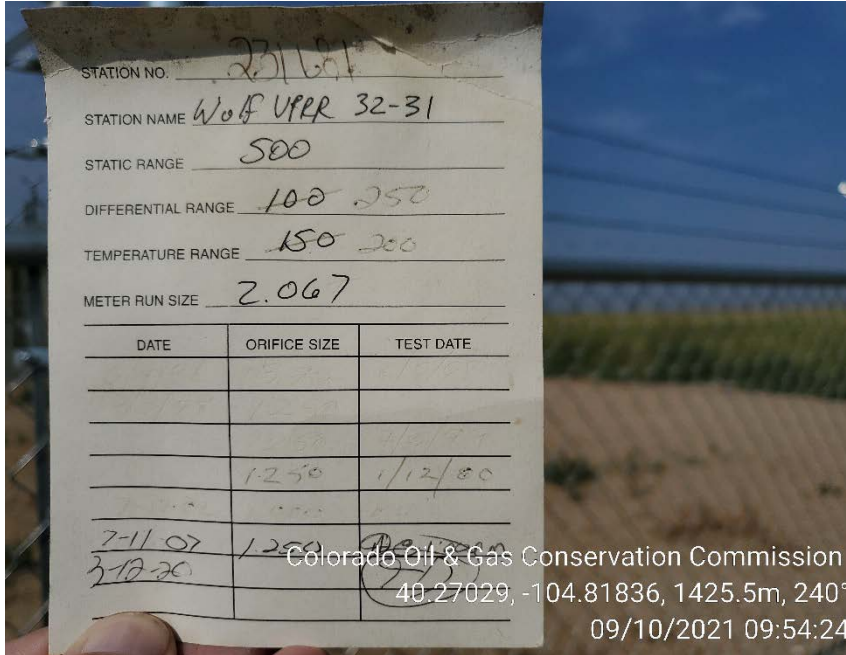

Inspection Photos
Location Name: Wolf UPRR 32-31
Location ID: 326847

Colorado Oil & Gas Conservation Commission
40.27012, -104.81883, 1430.0m, 91°
10/20/2021 15:34:01

Production facility

Colorado Oil & Gas Conservation Commission
40.27017, -104.81888, 1435.3m, 128°
10/20/2021 15:34:23

Battery sign

Inspection Photos
Location Name: Wolf UPRR 32-31
Location ID: 326847

Calibration card on 9/10/2021

Calibration card on 10/20/2021