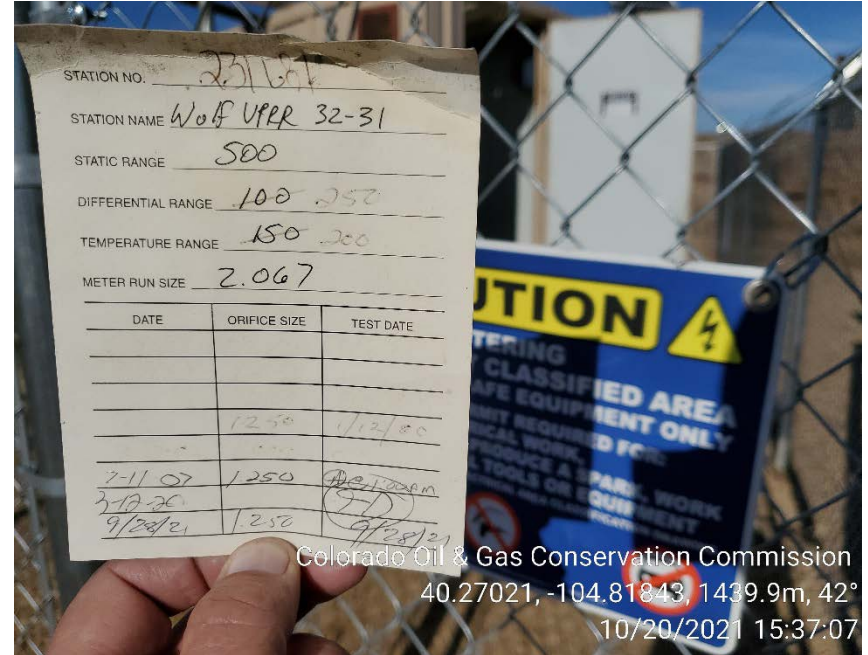

Inspection Photos
Location Name: Wolf UPRR 32-31
Location ID: 326847

Colorado Oil & Gas Conservation Commission
40.27012, -104.81883, 1430.0m, 91°
10/20/2021 15:34:01

Production facility

Colorado Oil & Gas Conservation Commission
40.27017, -104.81888, 1435.3m, 128°
10/20/2021 15:34:23

Battery sign

Inspection Photos
Location Name: Wolf UPRR 32-31
Location ID: 326847

Calibration card on 9/10/2021

Calibration card on 10/20/2021