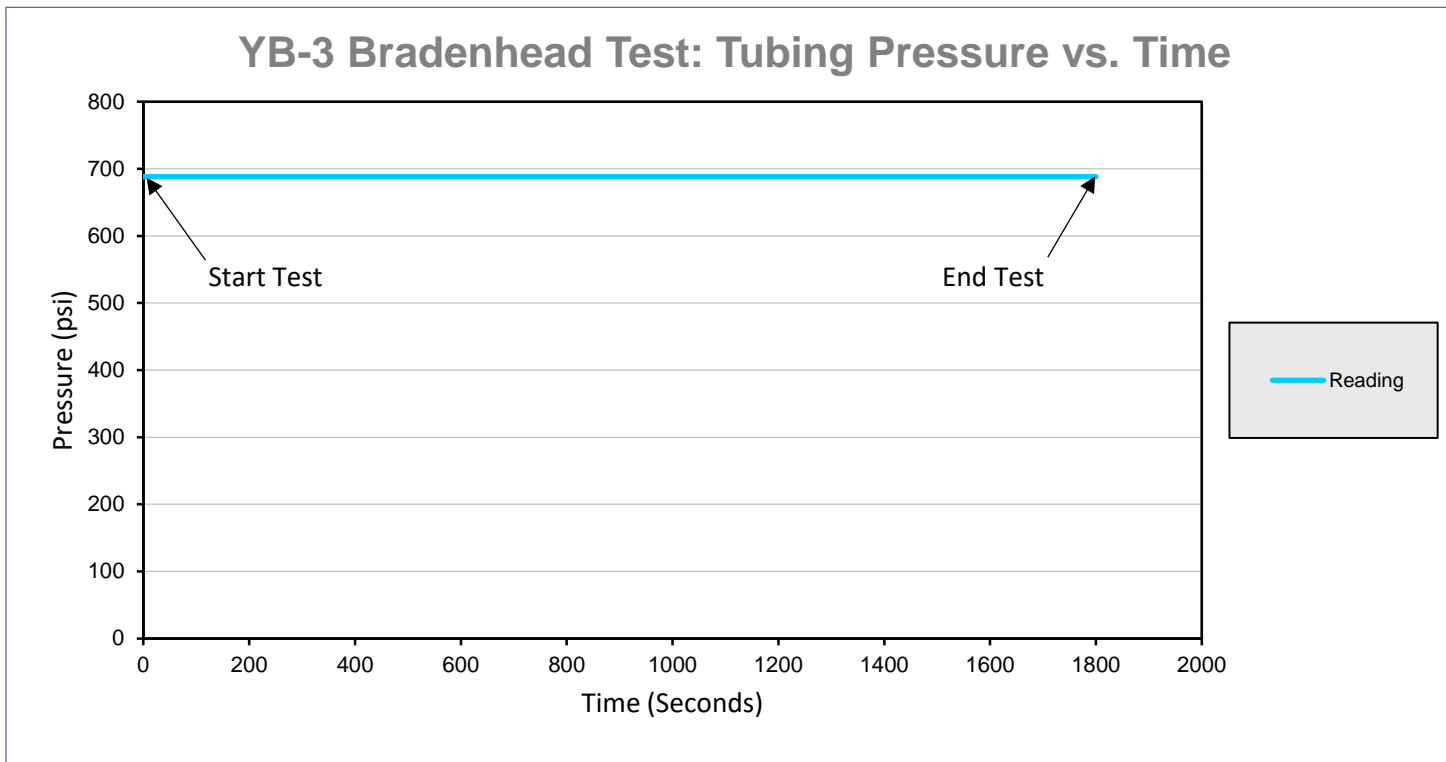

Data Collection Report

Gauge Information	
Serial Number	563521
Model	3KPSIXP2I
Message Store	YB-3 Bradenhead Test
Units	PSI

Run Info	
Start Time	9/21/21 10:48:37 AM
Stop Time	9/21/21 11:21:48 AM
Logging Interval	300

Tubing pressure during YB-3 bradenhead test