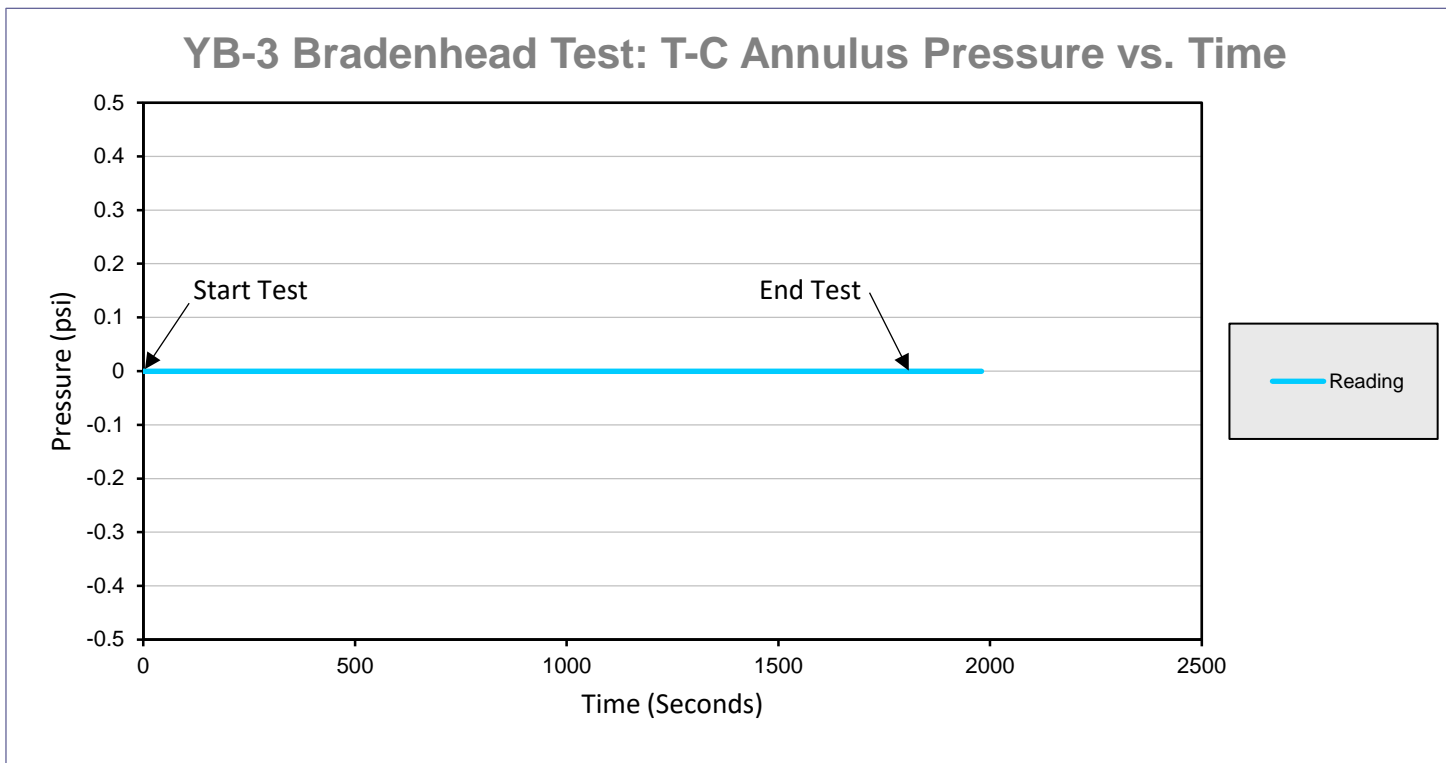

Data Collection Report

Gauge Information	
Serial Number	563543
Model	3KPSIXP2I
Message Store	YB-3 Bradenhead Test
Units	PSI

Run Info	
Start Time	9/21/21 10:49:05 AM
Stop Time	9/21/21 11:22:29 AM
Logging Interval	60

Tubing-casing annulus pressure during YB-3 bradenhead test