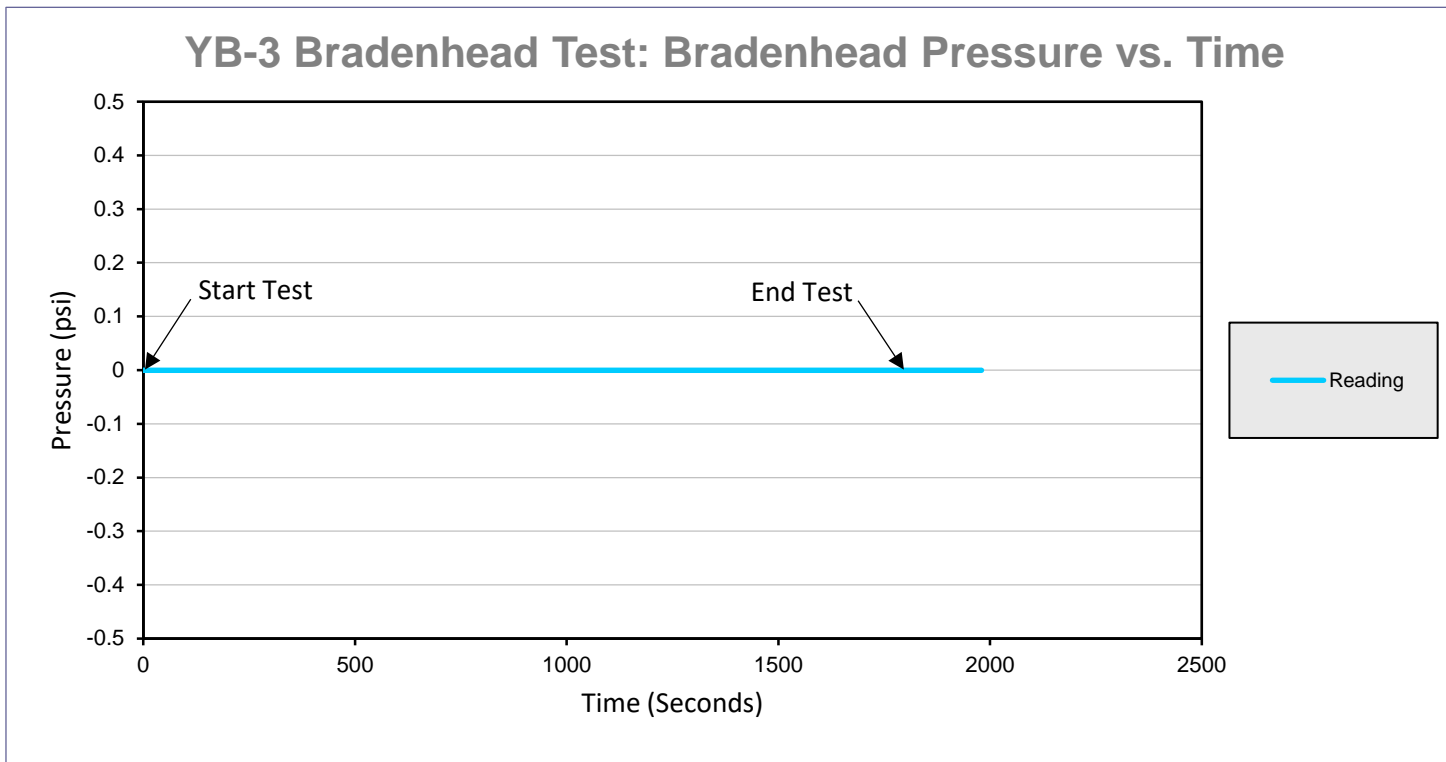

Data Collection Report

Gauge Information	
Serial Number	563552
Model	3KPSIXP2I
Message Store	YB-3 Bradenhead Test
Units	PSI

Run Info	
Start Time	9/21/21 10:49:19 AM
Stop Time	9/21/21 11:22:53 AM
Logging Interval	60

Bradenhead pressure during YB-3 bradenhead test

Serial Number 563552
 Model 3KPSIXP2I
 Units PSI
 Firmware Version R0224 Message Store -----
 Run Index YB-3 BH Test bradenhead pres
 Logging Type Actual
 Logging Interval 60
 Start Time 9/21/2021 10:49
 Stop Time 9/21/2021 11:22