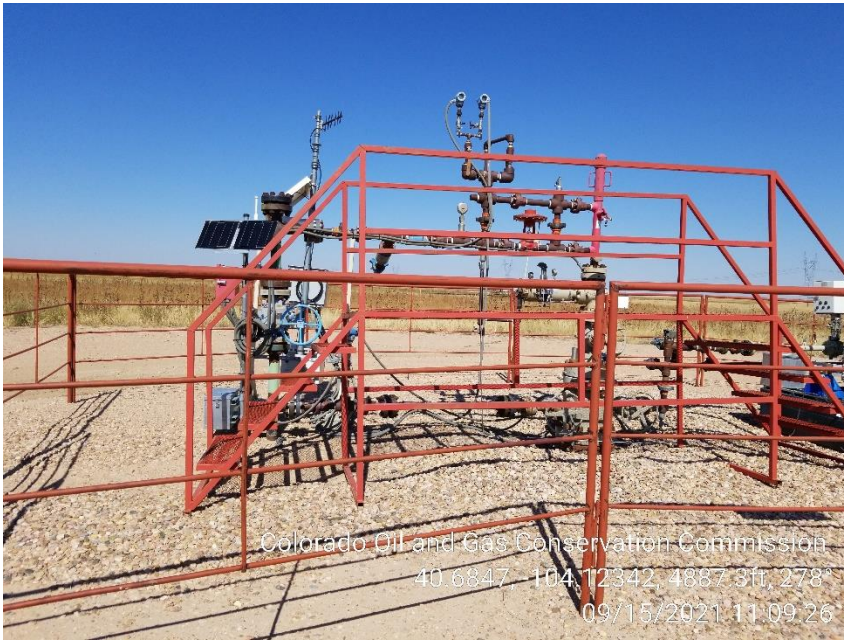

Inspection Photos
Location Name: Shable 07-68HN
Location ID: 430742

Photo 1 – Wellhead

Photo 2 – Wellhead Sign

Inspection Photos
Location Name: Shable 07-68HN
Location ID: 430742

Photo 3 – Separators

Photo 4 – Tank Battery

Inspection Photos
Location Name: Shable 07-68HN
Location ID: 430742

Photo 5 – Tank Battery Sign

Photo 6 – Unmarked Risers at Compressor

Inspection Photos

Location Name: Shable 07-68HN
Location ID: 430742

Photo 7 – Gas Meter Calibration Card

Photo 8 – Weeds in Interim Reclamation Area

Inspection Photos
Location Name: Shable 07-68HN
Location ID: 430742

Photo 9 – Weeds in Interim Reclamation Area

Photo 10 – Weeds in Interim Reclamation Area

Inspection Photos
Location Name: Shable 07-68HN
Location ID: 430742