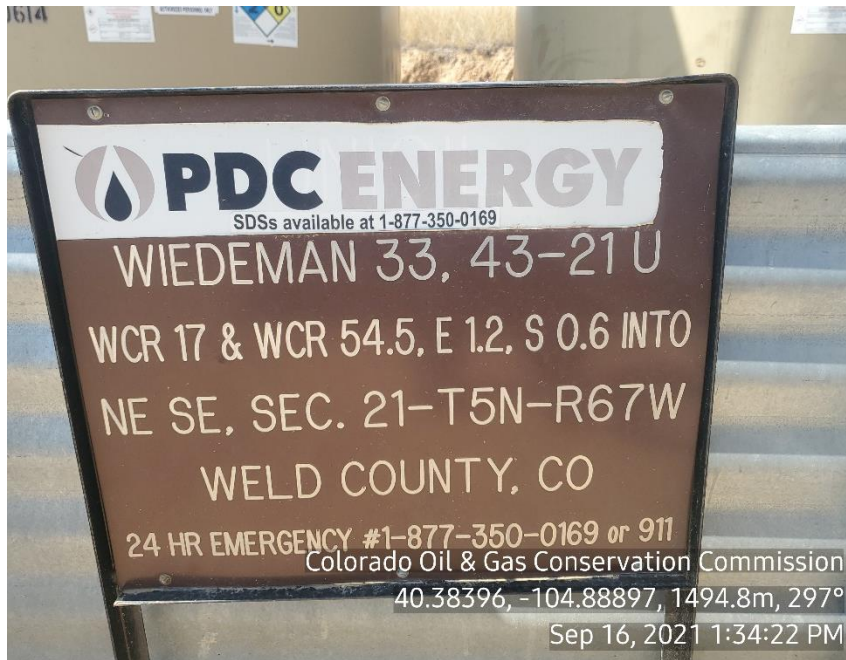

Inspection Photos  
Location Name: Weideman 43-21U  
Location ID: 306731

Photo 1: Tank Battery

Photo 2: BBLs installed