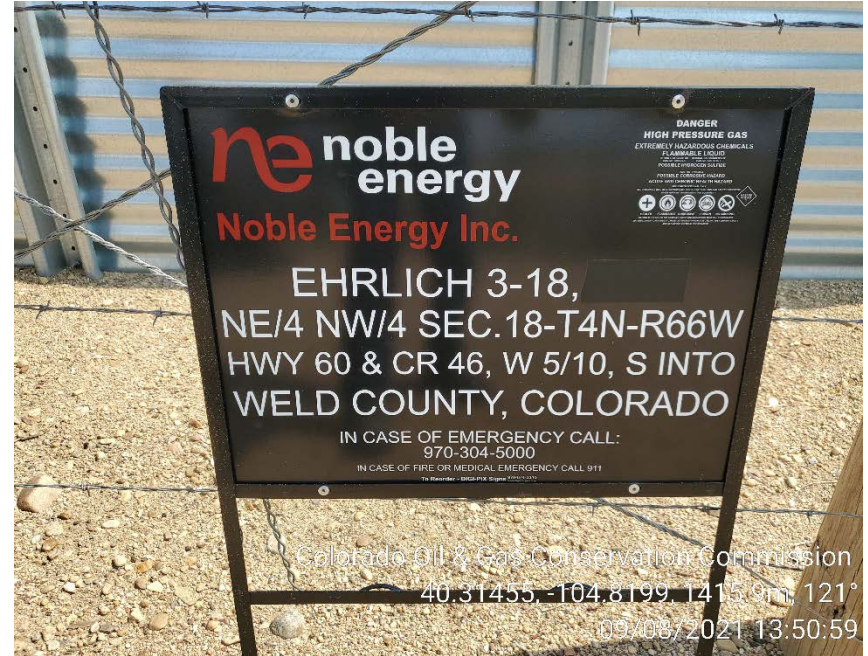

Inspection Photos  
Location Name: Ehrlich 3-18 Tank Battery  
Location ID: 447535

Production facility

Battery sign