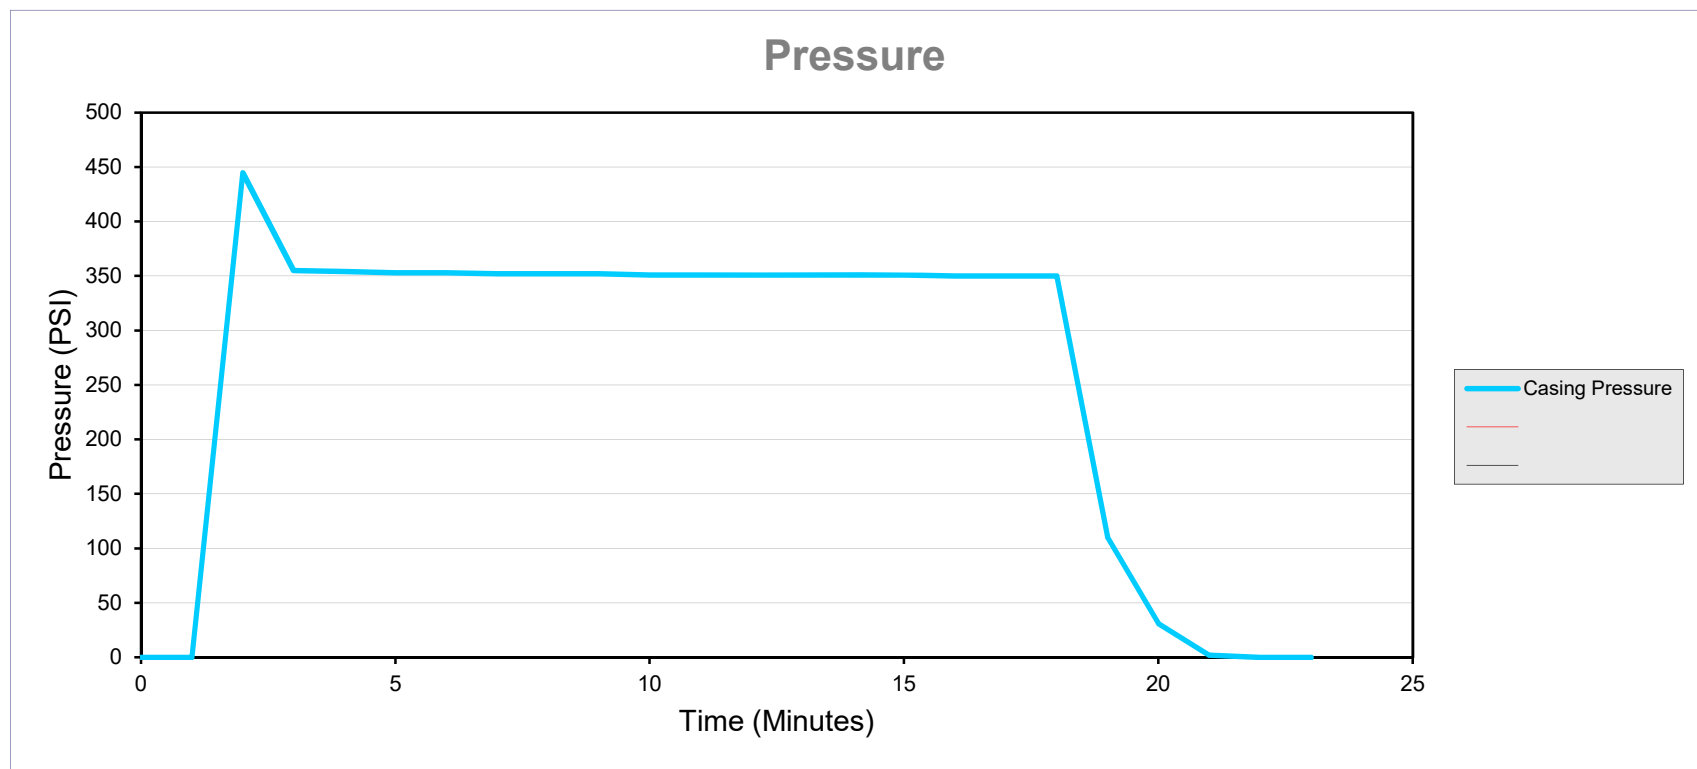

Data Collection Report

Gauge Information	
Serial Number	362375
Model	15KPSIXP2I
Message Store	-----
Units	PSI

Run Info	
Start Time	8/9/21 8:33:13 AM
Stop Time	8/9/21 8:56:29 AM
Logging Interval	60
Lease: INTERCHANGE B S22-30-17N API: 05-014-20782	

Serial Number 362375
 Model 15KPSIXP2I
 Units PSI
 Firmware Version R0224
 Run Index 4
 Logging Type Actual
 Logging Interval 60
 Start Time 8/9/2021 8:33
 Stop Time 8/9/2021 8:56

Message Store -----

Pressure (PSI)

Time	Casing Pressure	Event	Event Date: Time (hours)	Time (minutes)	Elapsed Time	Timestamp
0		Battery OK	0.00	0.00	0:00:00	8/9/21 8:33:13
0		Logging Interval, 60	0.00	0.00	0:00:00	8/9/21 8:33:13
0		Tare, -1	0.00	0.00	0:00:00	8/9/21 8:33:13
0	0		0.00	0.00	0:00:00	8/9/21 8:33:13
60	0		0.02	1.00	0:01:00	8/9/21 8:34:13
120	445		0.03	2.00	0:02:00	8/9/21 8:35:13
180	355		0.05	3.00	0:03:00	8/9/21 8:36:13
240	354		0.07	4.00	0:04:00	8/9/21 8:37:13
300	353		0.08	5.00	0:05:00	8/9/21 8:38:13
360	353		0.10	6.00	0:06:00	8/9/21 8:39:13
420	352		0.12	7.00	0:07:00	8/9/21 8:40:13
480	352		0.13	8.00	0:08:00	8/9/21 8:41:13
540	352		0.15	9.00	0:09:00	8/9/21 8:42:13
600	351		0.17	10.00	0:10:00	8/9/21 8:43:13
660	351		0.18	11.00	0:11:00	8/9/21 8:44:13
720	351		0.20	12.00	0:12:00	8/9/21 8:45:13
780	351		0.22	13.00	0:13:00	8/9/21 8:46:13
840	351		0.23	14.00	0:14:00	8/9/21 8:47:13
900	351		0.25	15.00	0:15:00	8/9/21 8:48:13
960	350		0.27	16.00	0:16:00	8/9/21 8:49:13
1020	350		0.28	17.00	0:17:00	8/9/21 8:50:13
1080	350		0.30	18.00	0:18:00	8/9/21 8:51:13
1140	110		0.32	19.00	0:19:00	8/9/21 8:52:13
1200	31		0.33	20.00	0:20:00	8/9/21 8:53:13
1260	2		0.35	21.00	0:21:00	8/9/21 8:54:13
1320	0		0.37	22.00	0:22:00	8/9/21 8:55:13
1380	0		0.38	23.00	0:23:00	8/9/21 8:56:13
			0.00	0.00	0:00:00	8/9/21 8:33:13
			0.00	0.00	0:00:00	8/9/21 8:33:13