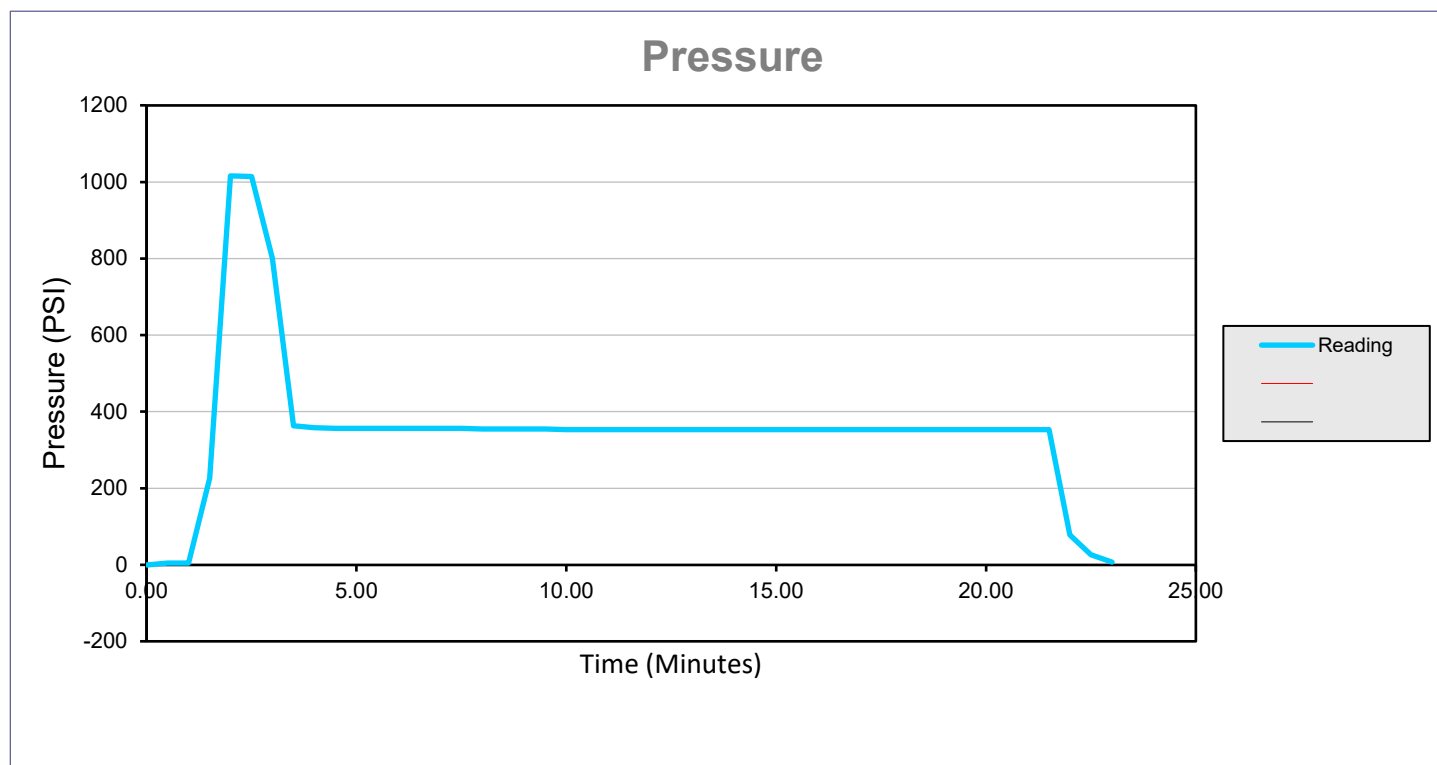

Data Collection Report

Gauge Information	
Serial Number	363172
Model	10KPSIXP2I
Message Store	-----
Units	PSI

Run Info	
Start Time	2/9/21 8:24:33 AM
Stop Time	2/9/21 8:47:50 AM
Logging Interval	30

MEYER USX CC07-08 05-123-24359