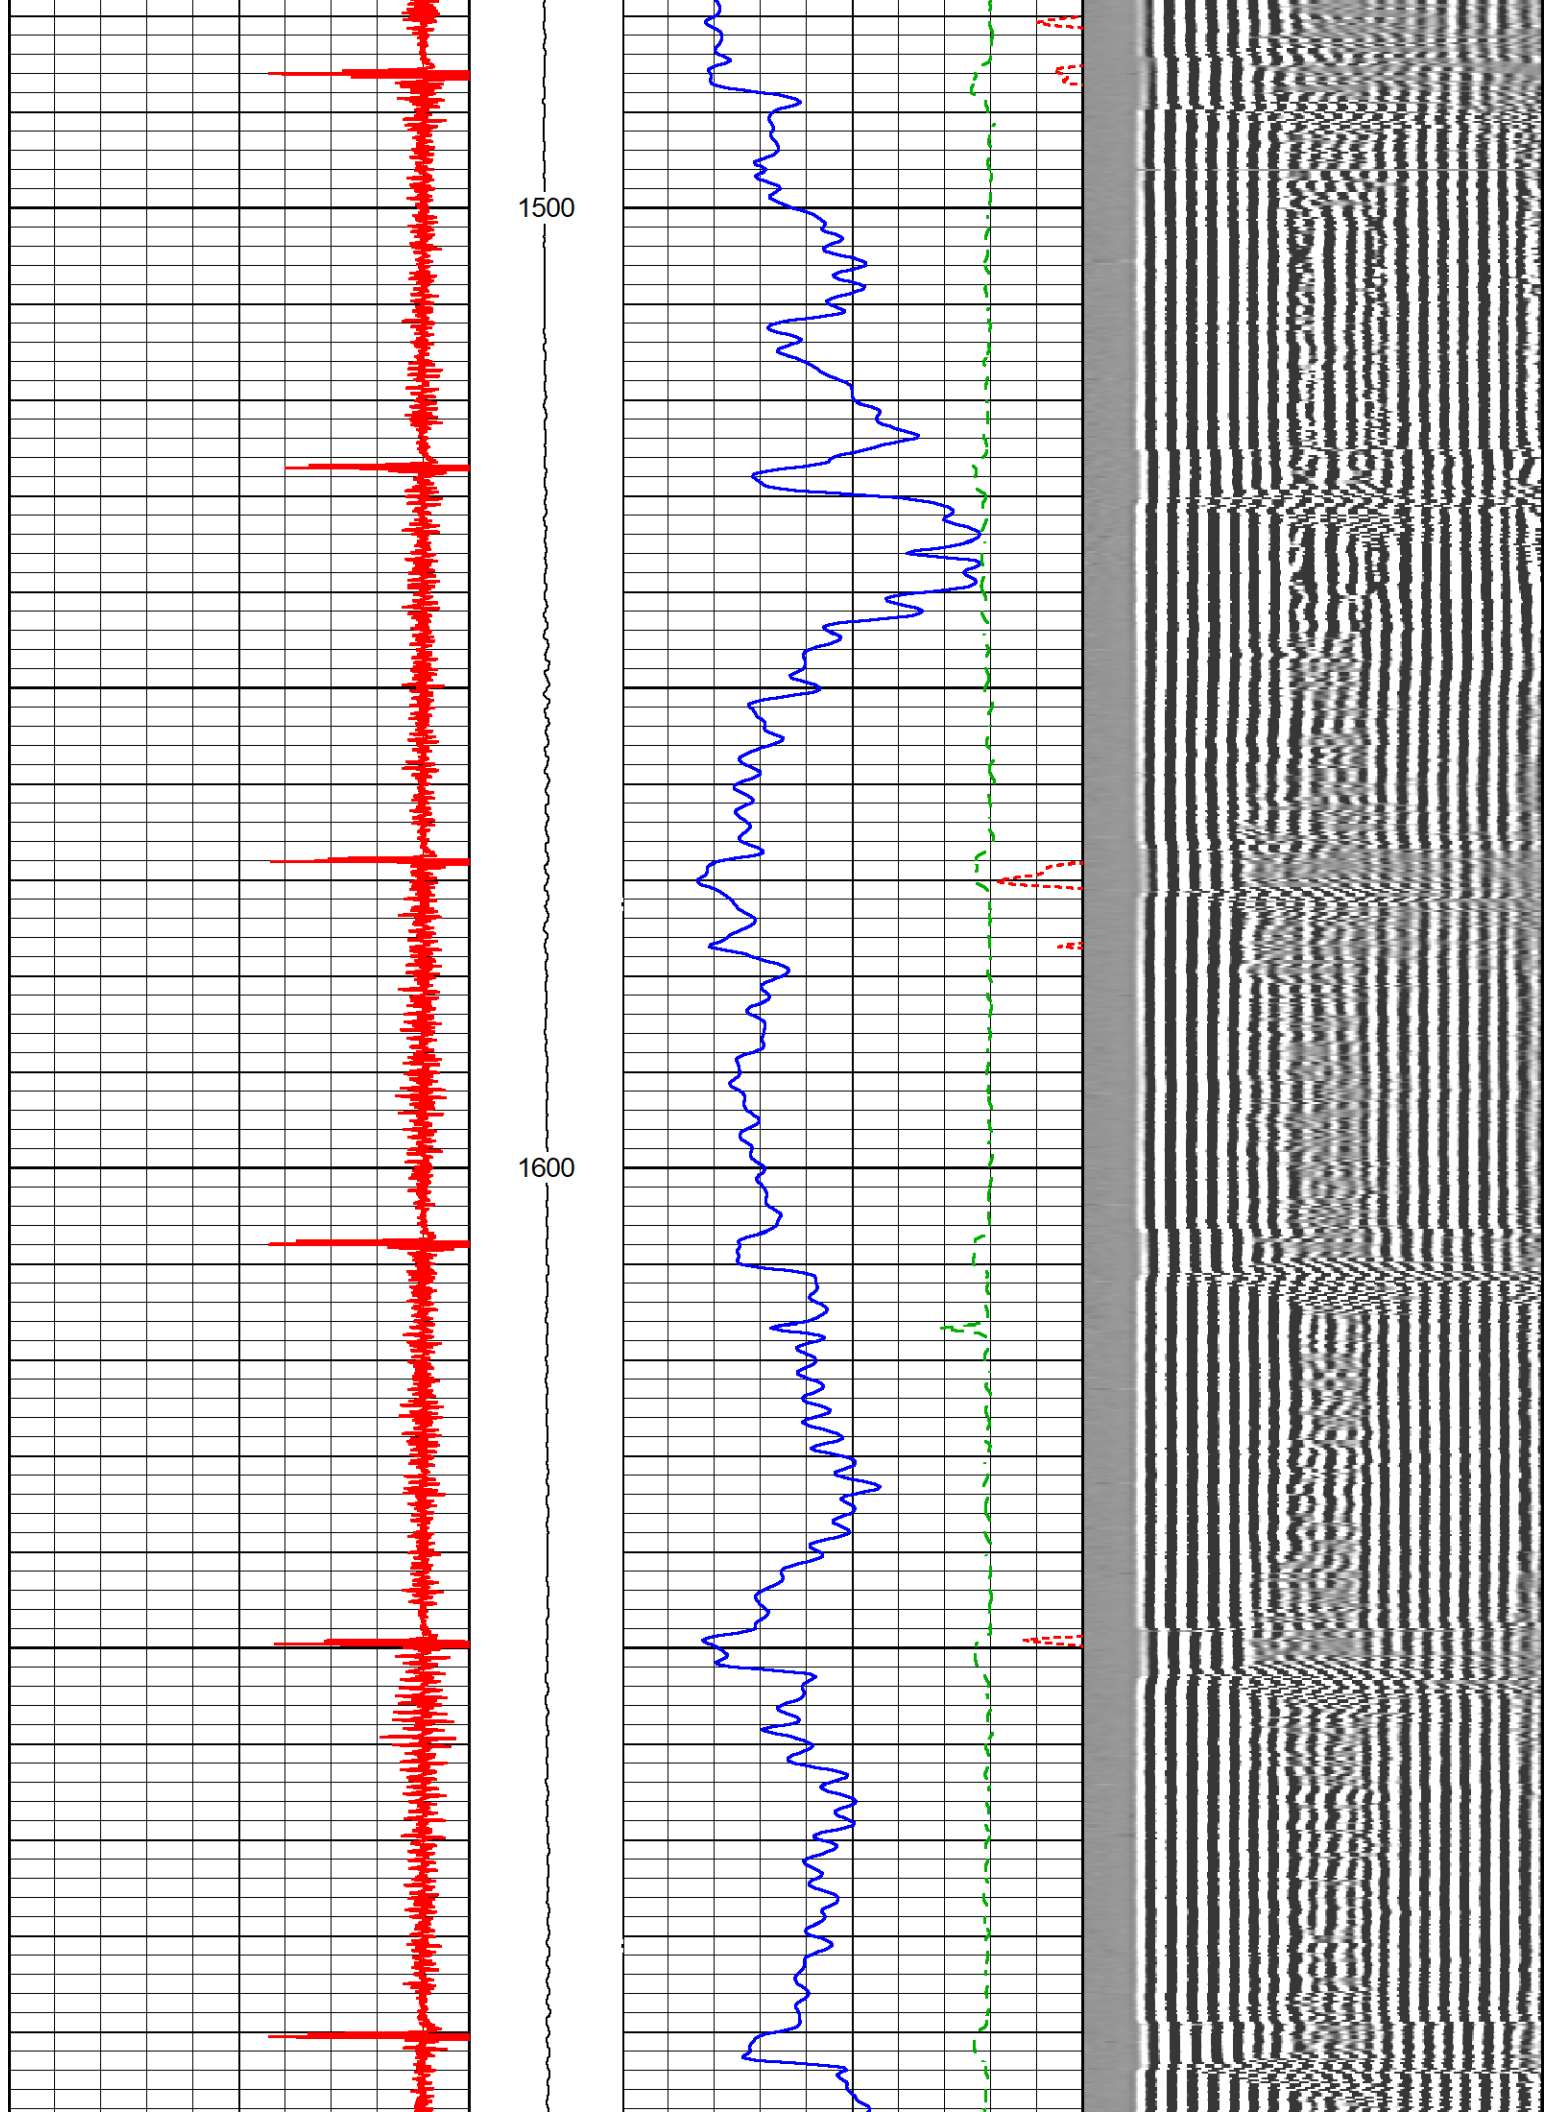

Young MC 26-04D

Database File 06102021_ensign_young_mc_26_04cbl.db
 Dataset Pathname pass8.1
 Presentation Format rmws_dsc
 Dataset Creation Thu Jun 10 18:31:48 2021
 Charted by Depth in Feet scaled 1:240

-27	CCL	3	LTEN	0	AMPx5 (mV)	20	200	VDL (usec)	1200
			0 (lb,1500)	0	AMP (mV)	100			
				380	TT (usec)	180	200	PPT (usec)	1200

2000

2100