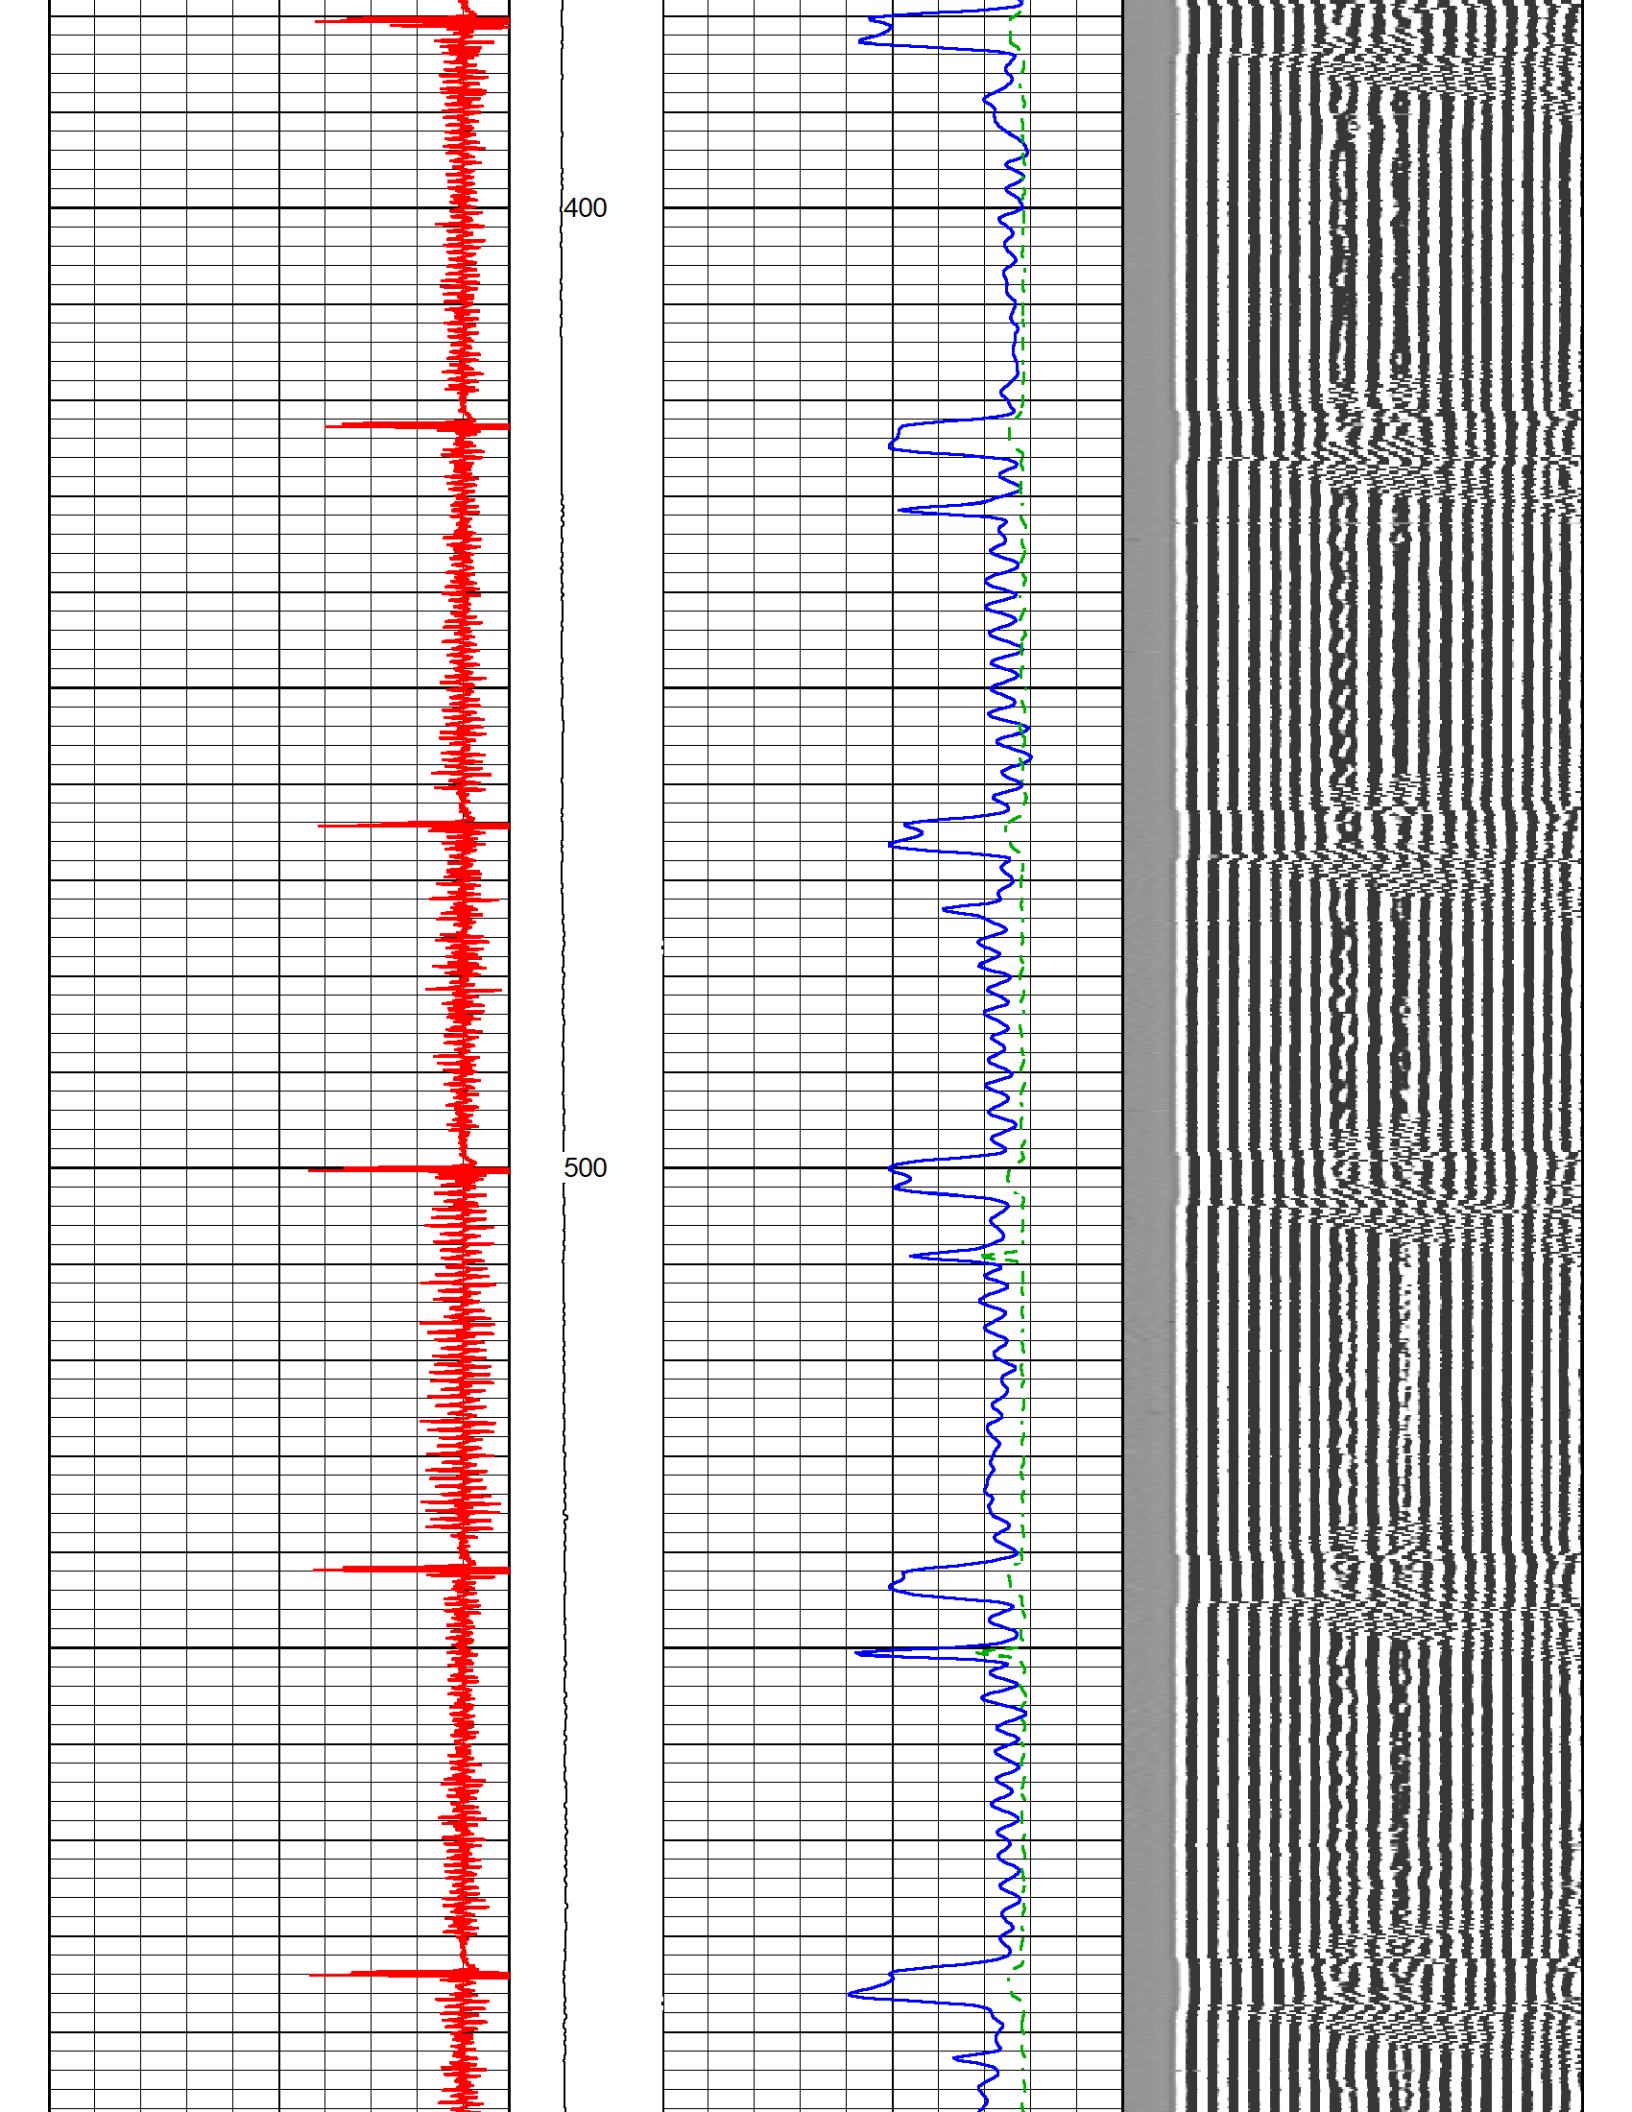

Young MC 26-04D

Database File 06102021_ensign_young_mc_26_04cbl.db
 Dataset Pathname pass8.1
 Presentation Format rmws_dsc
 Dataset Creation Thu Jun 10 18:31:48 2021
 Charted by Depth in Feet scaled 1:240

-27	CCL	3	LTEN	0	AMPx5 (mV)	20	200	VDL (usec)	1200
			0 (lb,1500)	0	AMP (mV)	100			
				380	TT (usec)	180	200	PPT (usec)	1200

2000

2100