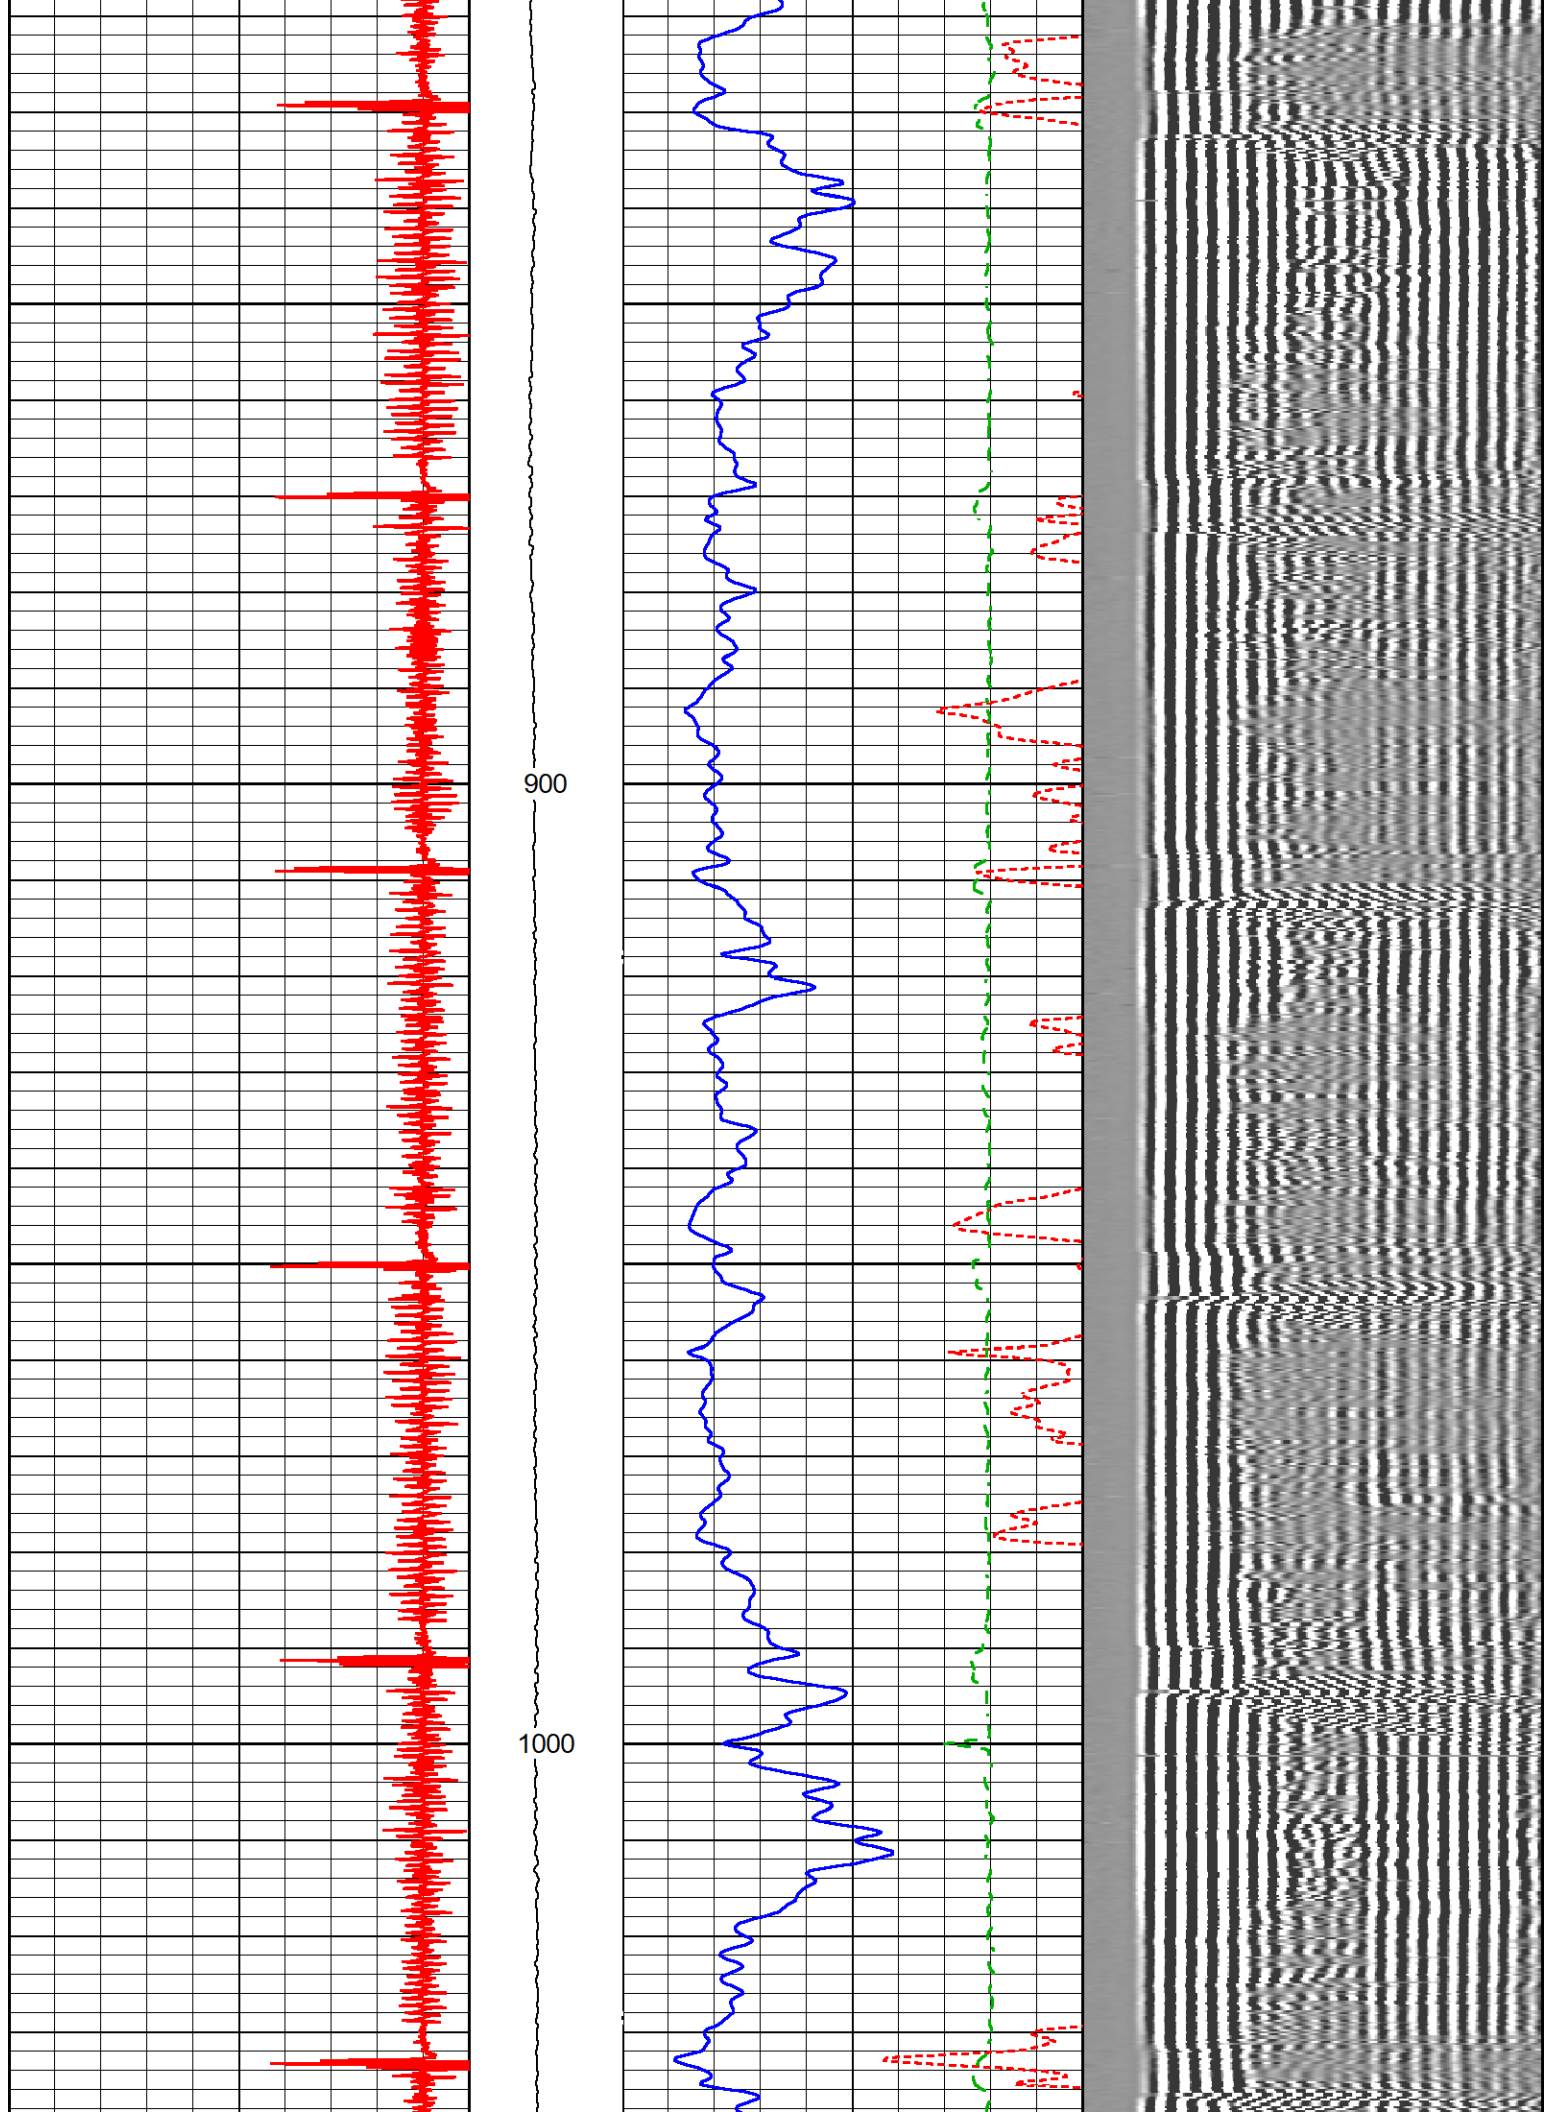

Young MC 26-04D

Database File 06102021_ensign_young_mc_26_04cbl.db
 Dataset Pathname pass8.1
 Presentation Format rmws_dsc
 Dataset Creation Thu Jun 10 18:31:48 2021
 Charted by Depth in Feet scaled 1:240

-27	CCL	3	LTEN	0	AMPx5 (mV)	20	200	VDL (usec)	1200
			0 (lb,1500)	0	AMP (mV)	100			
				380	TT (usec)	180	200	PPT (usec)	1200

2000

2100