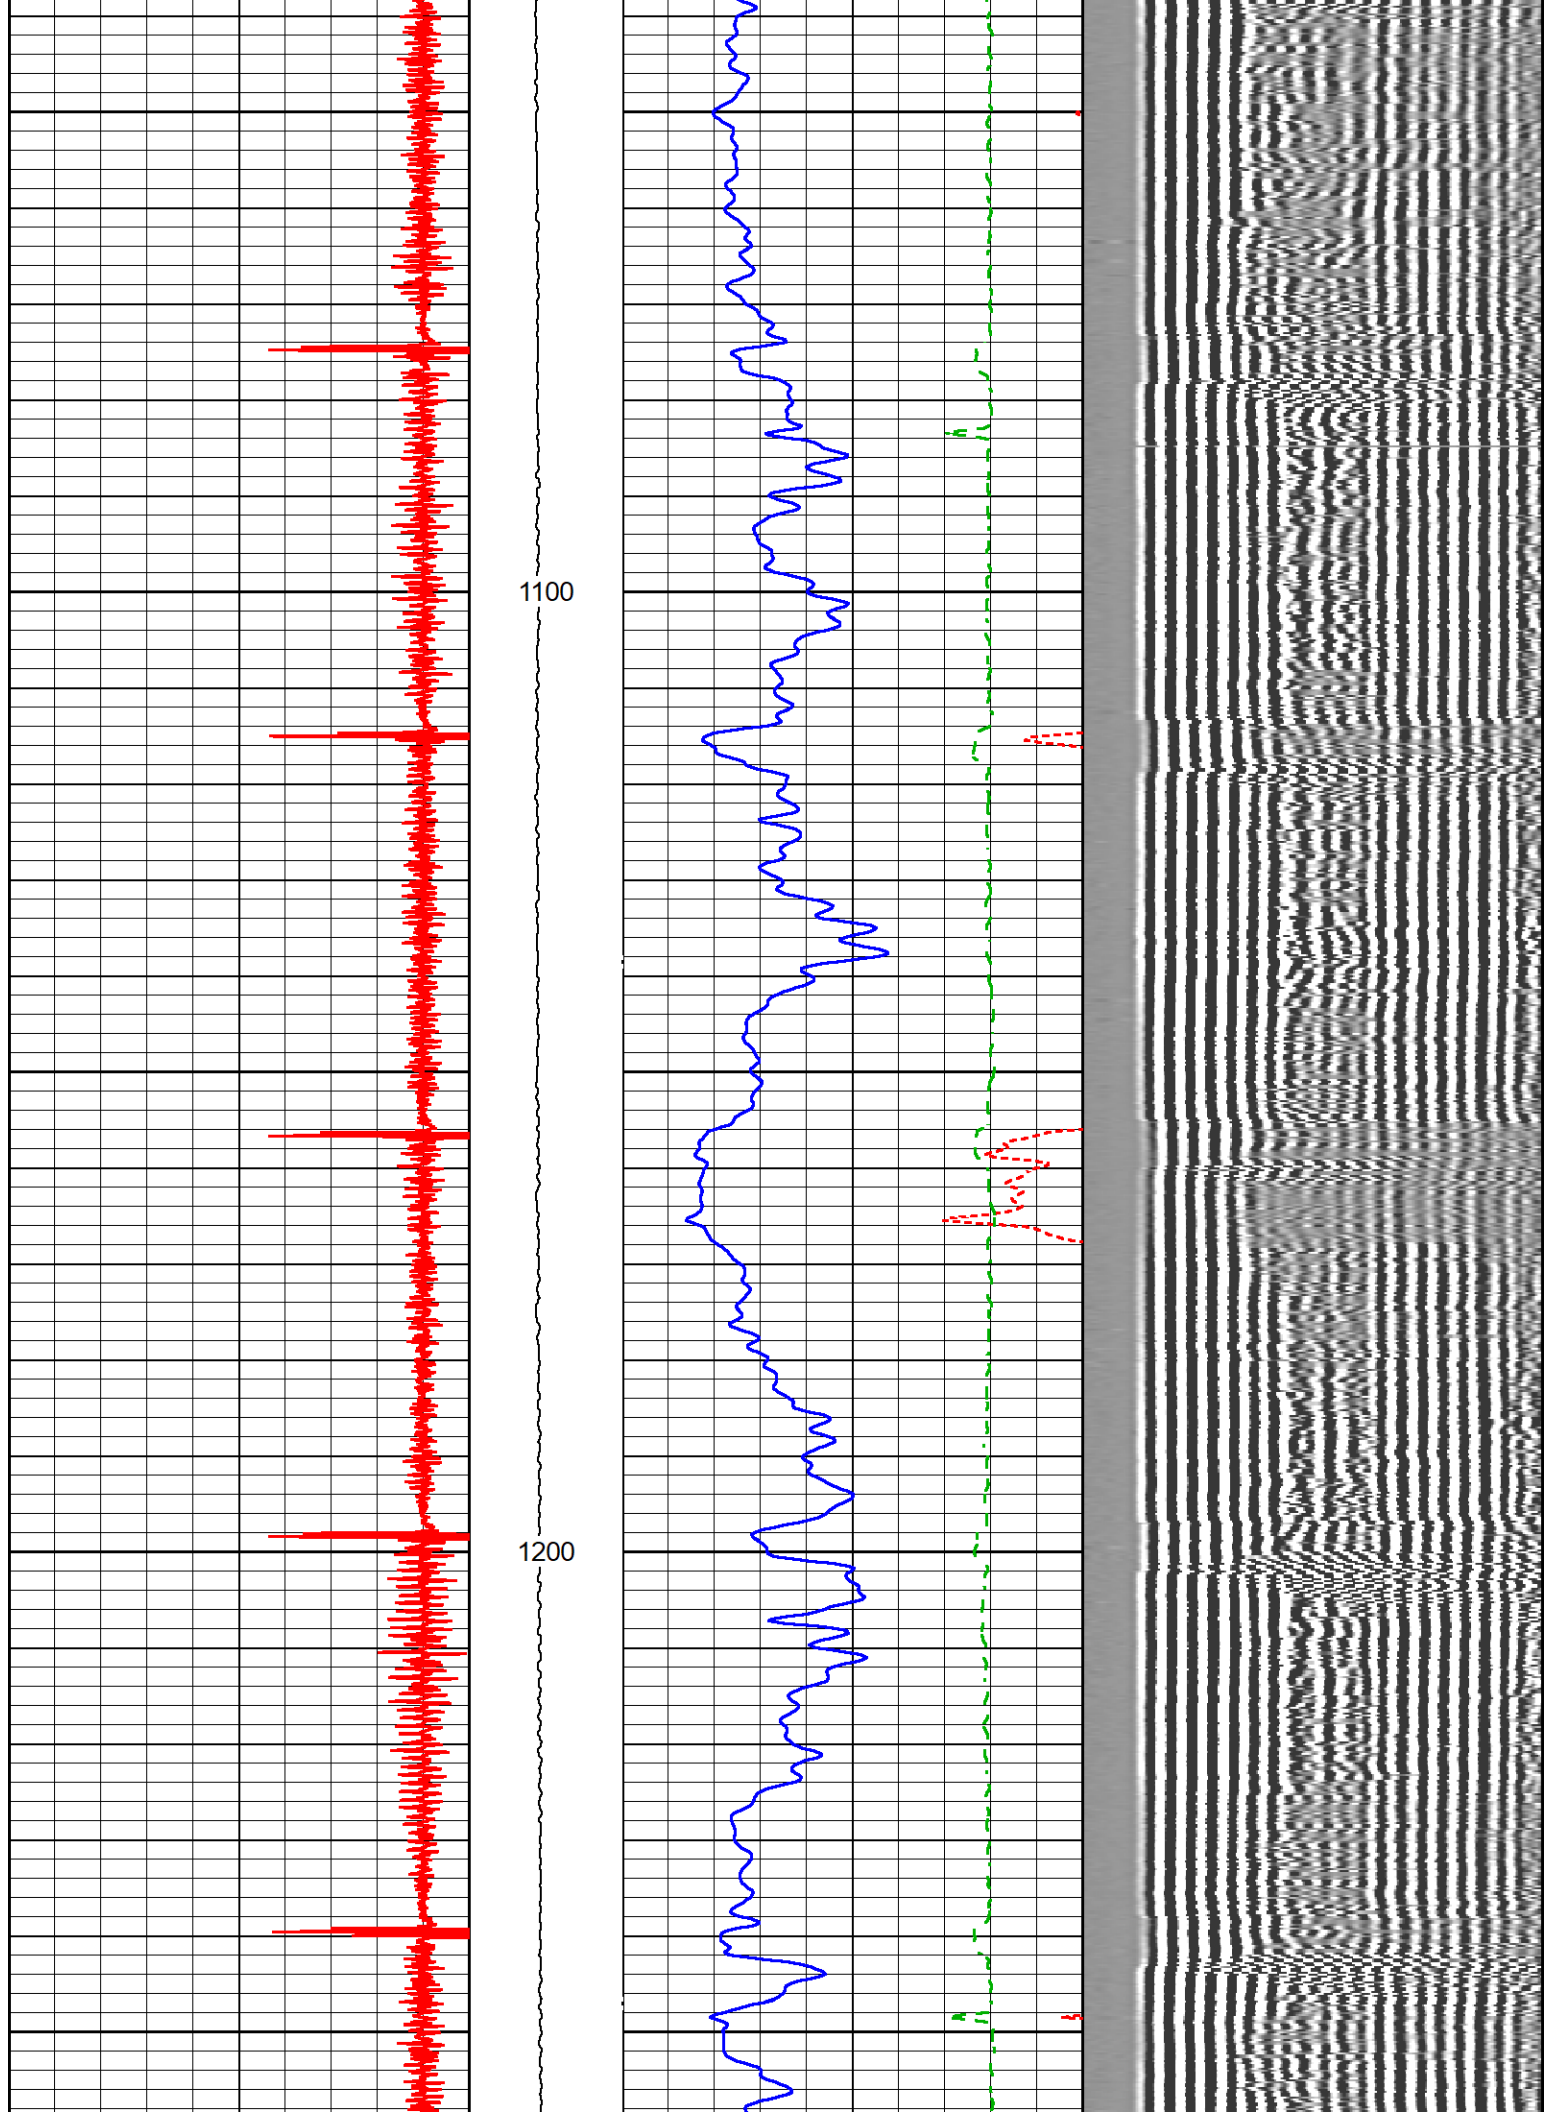

Young MC 26-04D

Database File 06102021_ensign_young_mc_26_04cbl.db
 Dataset Pathname pass8.1
 Presentation Format rmws_dsc
 Dataset Creation Thu Jun 10 18:31:48 2021
 Charted by Depth in Feet scaled 1:240

-27	CCL	3	LTEN	0	AMPx5 (mV)	20	200	VDL (usec)	1200
			0 (lb,1500)	0	AMP (mV)	100			
				380	TT (usec)	180	200	PPT (usec)	1200

2000

2100