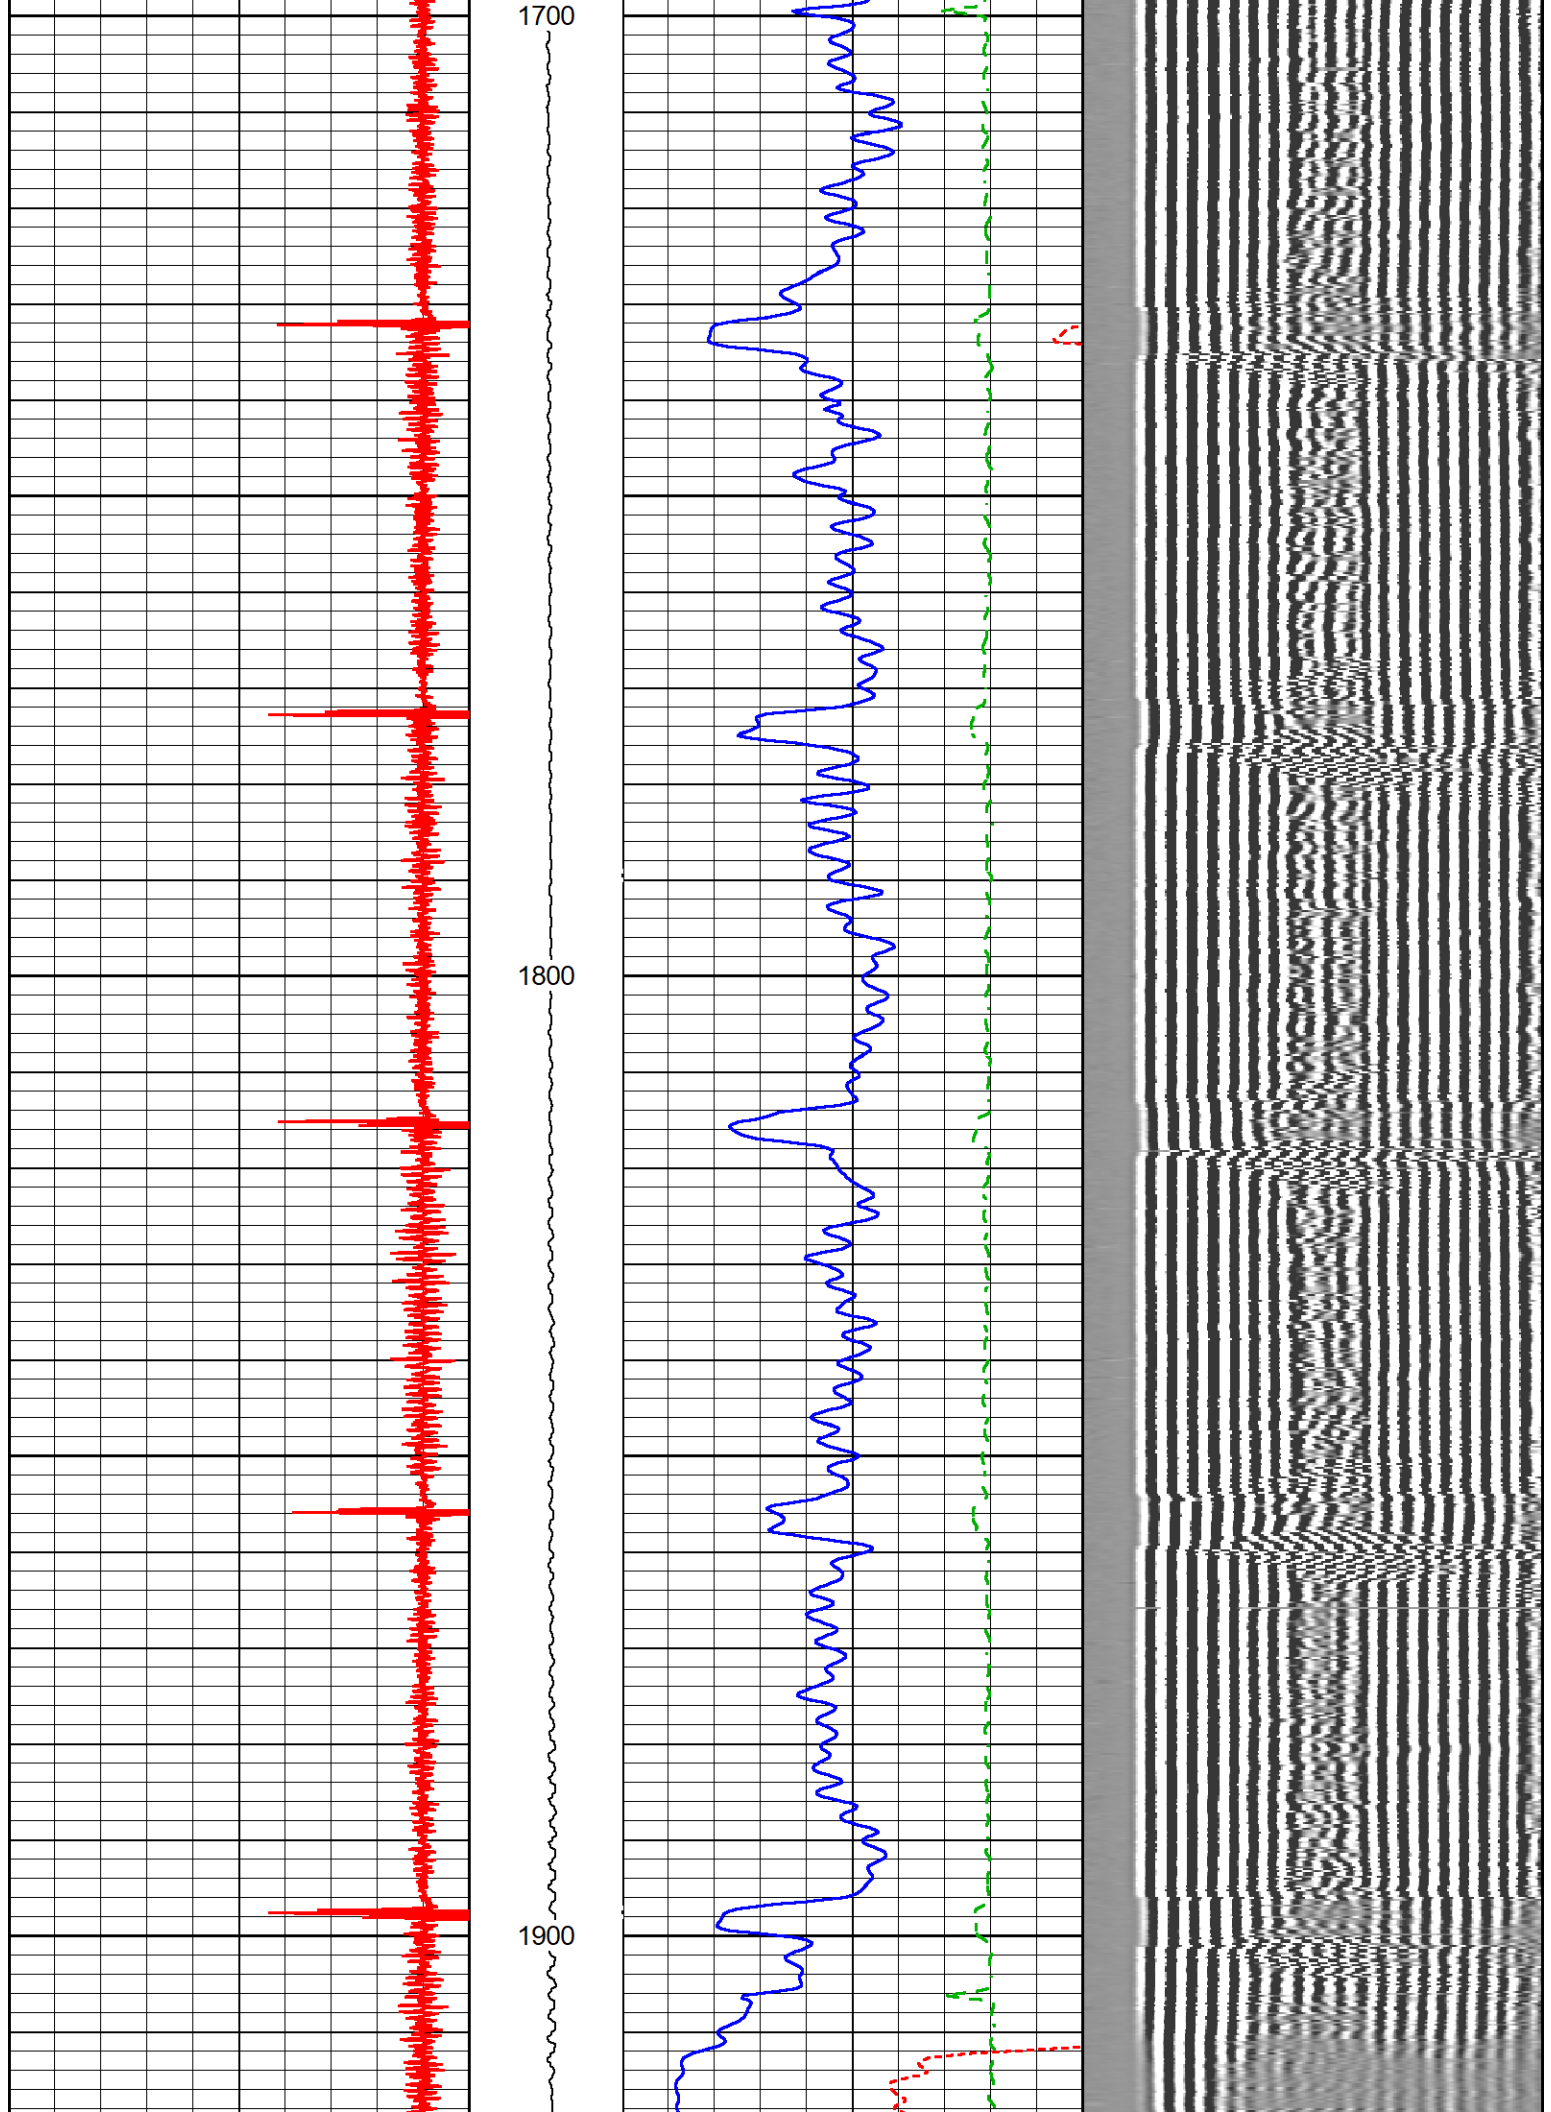

Young MC 26-04D

Database File 06102021_ensign_young_mc_26_04cbl.db
 Dataset Pathname pass8.1
 Presentation Format rmws_dsc
 Dataset Creation Thu Jun 10 18:31:48 2021
 Charted by Depth in Feet scaled 1:240

-27	CCL	3	LTEN	0	AMPx5 (mV)	20	200	VDL (usec)	1200
			0 (lb,1500)	0	AMP (mV)	100			
				380	TT (usec)	180	200	PPT (usec)	1200

2000

2100