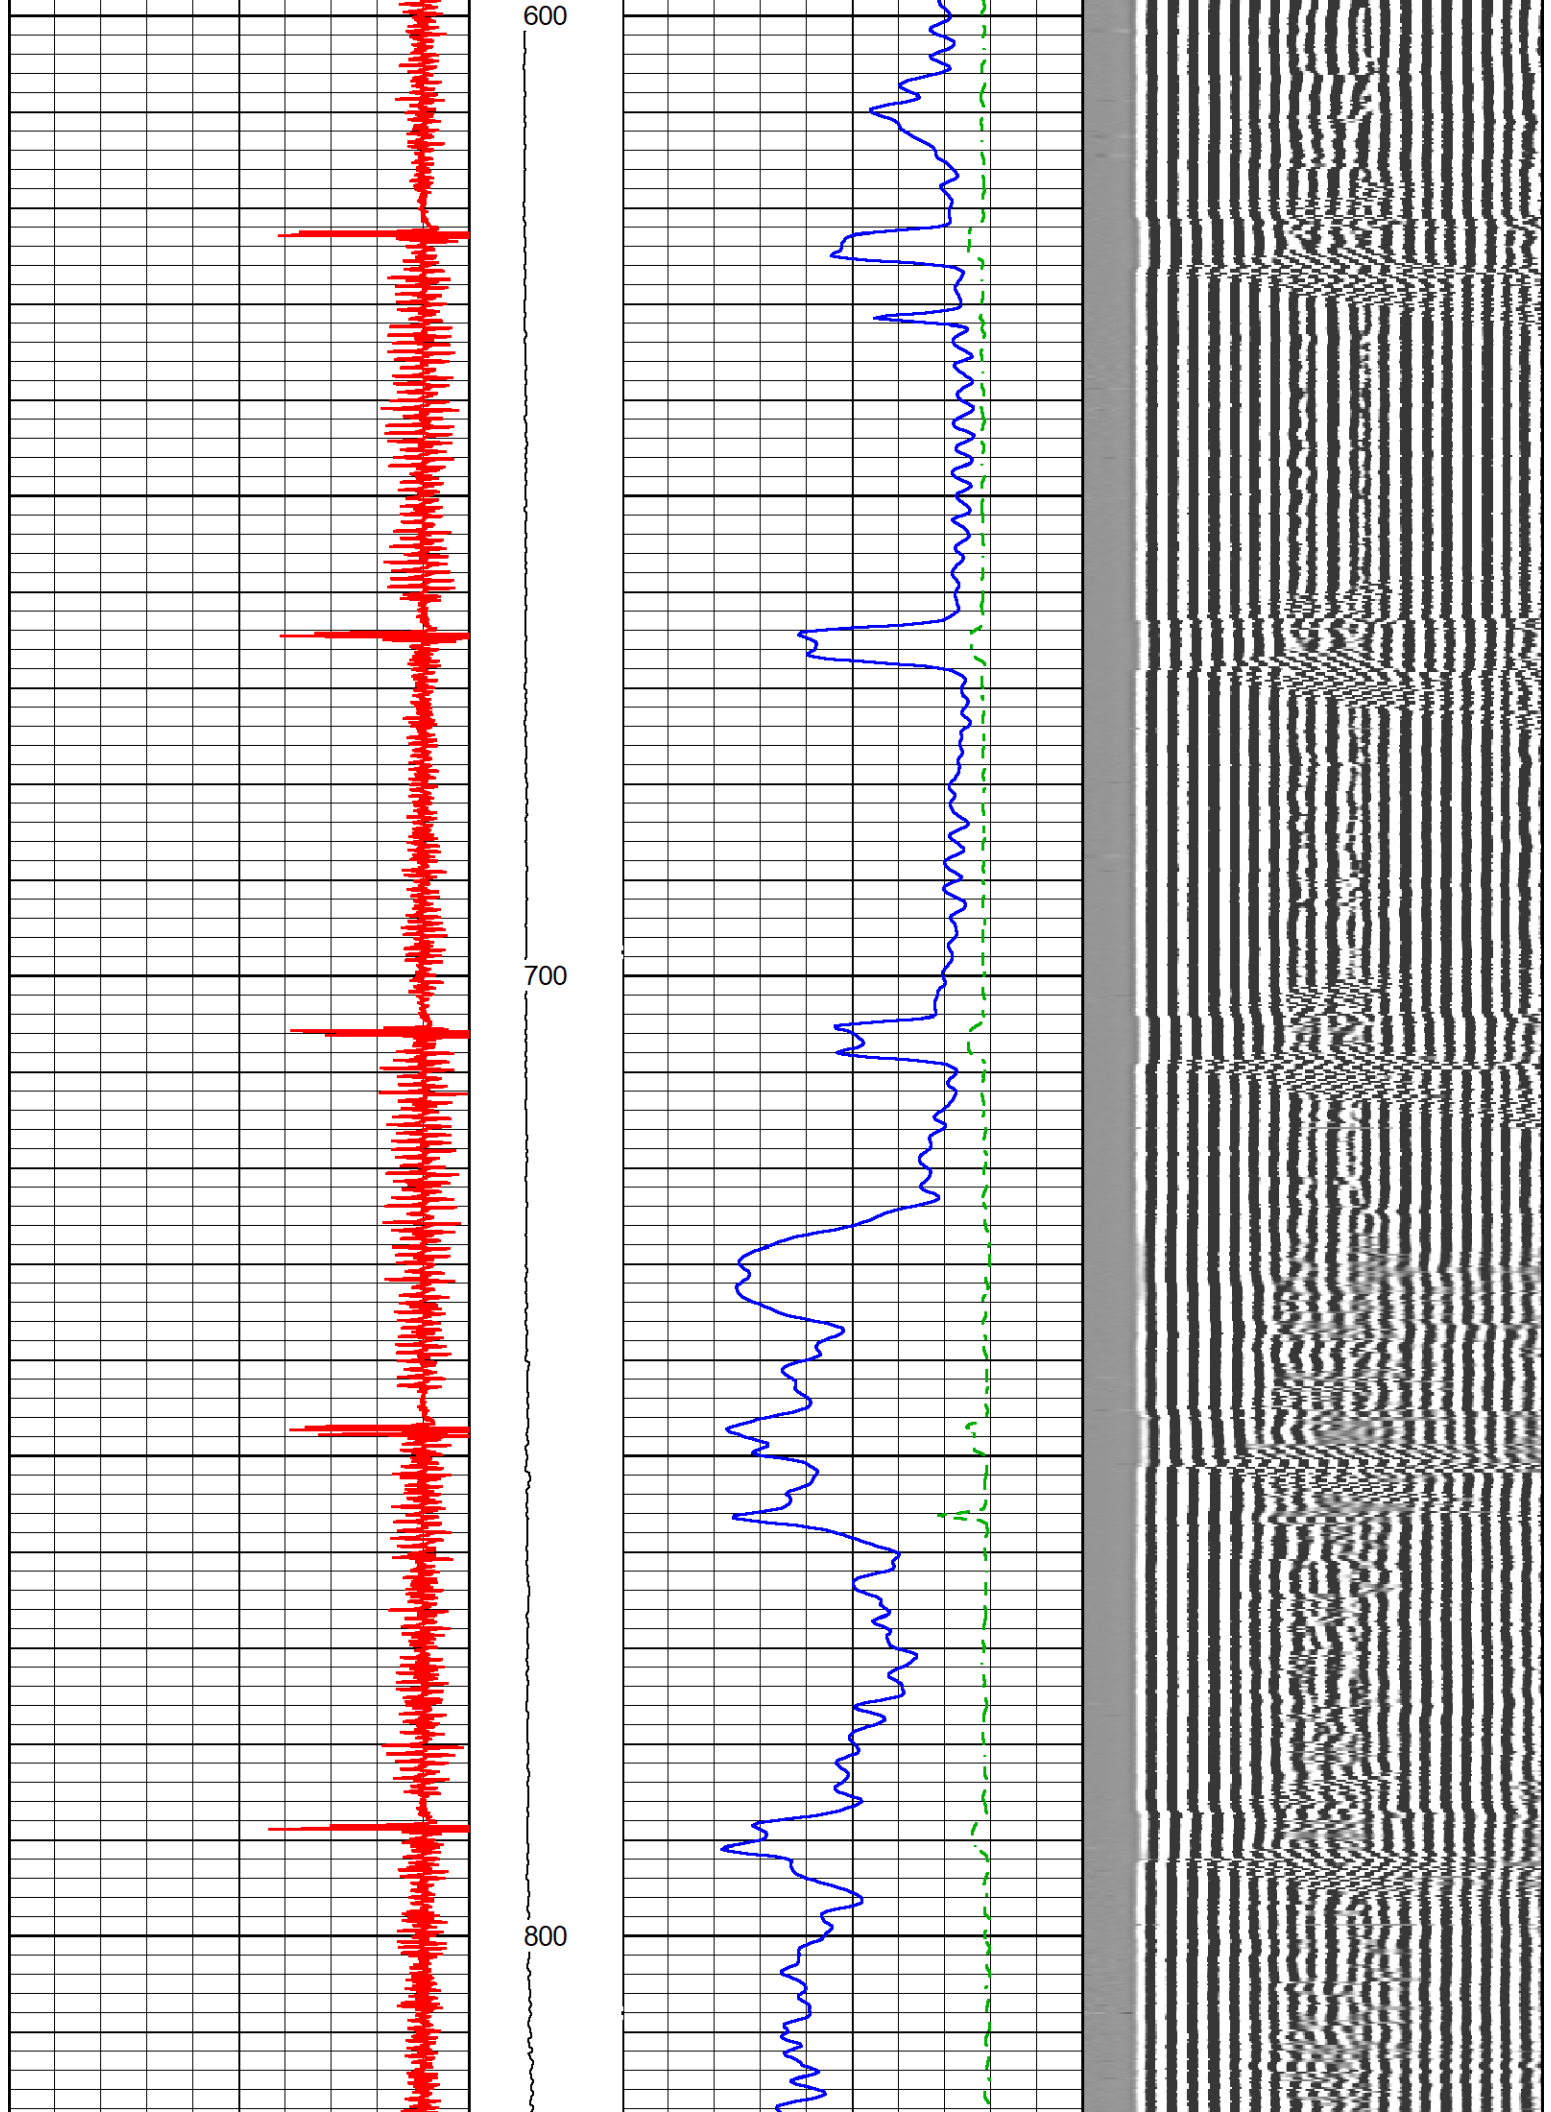

Young MC 26-04D

Database File 06102021_ensign_young_mc_26_04cbl.db
 Dataset Pathname pass8.1
 Presentation Format rmws_dsc
 Dataset Creation Thu Jun 10 18:31:48 2021
 Charted by Depth in Feet scaled 1:240

-27	CCL	3	LTEN	0	AMPx5 (mV)	20	200	VDL (usec)	1200
			0 (lb,1500)	0	AMP (mV)	100			
				380	TT (usec)	180	200	PPT (usec)	1200

2000

2100