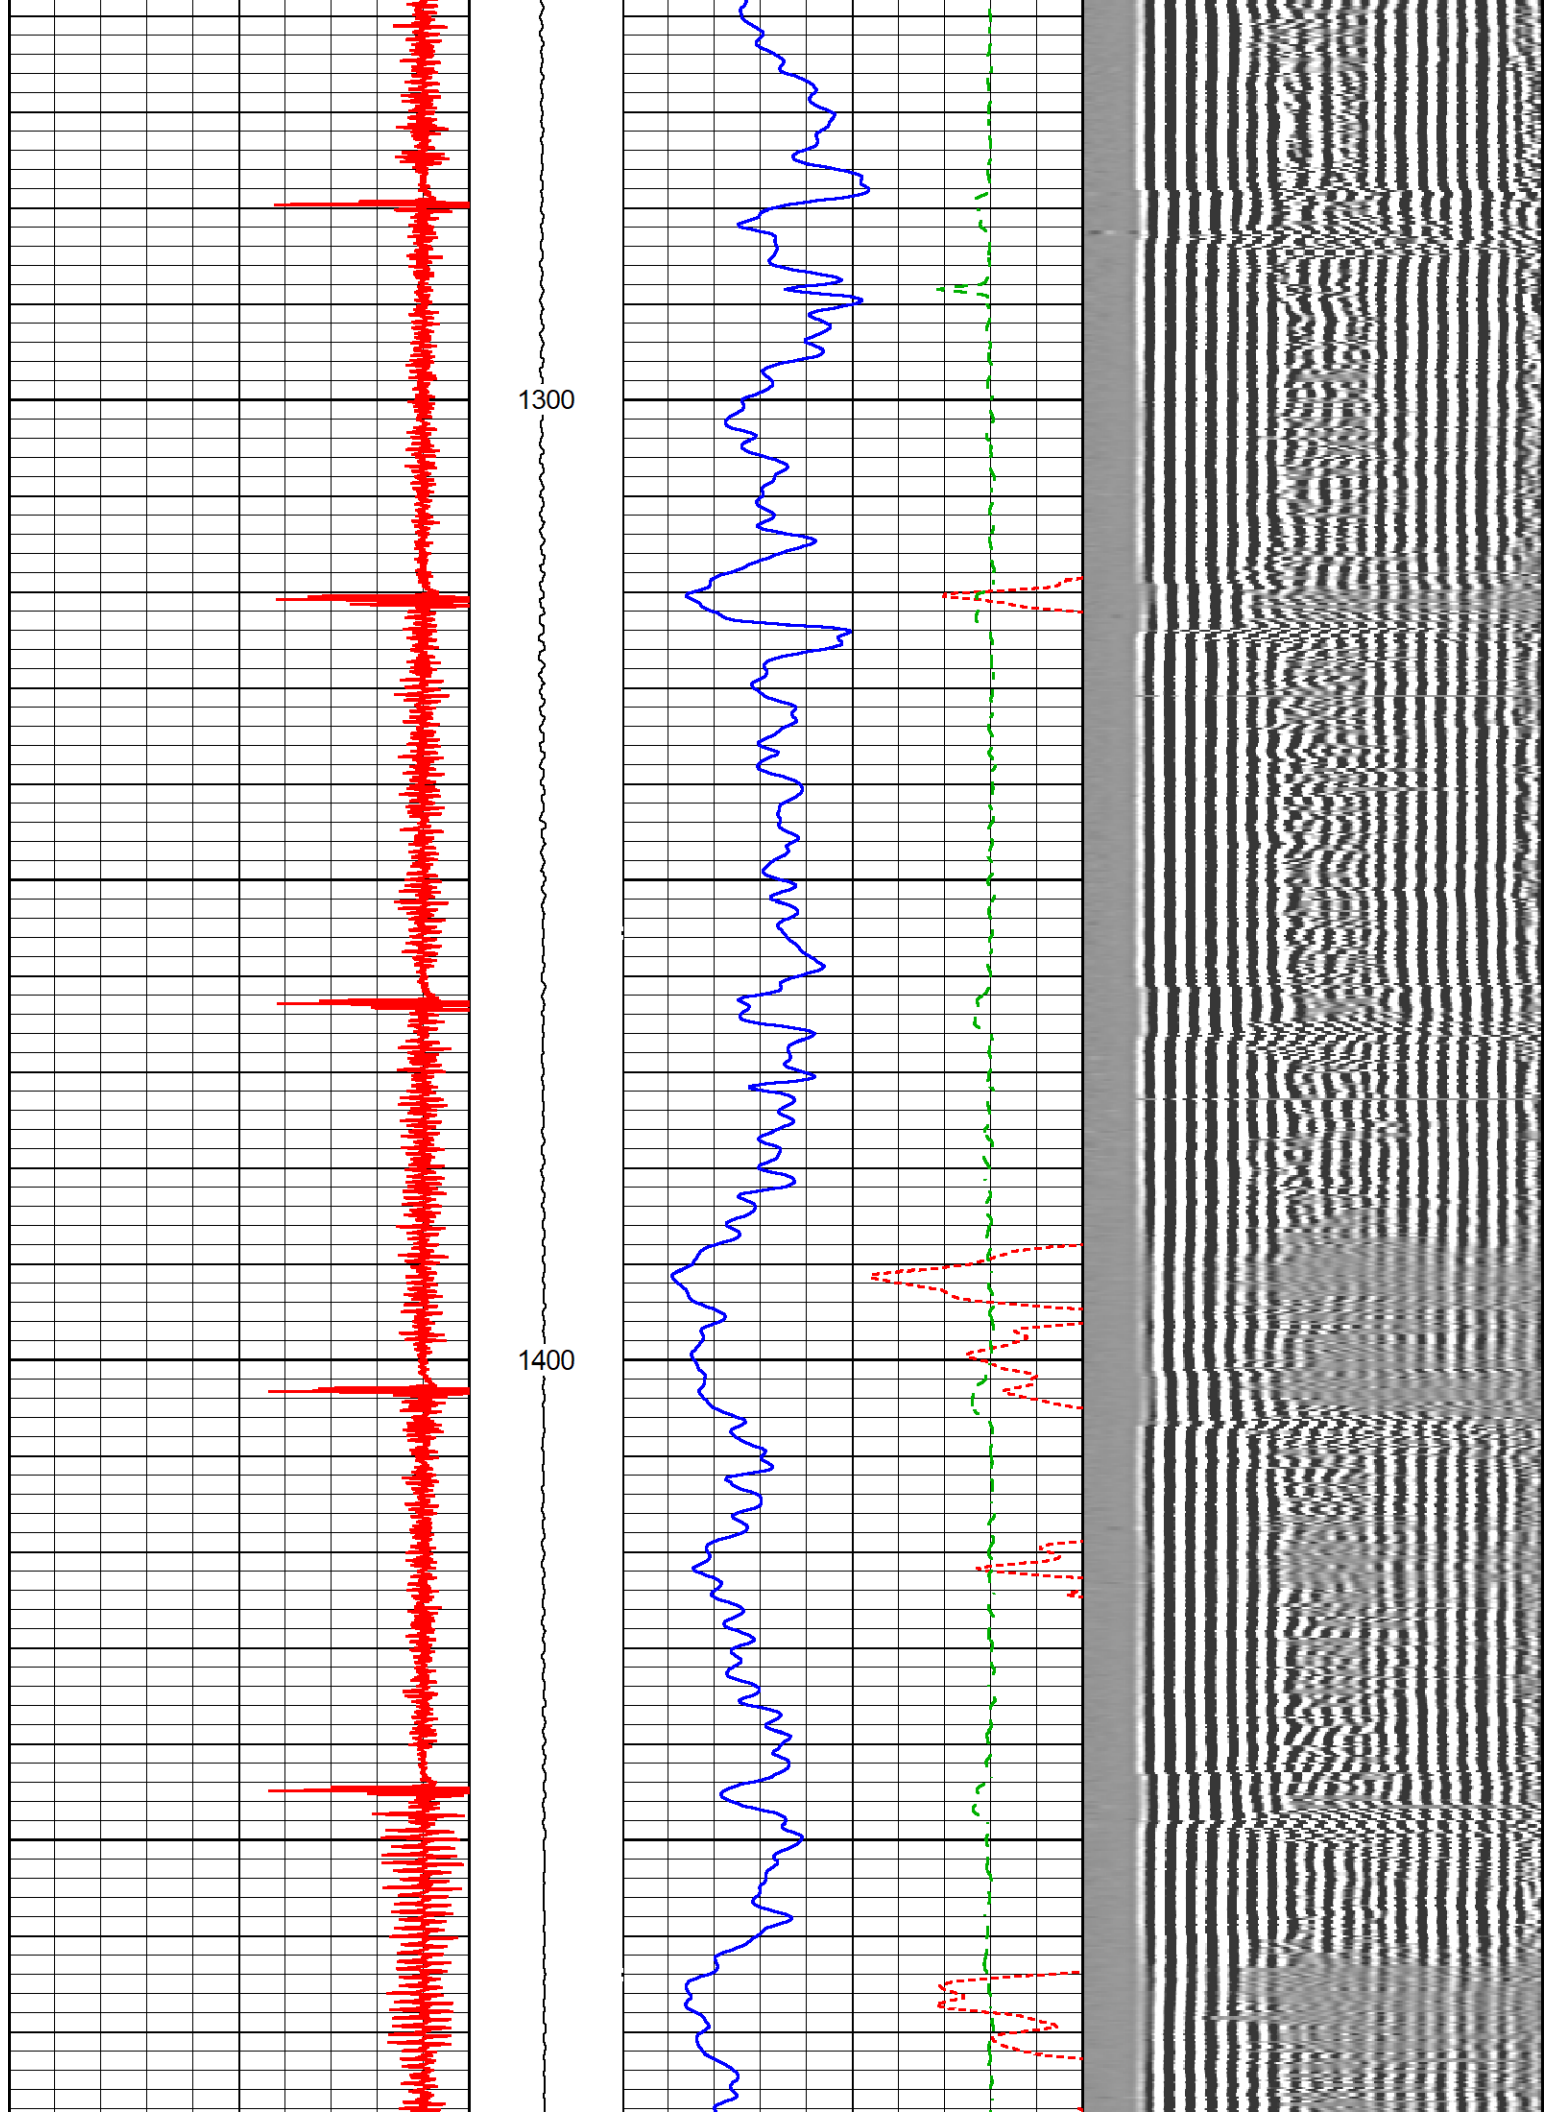

Young MC 26-04D

Database File 06102021_ensign_young_mc_26_04cbl.db
 Dataset Pathname pass8.1
 Presentation Format rmws_dsc
 Dataset Creation Thu Jun 10 18:31:48 2021
 Charted by Depth in Feet scaled 1:240

-27	CCL	3	LTEN	0	AMPx5 (mV)	20	200	VDL (usec)	1200
			0 (lb,1500)	0	AMP (mV)	100			
				380	TT (usec)	180	200	PPT (usec)	1200

2000

2100