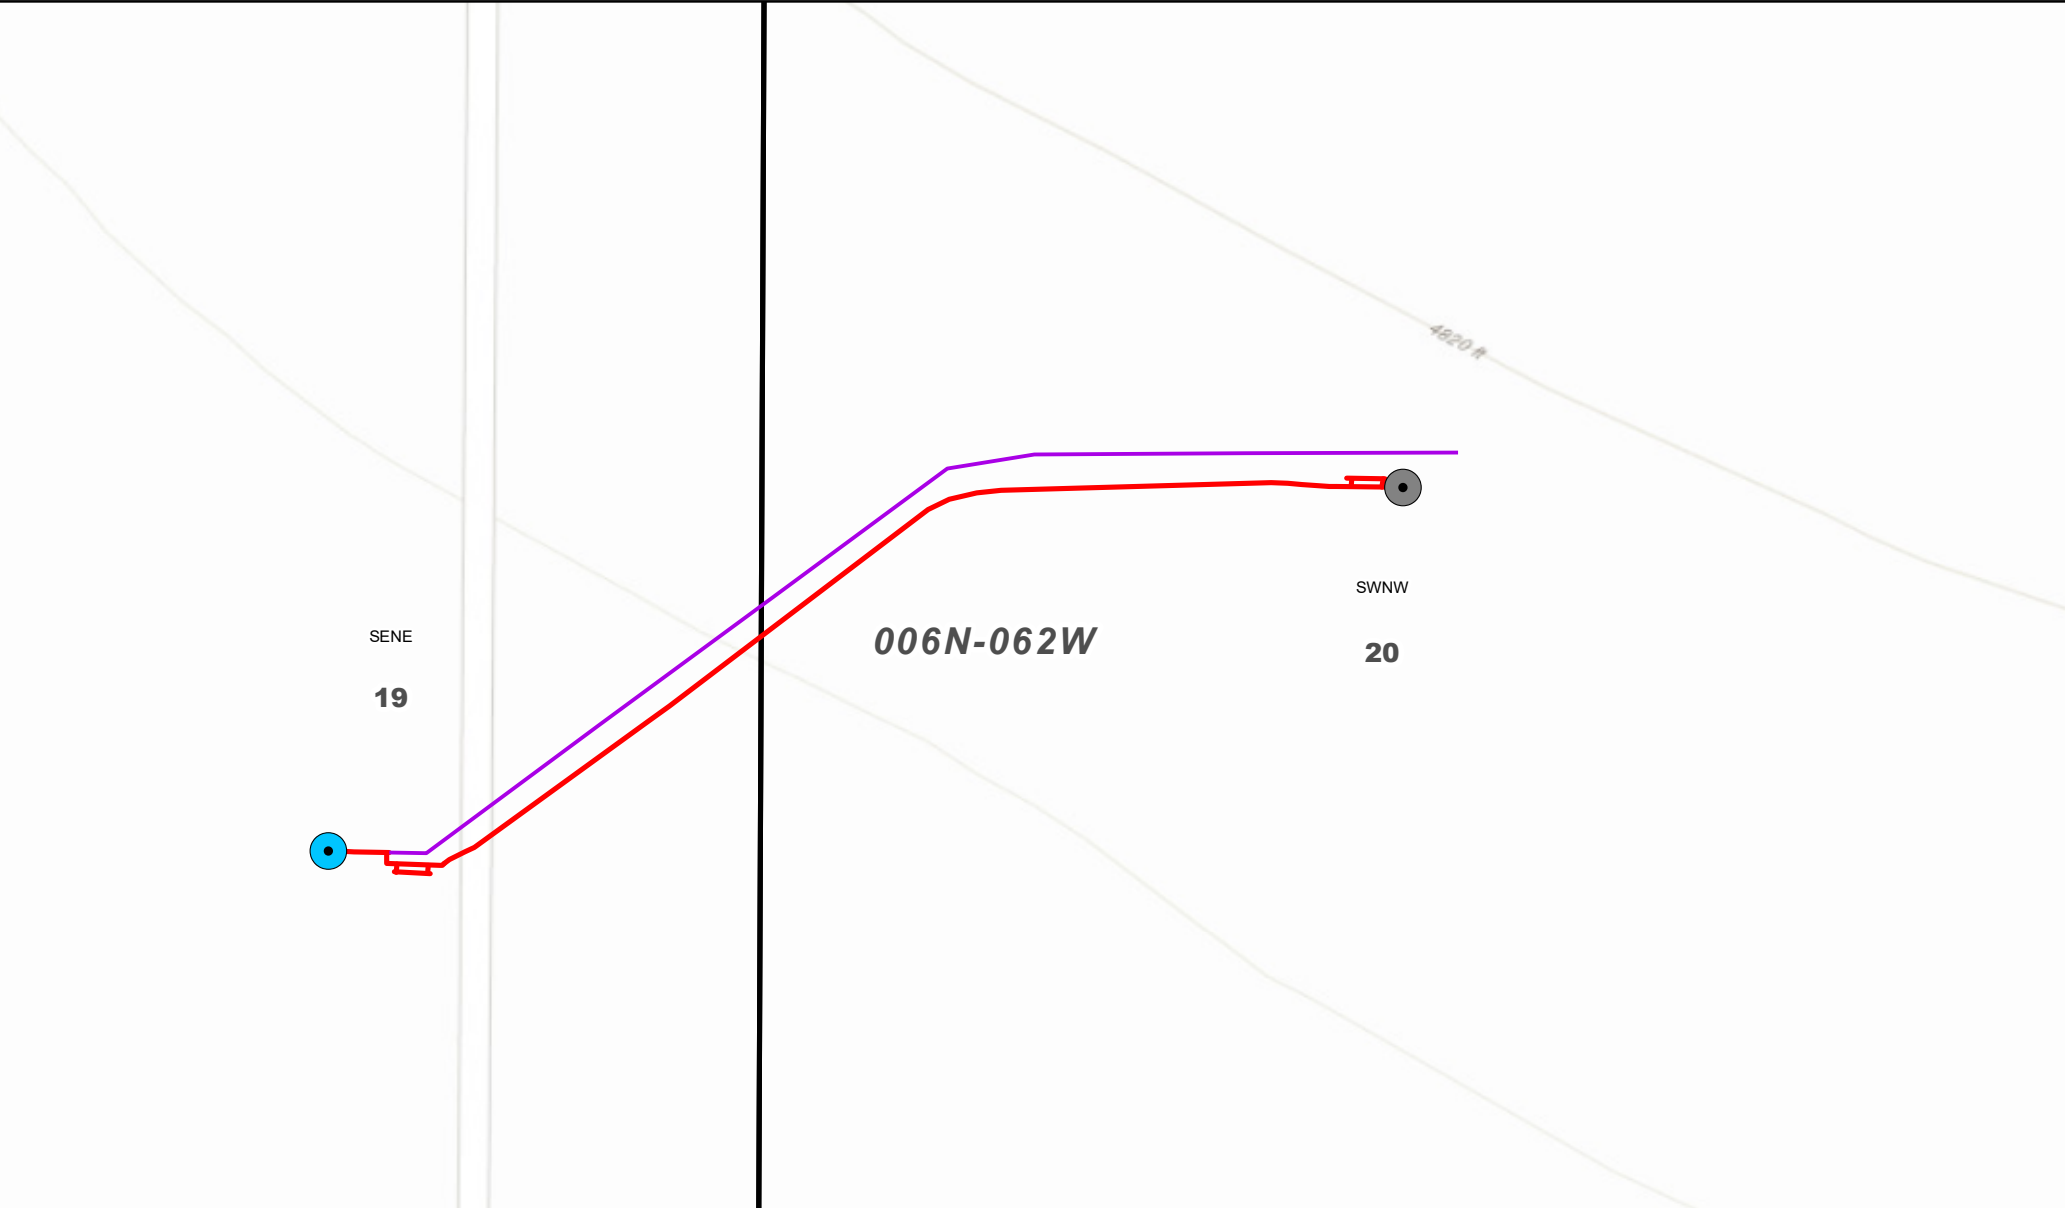

WRL_06_TLE_100_L7_2

Legend

-  COGCC Regulated; Active
-  COGCC Regulated; Removed
-  Custody Transfer Point
-  Connection With Trunkline