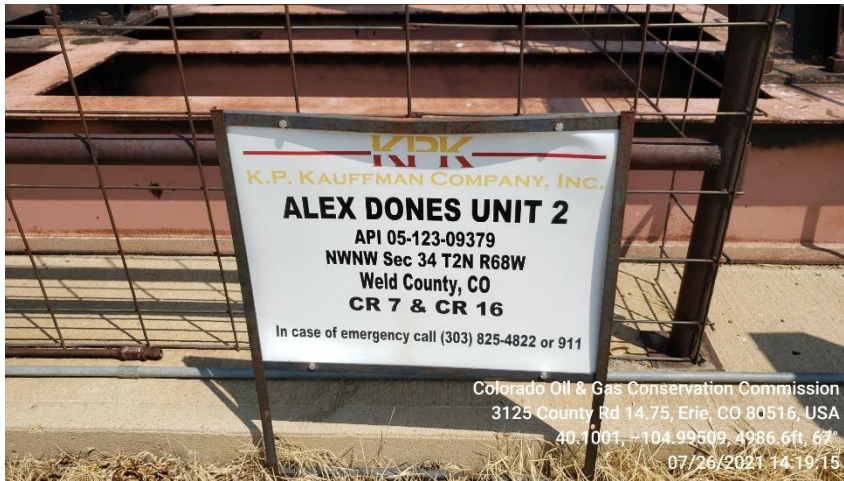

Inspection Photos
Location Name: Alex Dones Unit 2
Location ID: 318555

Photo 1 WH sign

Photo 2 WH

Inspection Photos
Location Name: Alex Dones Unit 2
Location ID: 318555

Photo 3 Ancillary equipment

Photo 4 Pump Jack