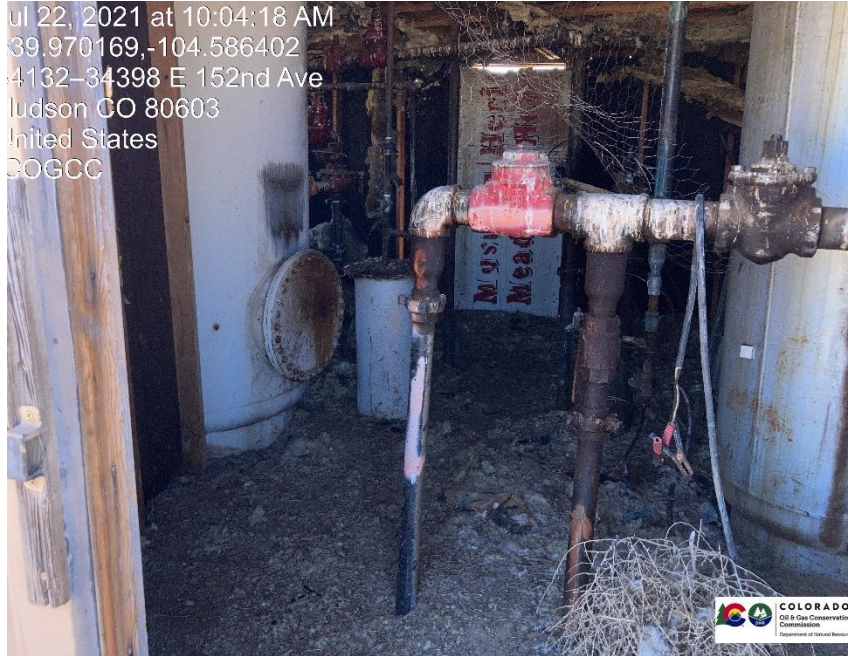

Inspection Photos
Location Name: Elaine 41-18
Location ID: 320103

Pic 1 weeds

Pic 2 stained soil / placard needs replaced

Inspection Photos
Location Name: Elaine 41-18
Location ID: 320103

Pic 3

Pic 4 stained soil / mechanical issue

Inspection Photos
Location Name: Elaine 41-18
Location ID: 320103

Jul 22, 2021 at 10:04:18 AM
39.970169,-104.586402
4132-34398 E 152nd Ave
Ludson CO 80603
United States
COGCC

Pic 5 insulation needs to be cleaned up on ground

Jul 22, 2021 at 10:04:58 AM
39.970169,-104.586402
4132-34398 E 152nd Ave
Ludson CO 80603
United States
COGCC

Pic 6 unused equipment

Inspection Photos
Location Name: Elaine 41-18
Location ID: 320103

Jul 22, 2021 at 10:05:24 AM
39.970079,-104.586445
4132-34398 E 152nd Ave
Ludson CO 80603
United States
COGCC