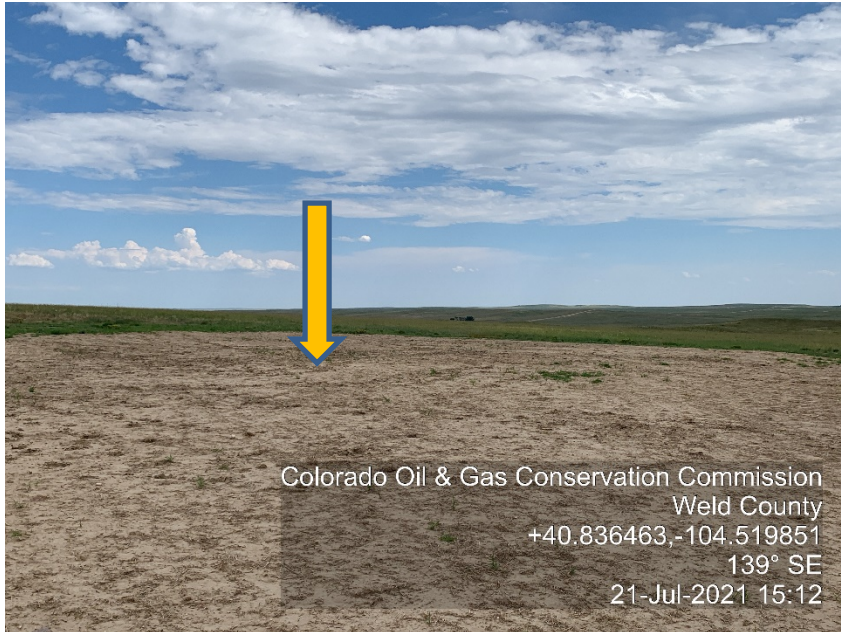

Inspection Photos

Location Name: COLORADO ENERGY FEDERAL-610N64W /14SWNW

Location #: 330784

Photo #1

Colorado Energy Federal 14-4 (05-123-19618)

Wellsite

Plugged & Abandoned | PA

~ 35 yds.

Photo #2

Colorado Energy Federal 14-4, 14-2, 14-3

Battery site

Abandoned: ALL Equipment Removed