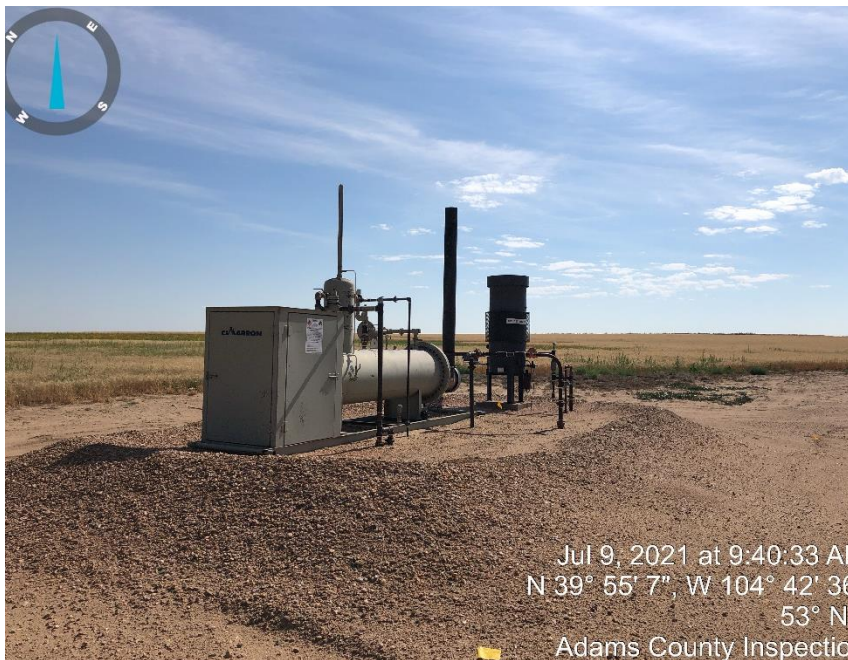

Inspection Photos
Location Name: Box Elder H
Location ID: 319772

Photo #1 Tanks

Photo #2 Vaults

Inspection Photos
Location Name: Box Elder H
Location ID: 319772

Photo #3 separator & ECD

Photo #4 well head