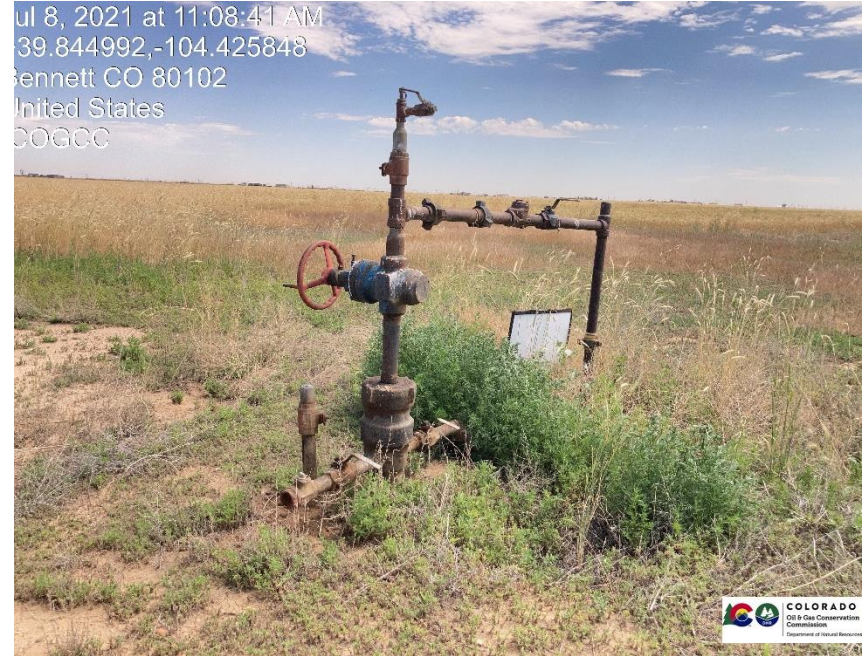

**Inspection Photos**  
**Location Name: UPRR antelope Farms 32-27**  
**Location ID: 320239**

Jul 8, 2021 at 11:06:34 AM  
39.844992,-104.425848  
Bennett CO 80102  
United States  
COGCC

**Pic 1**

Jul 8, 2021 at 11:08:41 AM  
39.844992,-104.425848  
Bennett CO 80102  
United States  
COGCC

**Pic 2**