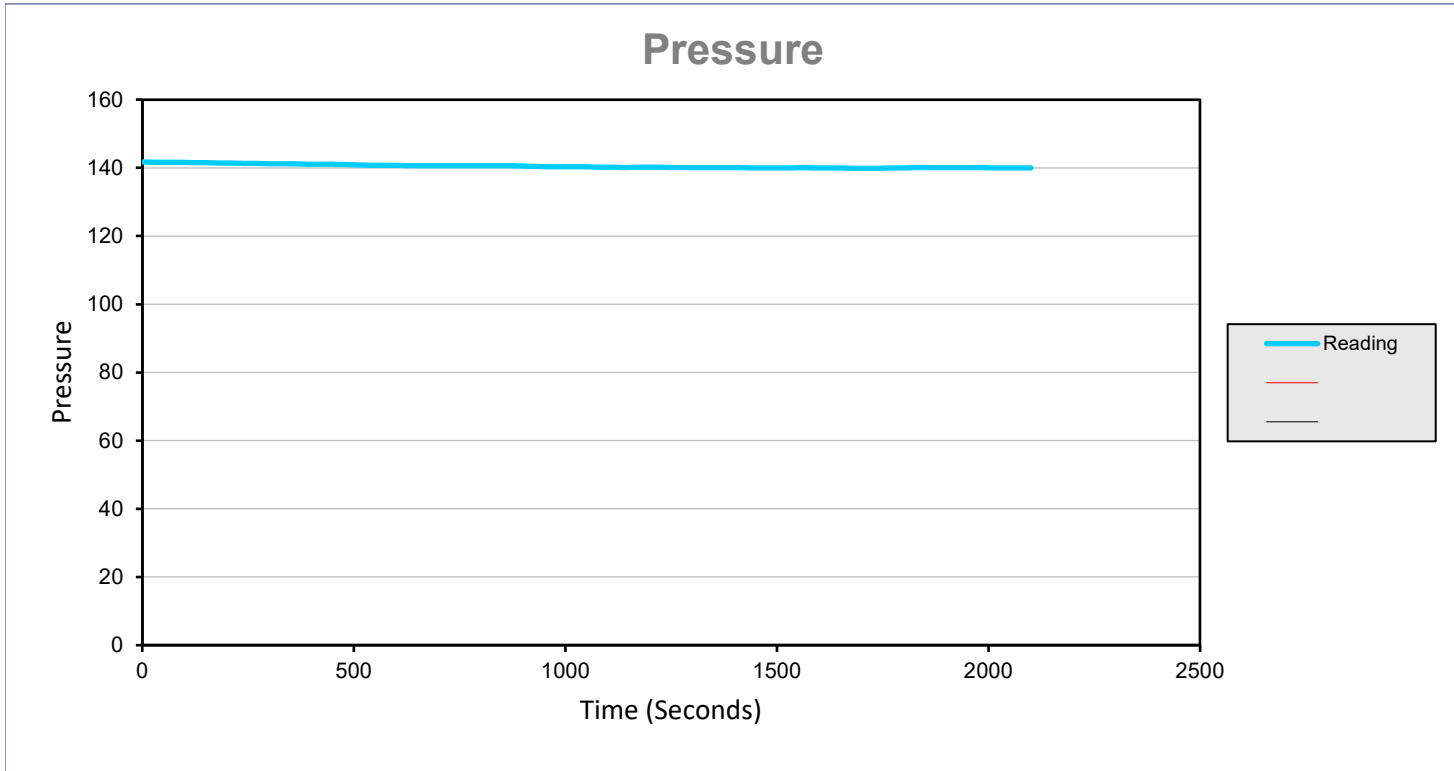

# Data Collection Report

Pierce Unit 2

123-07596

Gauge Information	
Serial Number	787522
Model	5KPSIXP2I
Message Store	-----
Units	PSI

Run Info	
Start Time	8/1/19 8:54:07 AM
Stop Time	8/1/19 9:29:21 AM
Logging Interval	30

START 141.8  
END 140

Serial Number 787522  
Model 5KPSIXP2I  
Units PSI  
Firmware Version R0324      Message Store -----  
Run Index 1  
Logging Type Actual  
Logging Interval 30  
Start Time 8/1/2019 8:54  
Stop Time 8/1/2019 9:29  
Time Reading