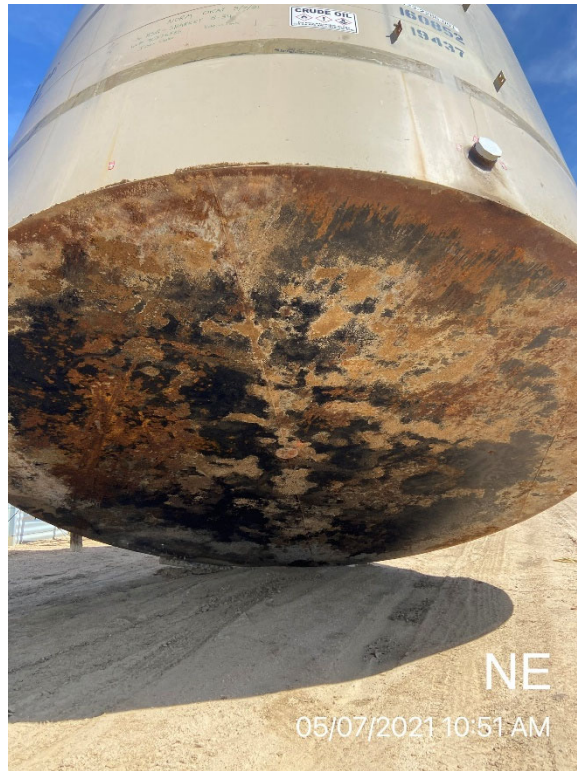

PHOTO LOG
SHARKEY 8-34 FACILITY
WELD COUNTY, COLORADO
KERR-MCGEE OIL & GAS ONSHORE, LP

AST01 and AST02

AST01 and AST02 Footprints

PHOTO LOG
SHARKEY 8-34 FACILITY
WELD COUNTY, COLORADO
KERR-MCGEE OIL & GAS ONSHORE, LP

AST01 Bottom

AST01 Footprint

PHOTO LOG
SHARKEY 8-34 FACILITY
WELD COUNTY, COLORADO
KERR-MCGEE OIL & GAS ONSHORE, LP

AST02 Bottom

AST02 Footprint

PHOTO LOG
SHARKEY 8-34 FACILITY
WELD COUNTY, COLORADO
KERR-MCGEE OIL & GAS ONSHORE, LP