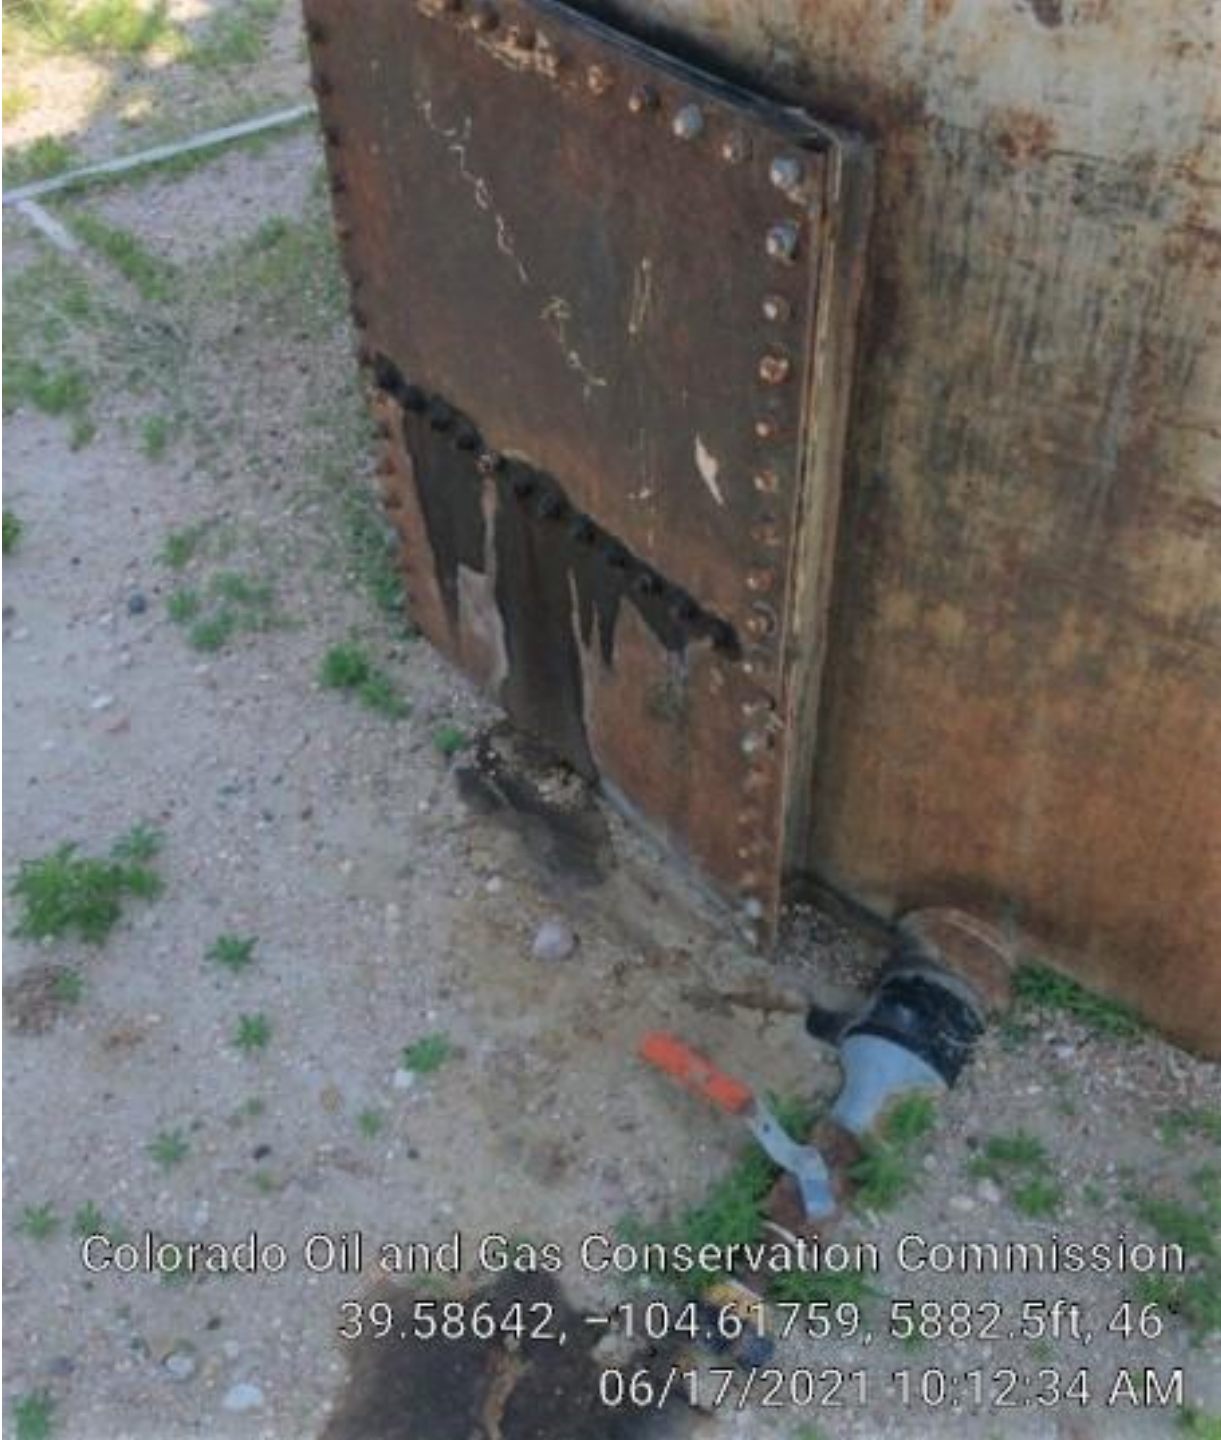

Colorado Oil and Gas Conservation Commission
39.58642, -104.61759, 5882.5ft, 46
06/17/2021 10:12:34 AM