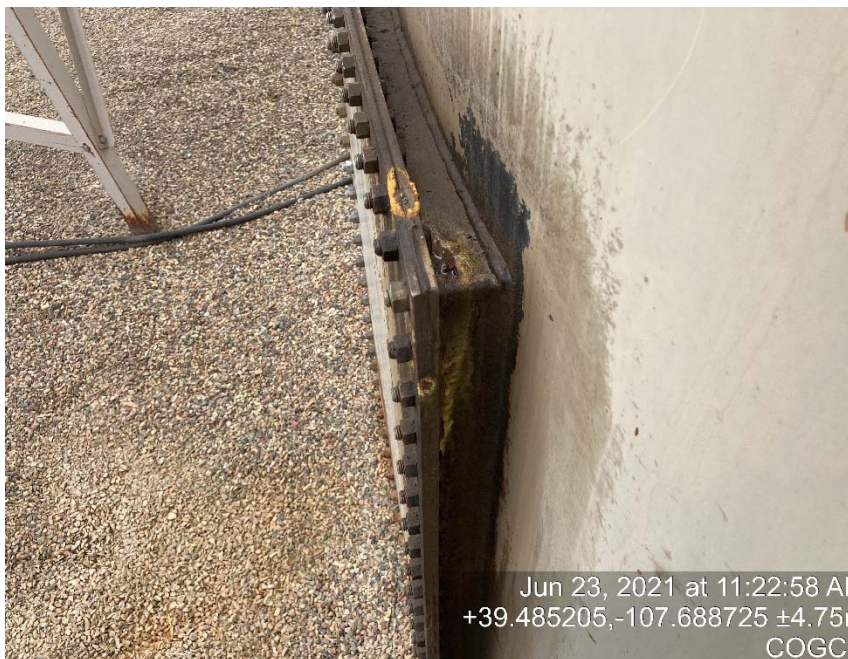

Caerus Piceance LLC
G32NE
Location # 334853

location

location

Caerus Piceance LLC
G32NE
Location # 334853

Location/lack of battery signage

Unmarked dead man

Caerus Piceance LLC
G32NE
Location # 334853

Leaking manway

Leaking manway