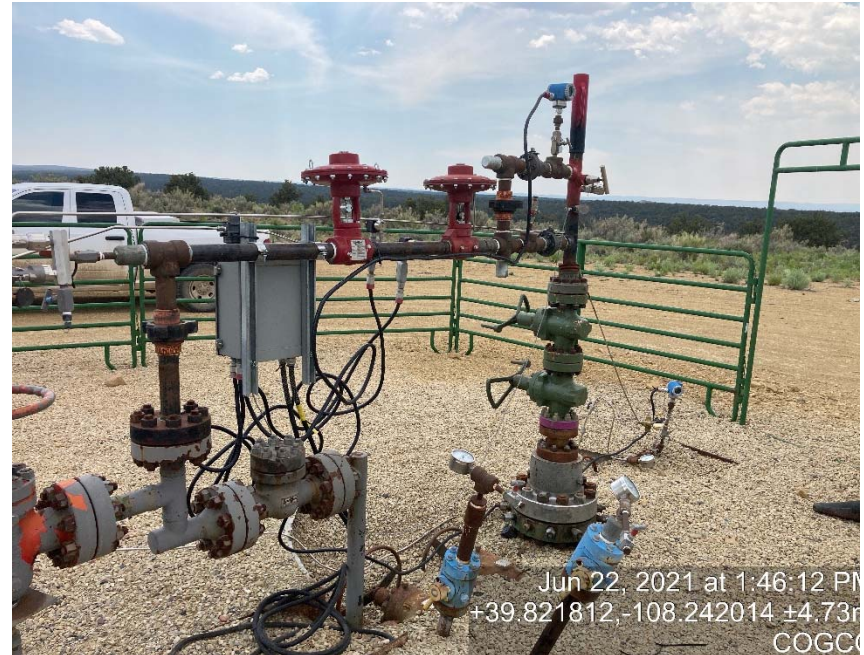

XTO  
T63X-2G  
Location # 316372

Jun 22, 2021 at 1:42:16 PM  
+39.822544, -108.241445 ±64.41m  
COGCC

location

Jun 22, 2021 at 1:42:20 PM  
+39.822544, -108.241445 ±64.41m  
COGCC

location

XTO  
T63X-2G  
Location # 316372

location

Lack of well head signage

XTO  
T63X-2G  
Location # 316372

Lack of well head signage

Lack of well head signage

XTO  
T63X-2G  
Location # 316372

**Lack of well head signage**

**Lack of stabilization/compaction**