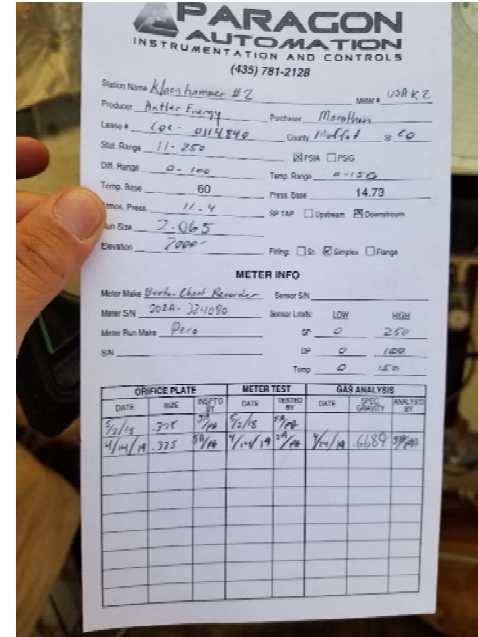

Inspection Photos
Location Name: Klaenhammer 2
Location ID: 312862

Photo 1. Overview of location taken facing east.

Inspection Photos
Location Name: Klaenhammer 2
Location ID: 312862

Photo 2. Stained soil at wellhead.

Photo 3. Gas meter last calibrated 4/2019.