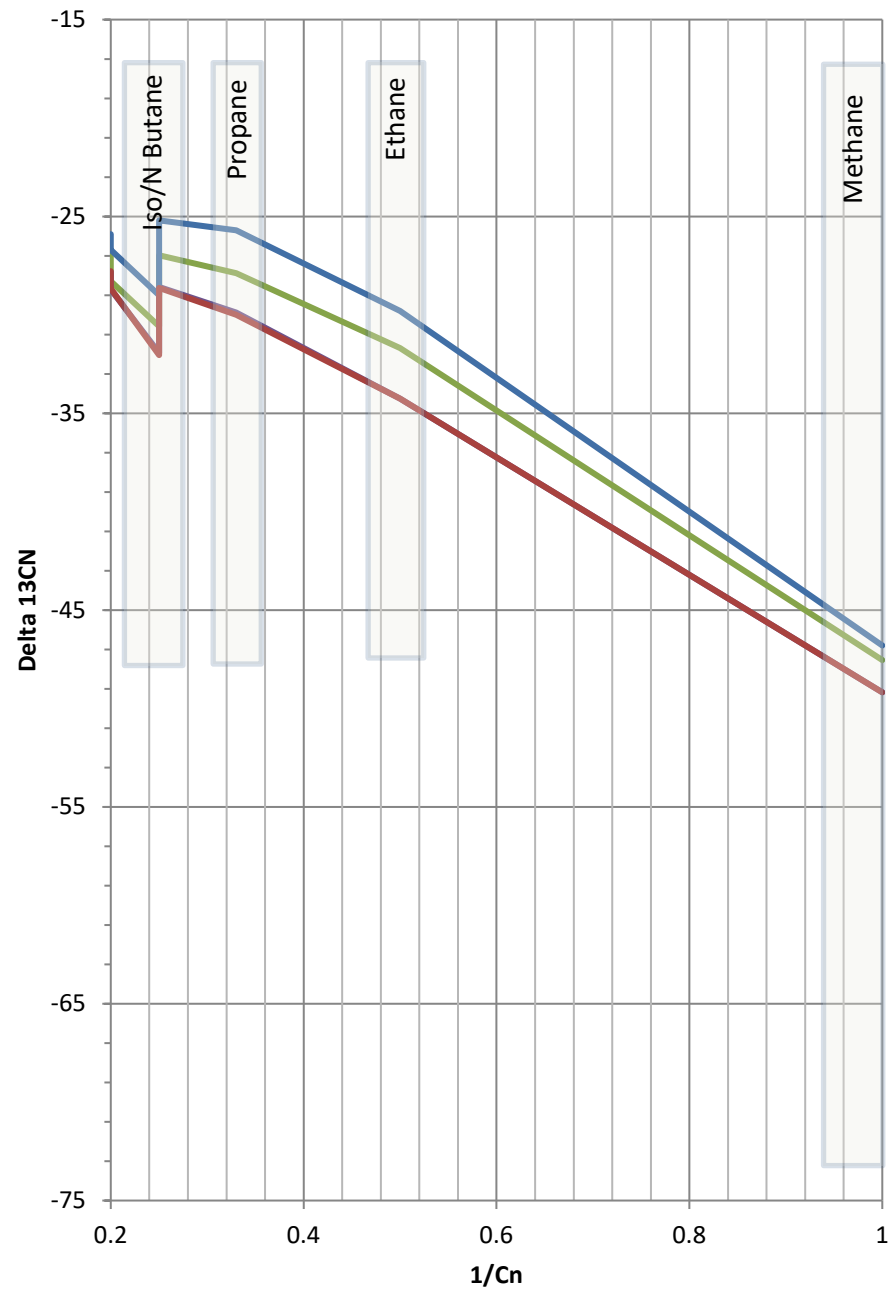

Stable Isotope Interpretive Plots

- MOSER 11-28 PCS
- MOSER 11-28 BDH
- MOSER 11-28 PCS
- MOSER 11-28 BDH