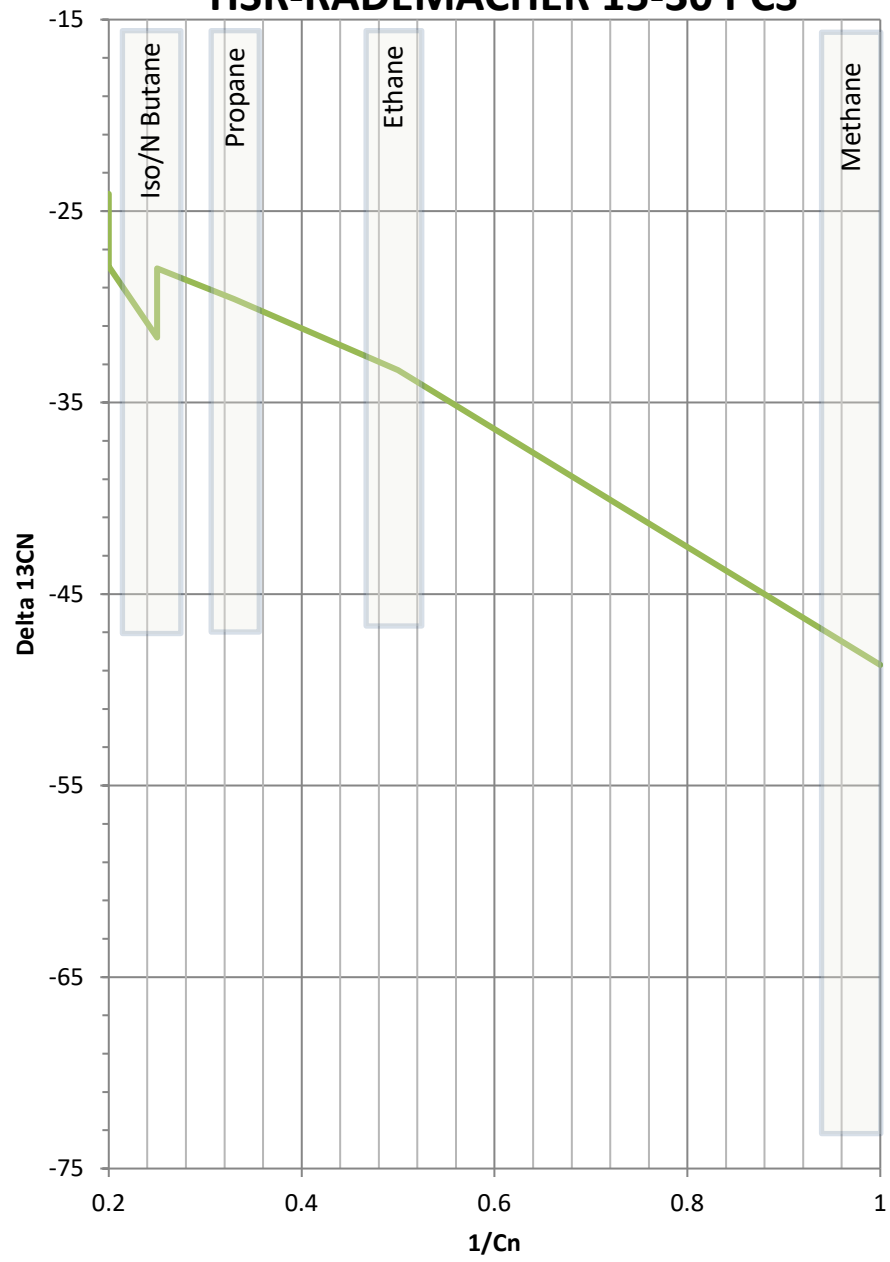

Stable Isotope Interpretive Plots

HSR-RADEMACHER 15-30 PCS

HSR-RADEMACHER 15-30 PCS