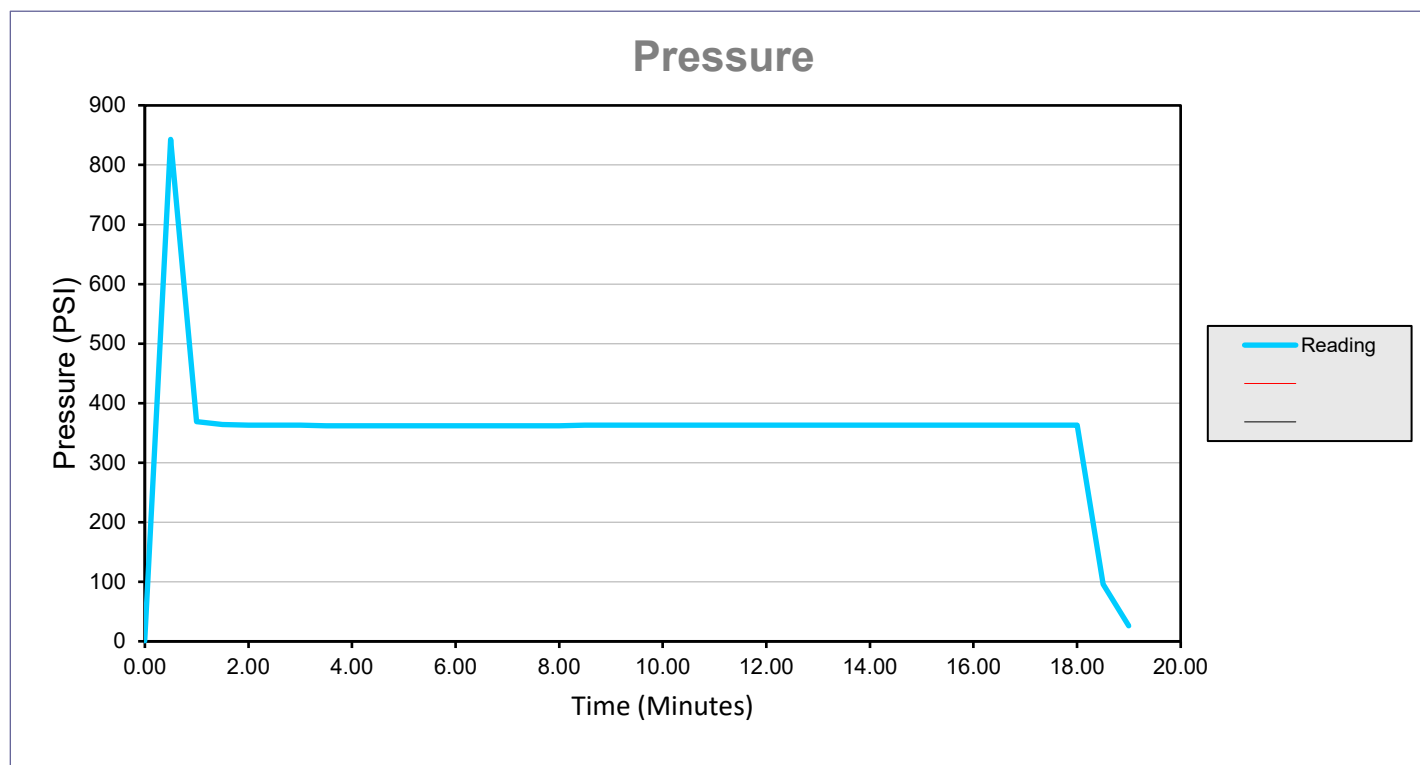

Data Collection Report

FRANK CC 7-19

Gauge Information	
Serial Number	363172
Model	10KPSIXP2I
Message Store	-----
Units	PSI

Run Info	
Start Time	2/18/21 9:58:50 AM
Stop Time	2/18/21 10:18:18 AM
Logging Interval	30