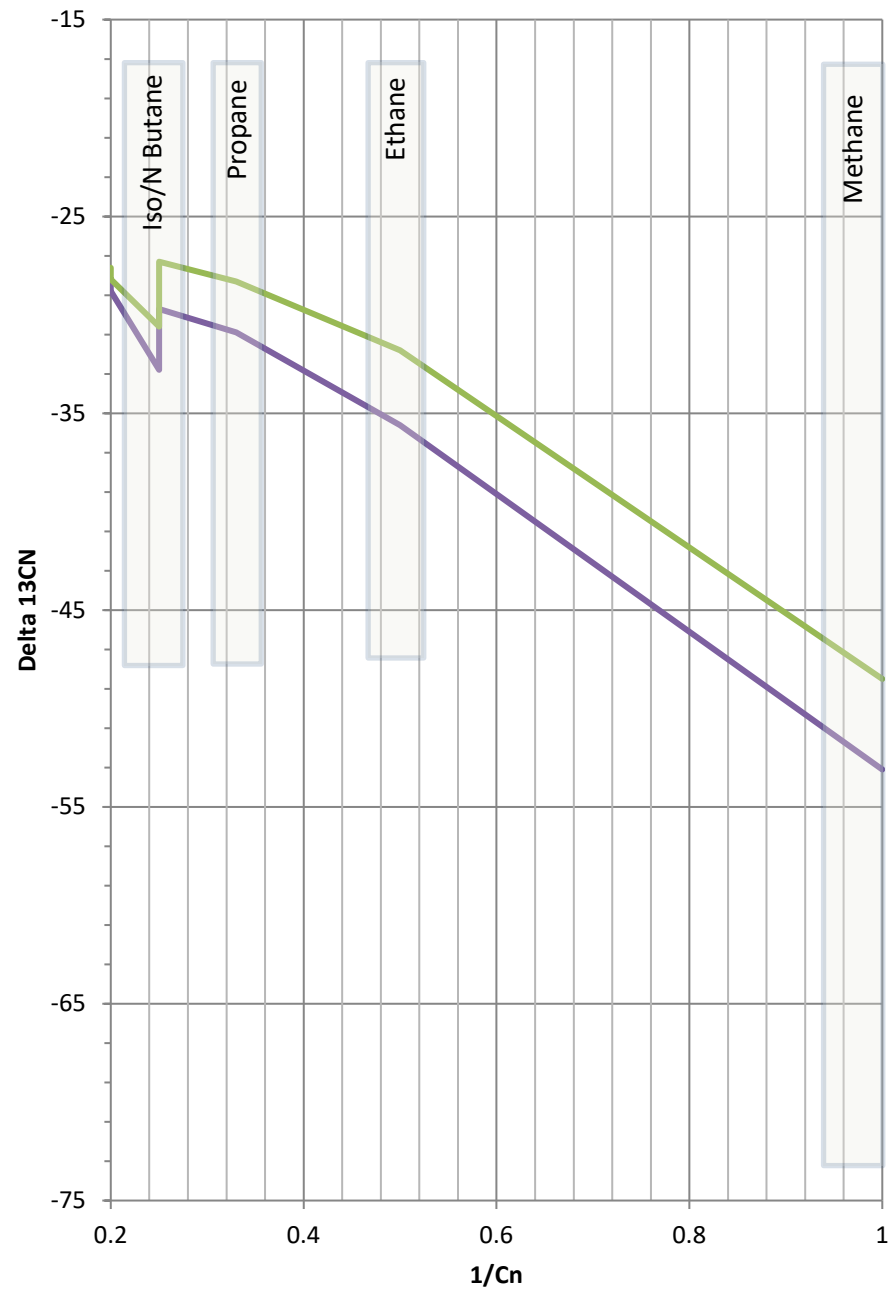

# Stable Isotope Interpretive Plots

HSR-WARNER 6-18 BDH

HSR-WARNER 6-18 PCS