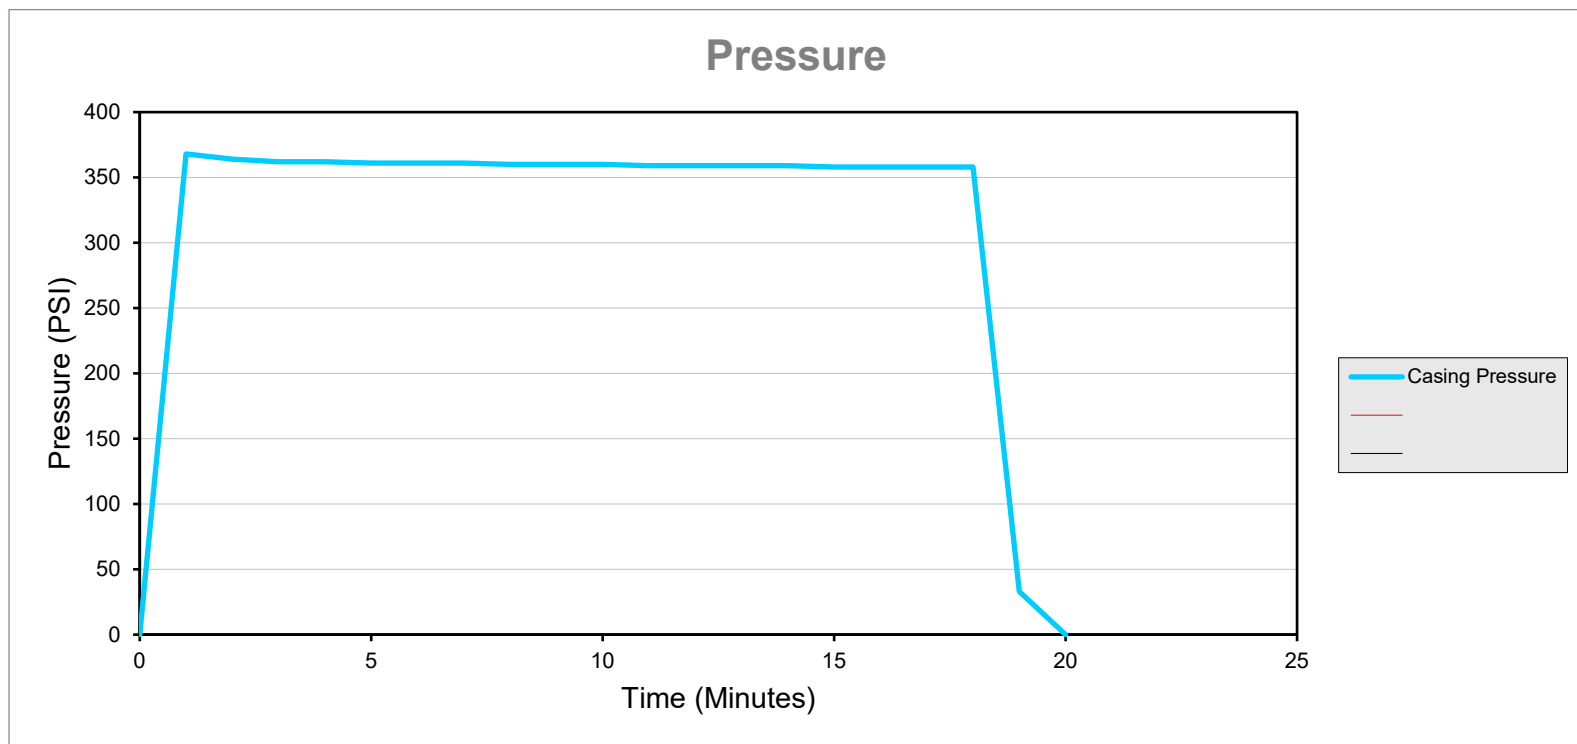

# Data Collection Report

Gauge Information	
Serial Number	462915
Model	15KPSIXP2I
Message Store	-----
Units	PSI

Run Info	
Start Time	5/13/21 9:30:10 AM
Stop Time	5/13/21 9:50:48 AM
Logging Interval	60

Lease: EHRLICH A 34-1      API: 05-123-26413

Serial Number 462915  
 Model 15KPSIXP2I  
 Units PSI  
 Firmware Version R0224  
 Run Index 23  
 Logging Type Actual  
 Logging Interval 60  
 Start Time 5/13/2021 9:30  
 Stop Time 5/13/2021 9:50

Pressure (PSI)

Time	Casing Pressure	Time (hours)	Time (minutes)	Elapsed Time	Timestamp
0		0.00	0.00	0:00:00	5/13/21 9:30:10
0		0.00	0.00	0:00:00	5/13/21 9:30:10
0		0.00	0.00	0:00:00	5/13/21 9:30:10
0	0	0.00	0.00	0:00:00	5/13/21 9:30:10
60	368	0.02	1.00	0:01:00	5/13/21 9:31:10
120	364	0.03	2.00	0:02:00	5/13/21 9:32:10
180	362	0.05	3.00	0:03:00	5/13/21 9:33:10
240	362	0.07	4.00	0:04:00	5/13/21 9:34:10
300	361	0.08	5.00	0:05:00	5/13/21 9:35:10
360	361	0.10	6.00	0:06:00	5/13/21 9:36:10
420	361	0.12	7.00	0:07:00	5/13/21 9:37:10
480	360	0.13	8.00	0:08:00	5/13/21 9:38:10
540	360	0.15	9.00	0:09:00	5/13/21 9:39:10
600	360	0.17	10.00	0:10:00	5/13/21 9:40:10
660	359	0.18	11.00	0:11:00	5/13/21 9:41:10
720	359	0.20	12.00	0:12:00	5/13/21 9:42:10
780	359	0.22	13.00	0:13:00	5/13/21 9:43:10
840	359	0.23	14.00	0:14:00	5/13/21 9:44:10
900	358	0.25	15.00	0:15:00	5/13/21 9:45:10
960	358	0.27	16.00	0:16:00	5/13/21 9:46:10
1020	358	0.28	17.00	0:17:00	5/13/21 9:47:10
1080	358	0.30	18.00	0:18:00	5/13/21 9:48:10
1140	33	0.32	19.00	0:19:00	5/13/21 9:49:10
1200	0	0.33	20.00	0:20:00	5/13/21 9:50:10