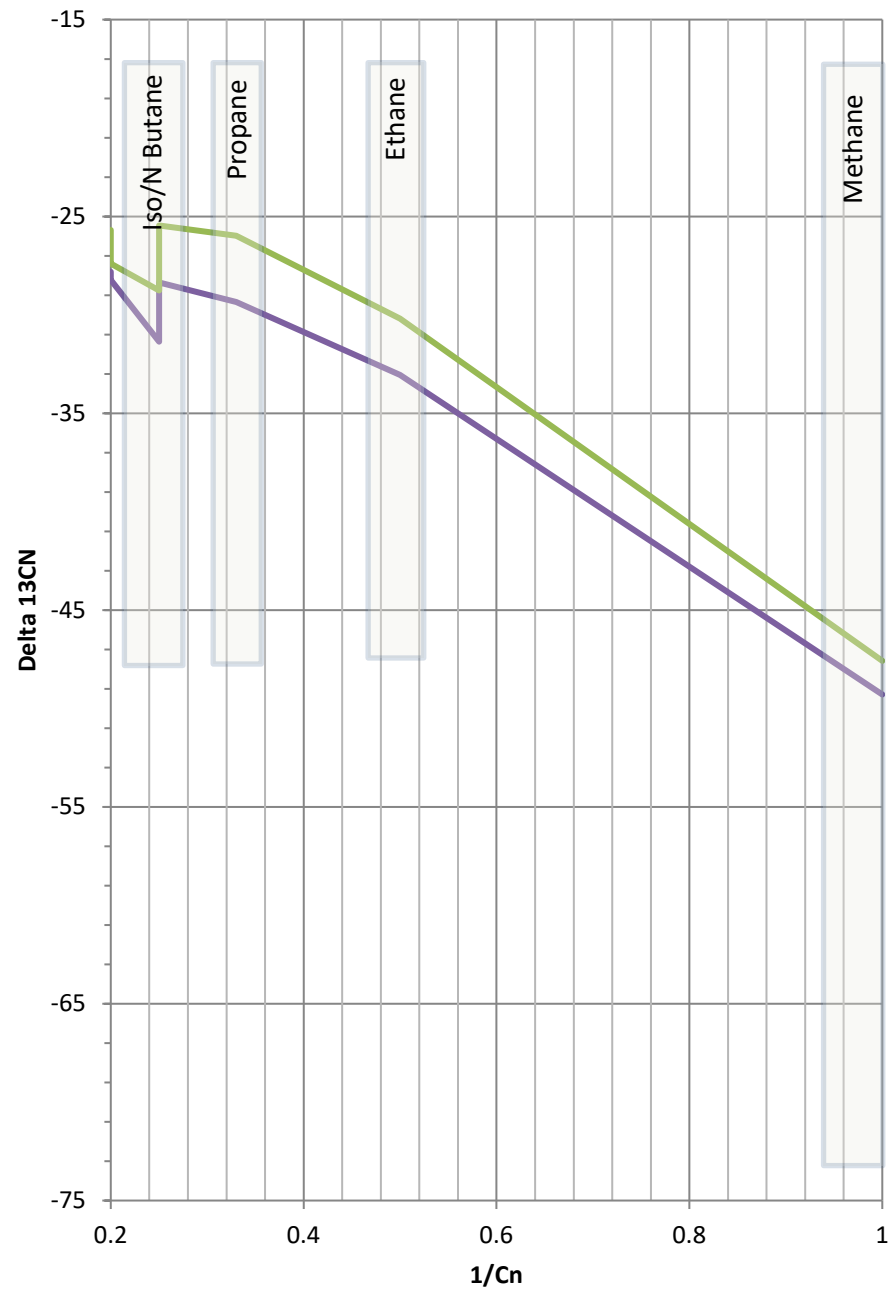

Stable Isotope Interpretive Plots

MAGNUSON 1 BDH

MAGNUSON 1 PCS