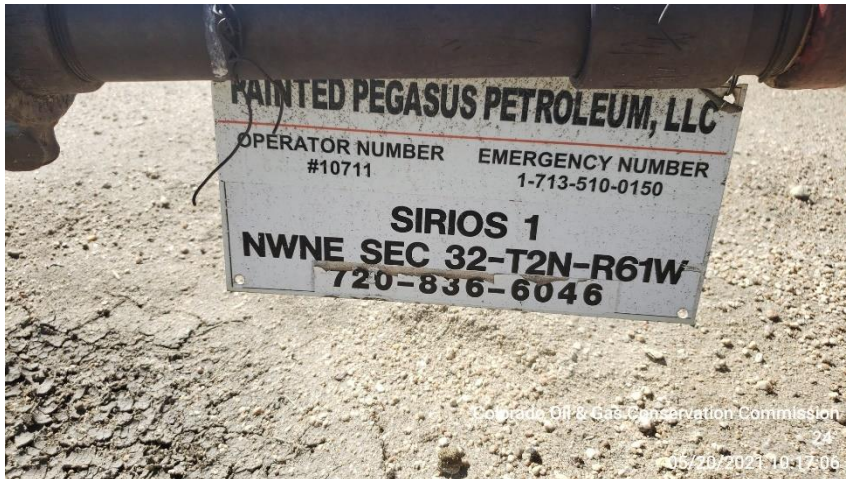

Inspection Photos
Location Name: Sirios Brothers 2A
Location ID: 317965

Photo 1 WH sign, inaccurate well name

Photo 2 WH

Inspection Photos
Location Name: Sirios Brothers 2A
Location ID: 317965

Photo 3 Trash near WH

Photo 4 Dead weeds around WH

Inspection Photos
Location Name: Sirios Brothers 2A
Location ID: 317965

Photo 5 Dead weeds near WH and across access.

Photo 6 TB sign

Inspection Photos
Location Name: Sirios Brothers 2A
Location ID: 317965

Photo 7 TB.

Photo 8 Horizontal Heated Separator

Inspection Photos
Location Name: Sirios Brothers 2A
Location ID: 317965

Photo 9 dead weeds around location

Photo 10 Gas Meter Run card in box indicates that calibration is not current.

Inspection Photos
Location Name: Sirius Brothers 2A
Location ID: 317965

Photo 11 Trash at the backside of the Crude tank

Photo 12 Dead weeds on, in & around TB berm

Inspection Photos
Location Name: Sirius Brothers 2A
Location ID: 317965