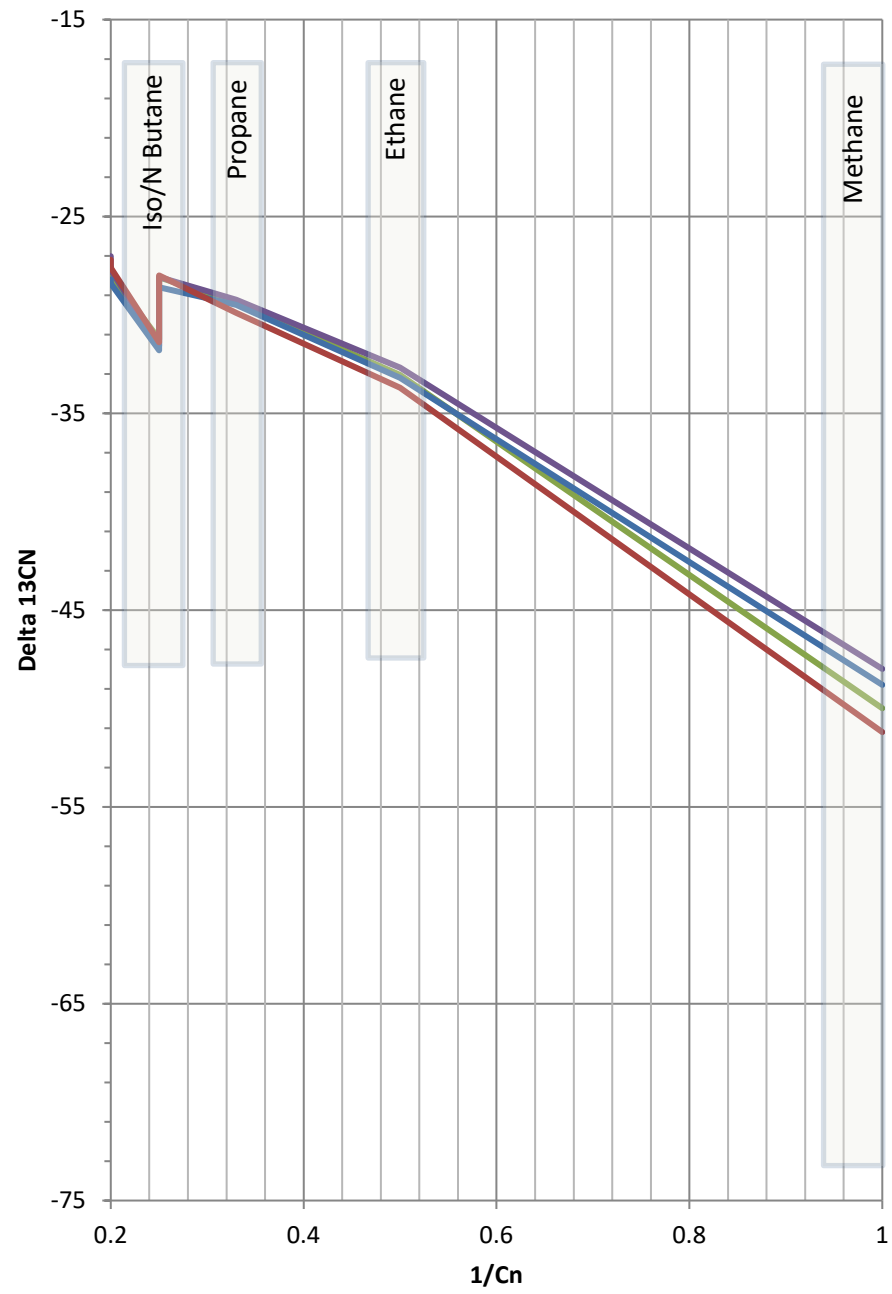

Stable Isotope Interpretive Plots

- 1415 CORP GAS UNIT BDH
- 1415 CORP GAS UNIT PRDG
- 1415 CORP GAS UNIT PCS
- 1415 CORP GAS UNIT BDH