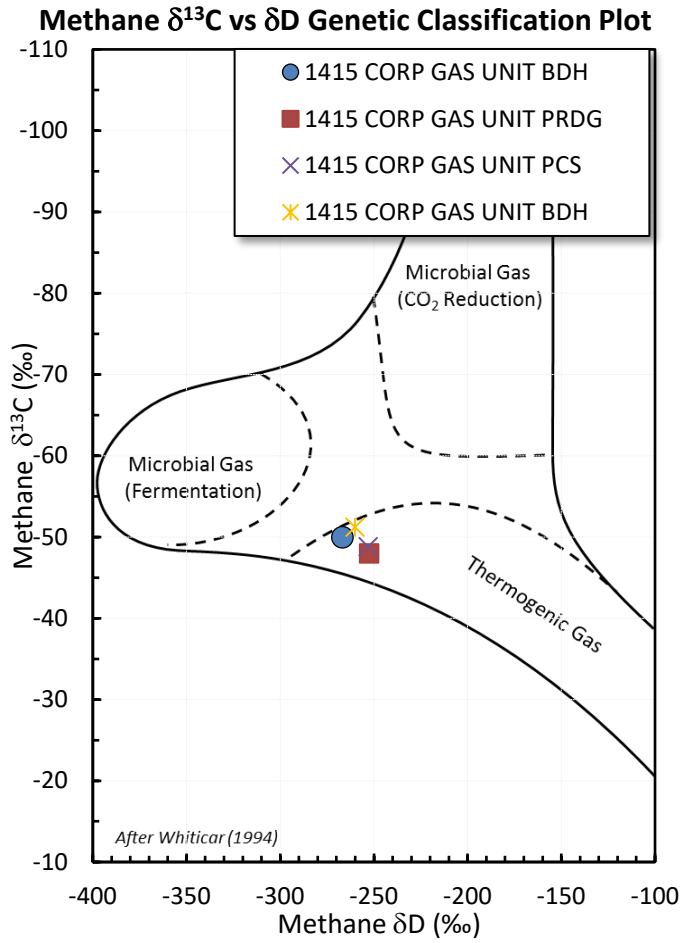

Stable Isotope Interpretive Plots

- 1415 CORP GAS UNIT BDH
- 1415 CORP GAS UNIT PRDG
- 1415 CORP GAS UNIT PCS
- 1415 CORP GAS UNIT BDH