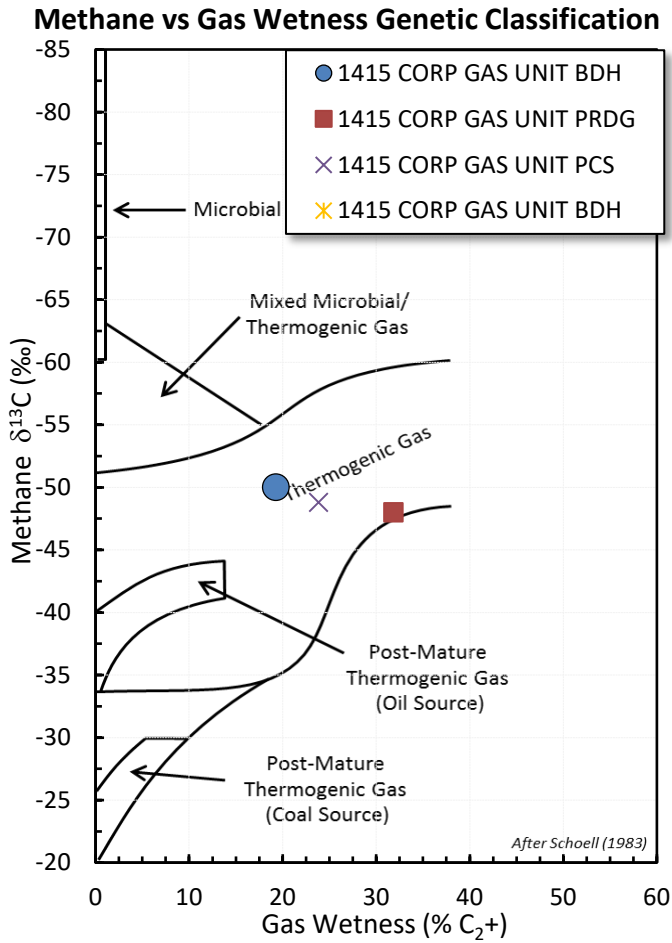

Stable Isotope Interpretive Plots

- 1415 CORP GAS UNIT BDH
- 1415 CORP GAS UNIT PRDG
- 1415 CORP GAS UNIT PCS
- 1415 CORP GAS UNIT BDH