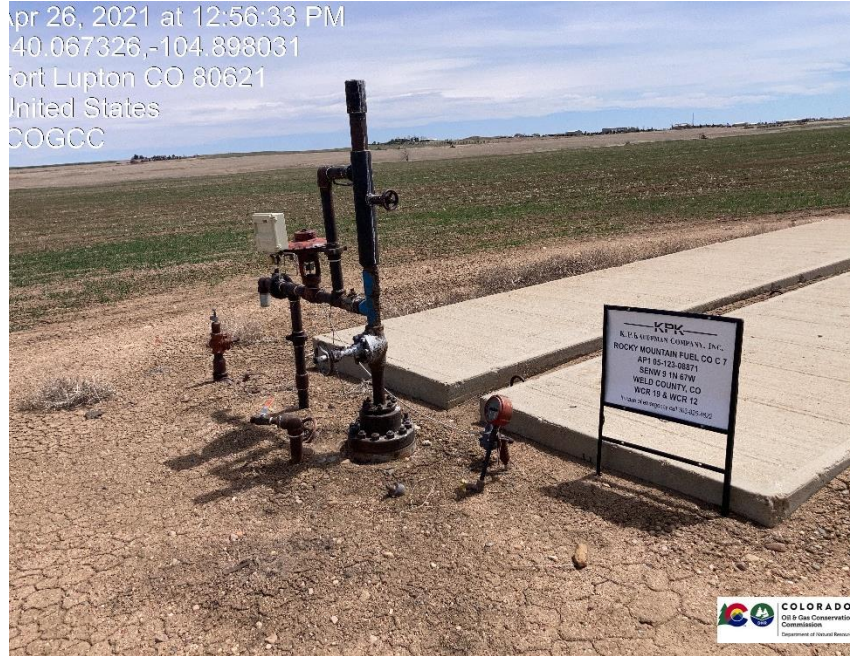

Inspection Photos

Location Name: Rocky Mountain Fuel CO C 7

Location ID: 410187

Pic 1