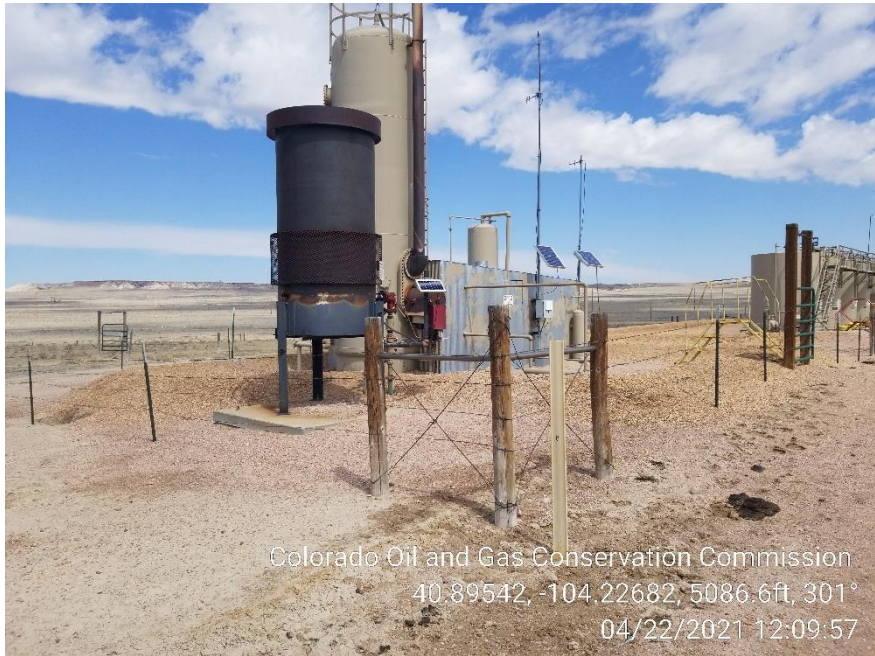

**Inspection Photos**  
**Location Name: N. Marick 1, 7-29 Tank Battery**  
**Location ID: 468102**

**Photo 1 – Heater Treater and ECD**

**Photo 2 – Tank Battery**

**Inspection Photos**  
**Location Name: N. Marick 1, 7-29 Tank Battery**  
**Location ID: 468102**

**Photo 3 – Tank Battery Sign**

**Photo 4 – Capacity Label Fading and Lid needs replaced**

**Inspection Photos**  
**Location Name: N. Marick 1, 7-29 Tank Battery**  
**Location ID: 468102**

**Photo 5 – Storm Water erosion**

**Photo 6 – Storm Water erosion**

**Inspection Photos**  
**Location Name: N. Marick 1, 7-29 Tank Battery**  
**Location ID: 468102**

**Photo 7 – Storm Water erosion**