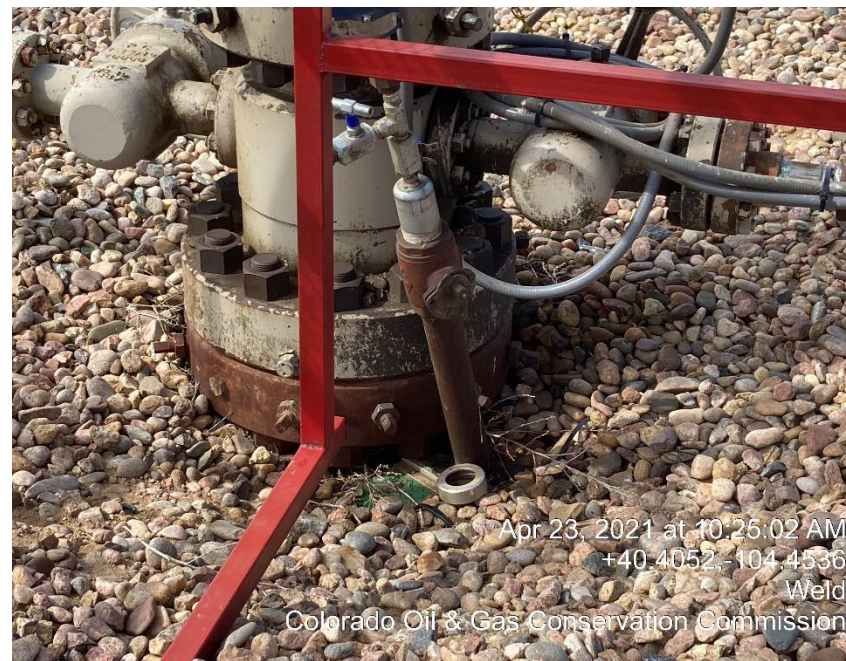

Inspection Photos
Location Name: 70 Ranch State BB18-689 Pad
Location ID: 441834

Photo #1 Wells

Photo #2 Removed unused equipment

Inspection Photos
Location Name: 70 Ranch State BB18-689 Pad
Location ID: 441834

Photo #3 Removed Unused Equipment

Photo #4 Removed Stained soil