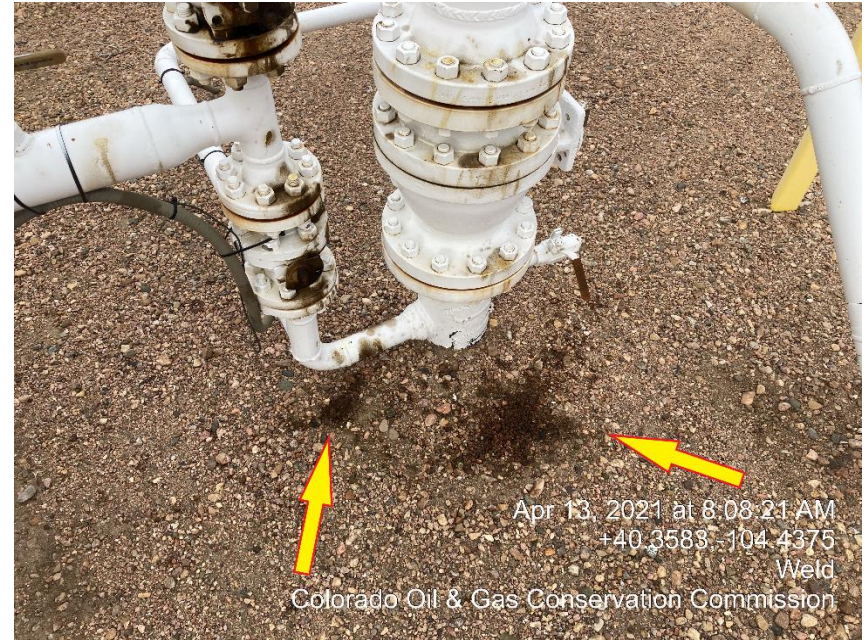

Inspection Photos
Location Name: Centennial 32-33
Location ID: 331747

Photo #1 Well

Photo #2 Variance Tag

Inspection Photos
Location Name: Centennial 32-33
Location ID: 331747

Photo #3 Debris

Photo #4 Production Equipment

Inspection Photos
Location Name: Centennial 32-33
Location ID: 331747

Photo #5 Tank Battery

Photo #6 Stained Soil

Inspection Photos
Location Name: Centennial 32-33
Location ID: 331747

Photo #7 Mechanical Condition/ Oily waste on floor