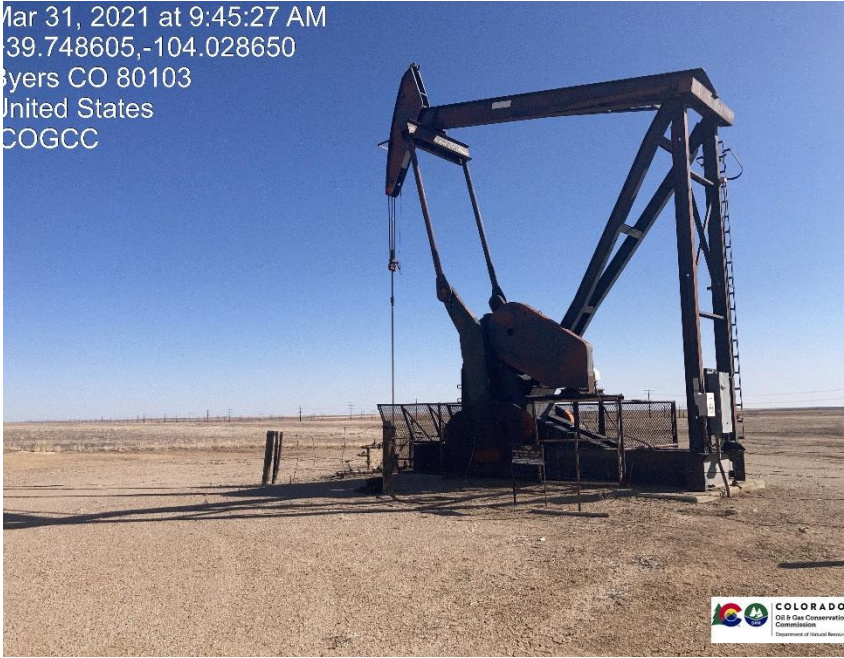

**Inspection Photos**  
**Location Name: UPRR Linnebur 1**  
**Location ID: 319819**

Mar 31, 2021 at 9:45:27 AM  
39.748605,-104.028650  
Byers CO 80103  
United States  
COGCC

**Pic 1**

Mar 31, 2021 at 9:46:42 AM  
39.748061,-104.031014  
Byers CO 80103  
United States  
COGCC

**Pic 2**

**Inspection Photos**  
**Location Name: UPRR Linnebur 1**  
**Location ID: 319819**

Mar 31, 2021 at 9:47:05 AM  
39.748119,-104.031141  
ayers CO 80103  
United States  
COGCC

**Pic 3**

Mar 31, 2021 at 9:47:34 AM  
39.748285,-104.031116  
ayers CO 80103  
United States  
COGCC