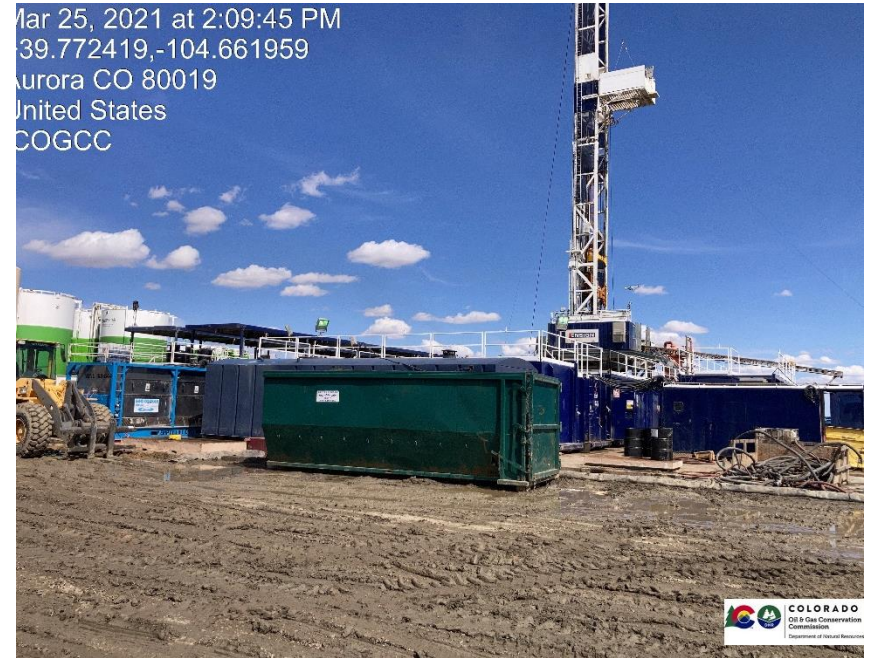

Inspection Photos
Location Name: Schuh 3-65 21-20 3BH
Location ID: 457713

Pic 1

Pic 2

Inspection Photos
Location Name: Schuh 3-65 21-20 3BH
Location ID: 457713

Mar 25, 2021 at 2:11:19 PM
39.772735,-104.660659
Aurora CO 80019
United States
COGCC