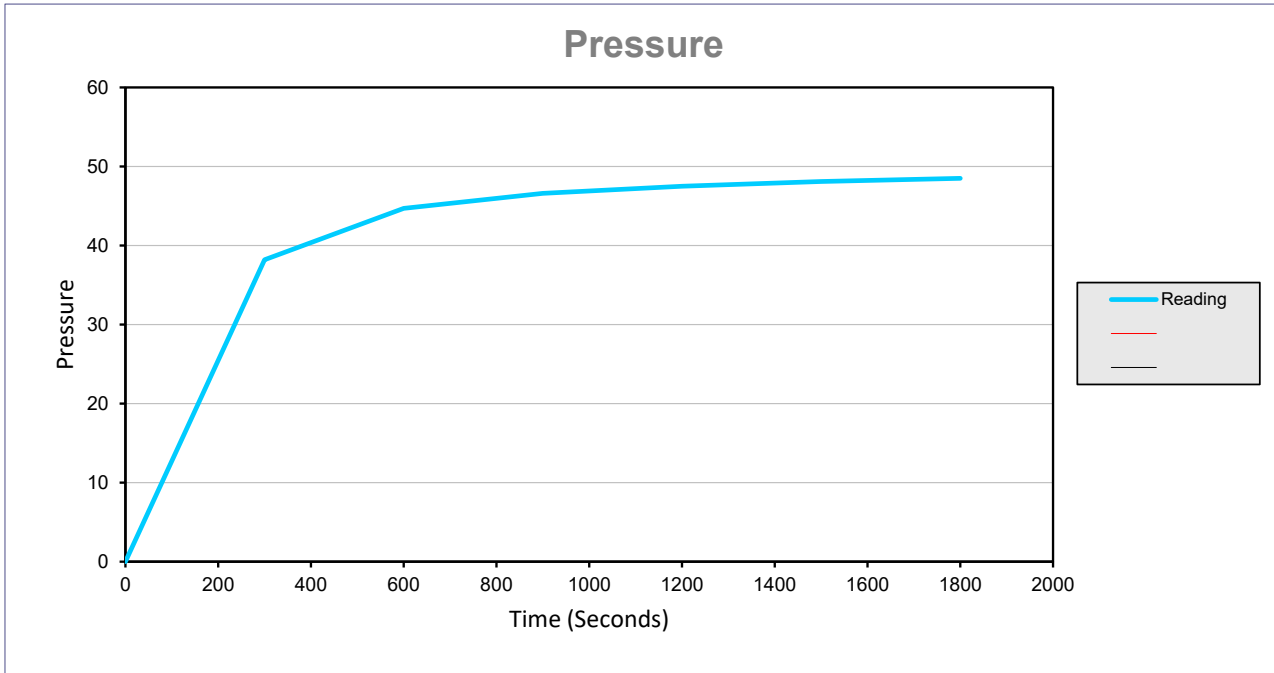

Data Collection Report

Gauge Information	
Serial Number	692527
Model	5KPSIXP2I
Message Store	-----
Units	PSI

Run Info	
Start Time	3/24/21 1:09:58 PM
Stop Time	3/24/21 1:43:37 PM
Logging Interval	300

Little Lady 21-3NH

Serial Number 692527
Model 5KPSIXP2I
Units PSI

Firmware Version R0224 Message Store -----

Run Index 2

Logging Type Actual

Logging Interval 300

Start Time 3/24/2021 13:09

Stop Time 3/24/2021 13:43

Time Reading

0	
0	
0	
0	0
300	38.2
600	44.7
900	46.6
1200	47.5
1500	48.1
1800	48.5

Event Event Data

Battery OK

Logging Interval, 300

Tare, 0.0