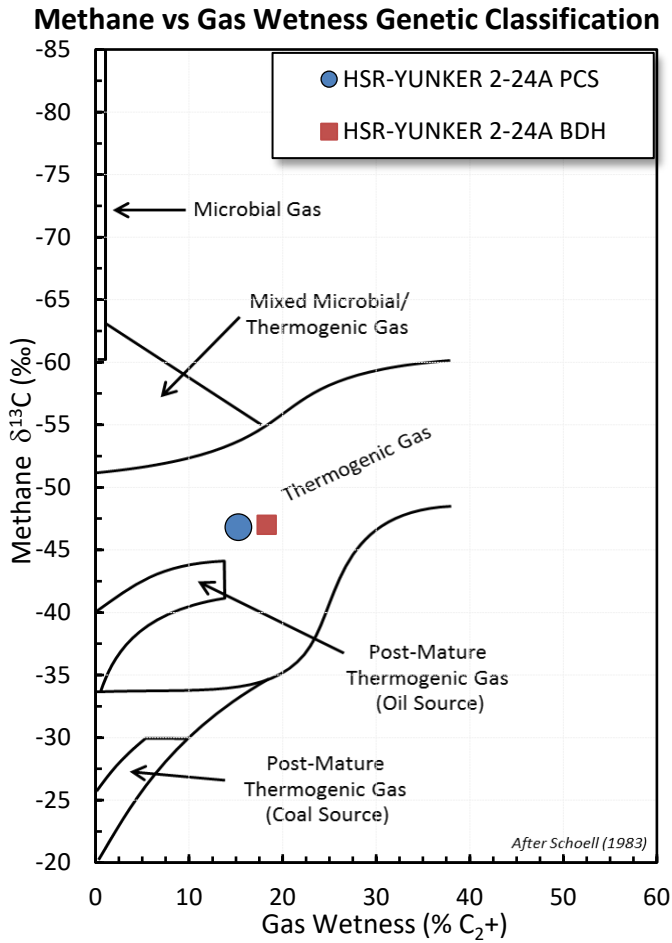

Stable Isotope Interpretive Plots

HSR-YUNKER 2-24A BDH

HSR-YUNKER 2-24A PCS