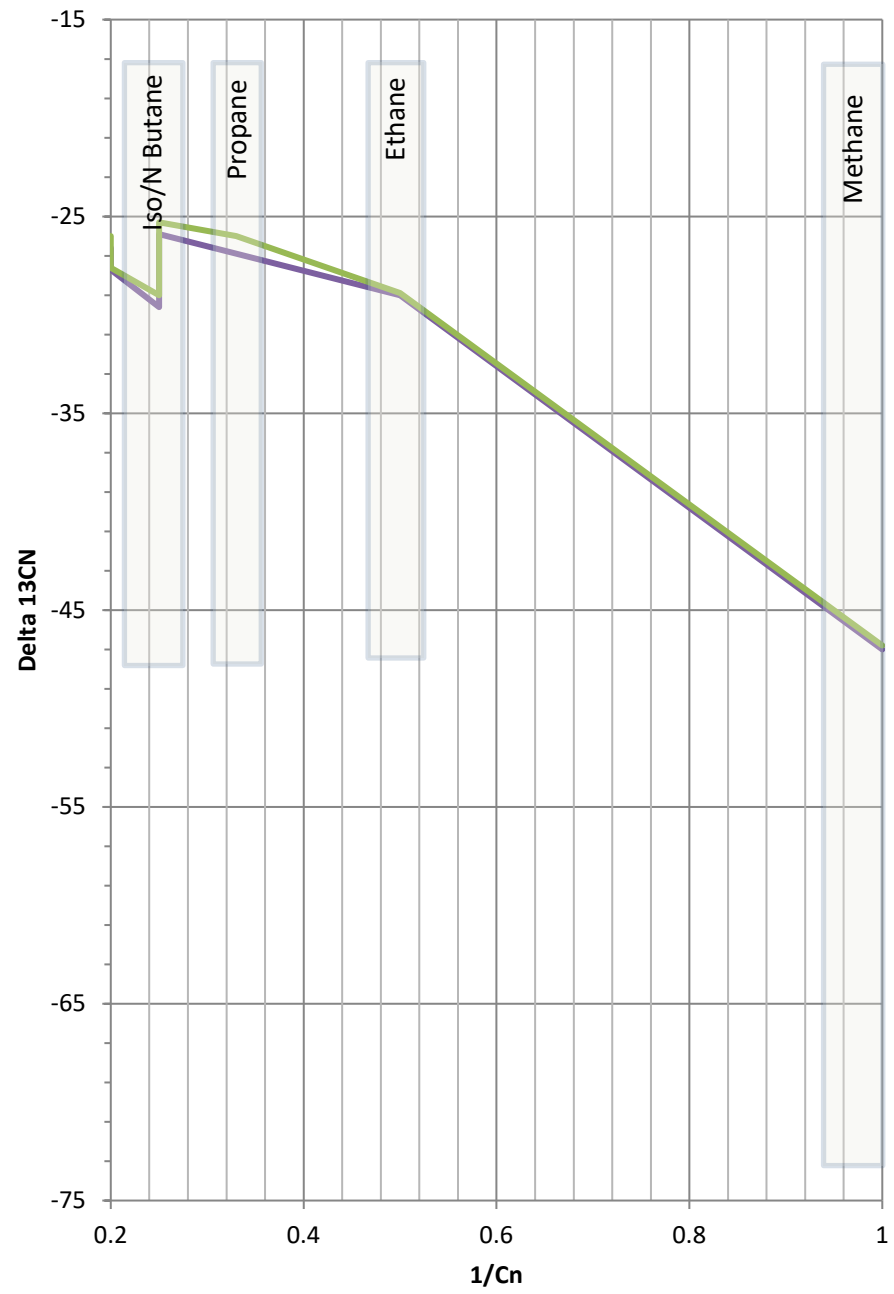

Stable Isotope Interpretive Plots

HSR-YUNKER 2-24A BDH

HSR-YUNKER 2-24A PCS