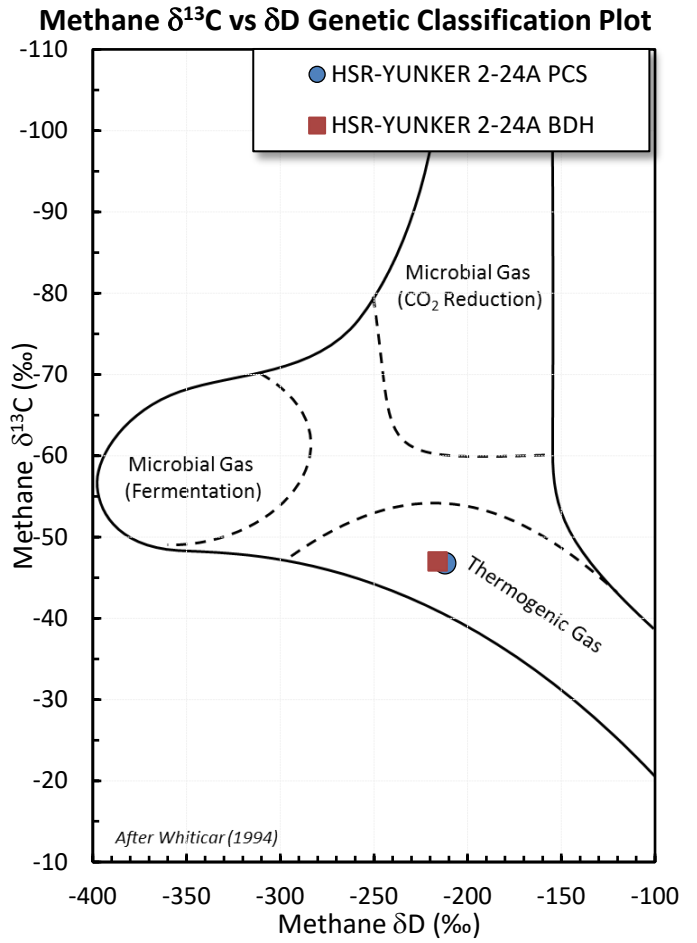

Stable Isotope Interpretive Plots

HSR-YUNKER 2-24A BDH

HSR-YUNKER 2-24A PCS