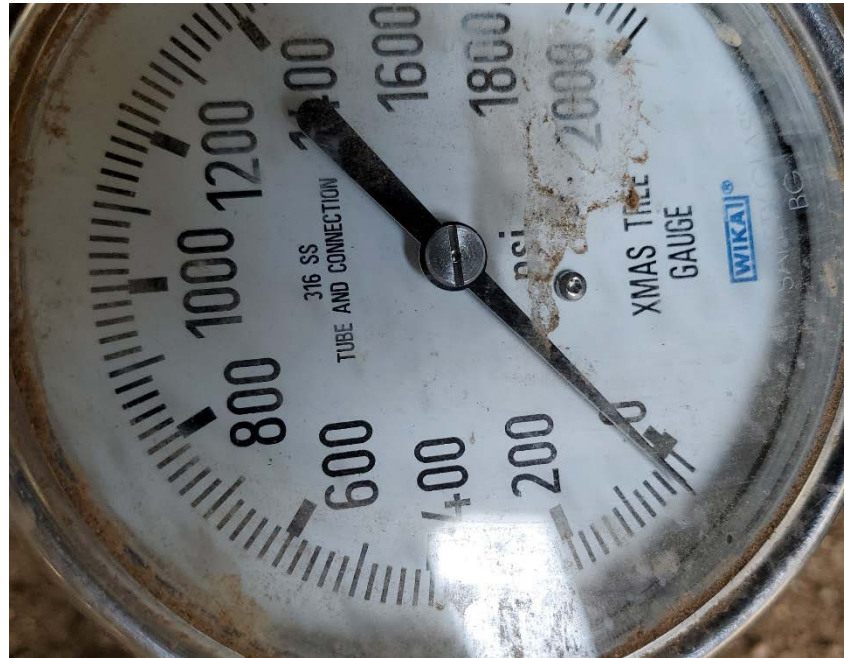

Inspection Photos
Location Name: MSSU 10-1
API #069-06042

Wellhead sign

Tubing pressure

Inspection Photos
Location Name: MSSU 10-1
API #069-06042

Casing pressure