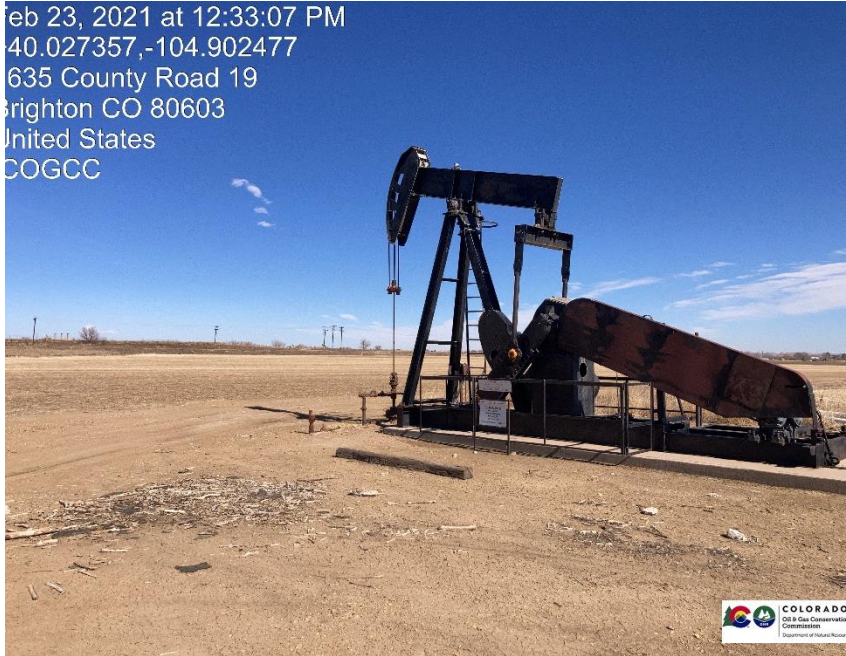

Inspection Photos
Location Name: Yoxall Farms 3
Location ID: 317890

Feb 23, 2021 at 12:33:07 PM
40.027357,-104.902477
635 County Road 19
Brighton CO 80603
United States
COGCC

Pic 1