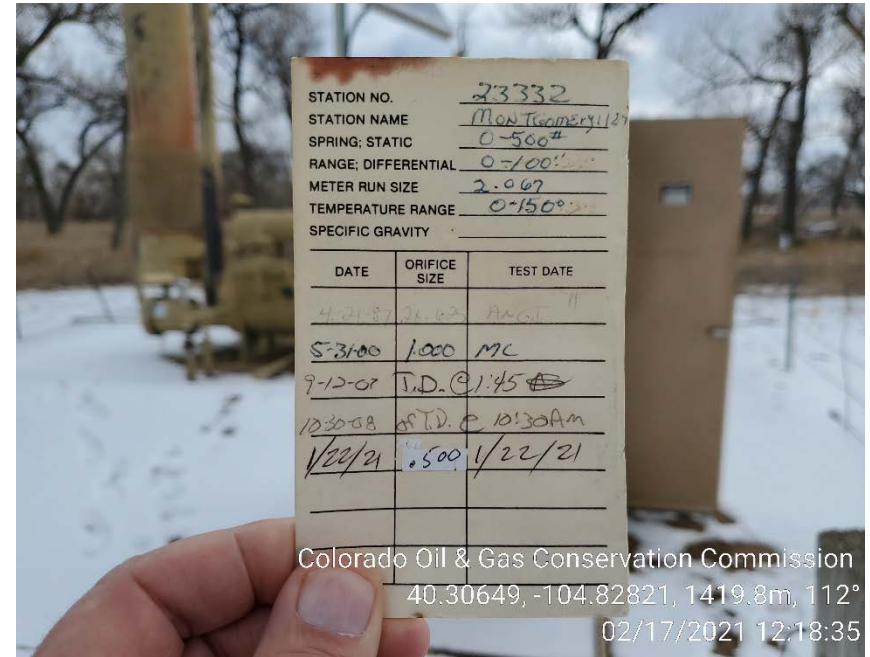

Calibration card on 2/17/2021