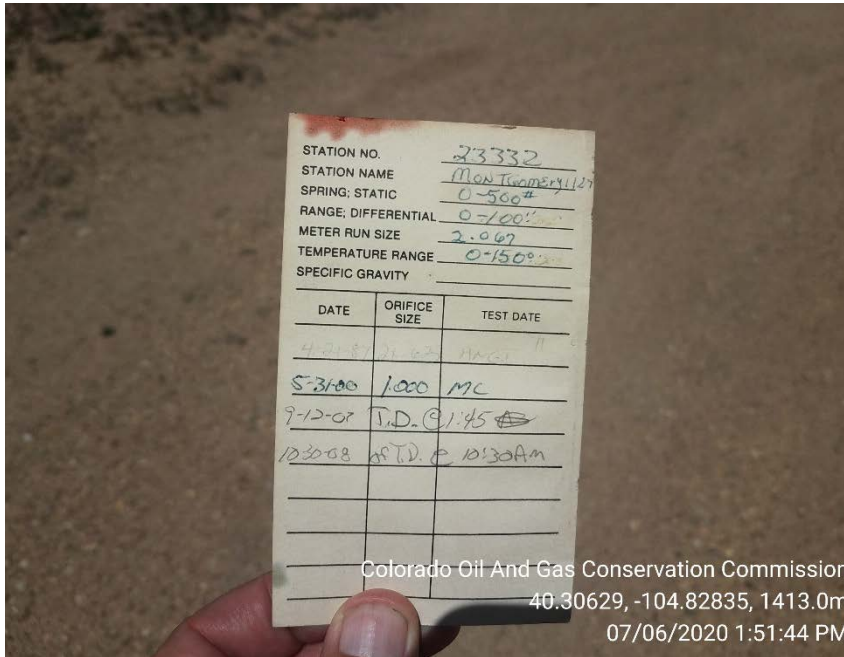

**Inspection Photos**  
**Location Name: Montgomery 1-27 Tank Battery**  
**Location ID: 446592**

**Production facility**

**Battery sign**

**Inspection Photos**  
**Location Name: Montgomery 1-27 Tank Battery**  
**Location ID: 446592**

**Calibration card on 7/6/2020**

**Calibration card on 2/17/2021**