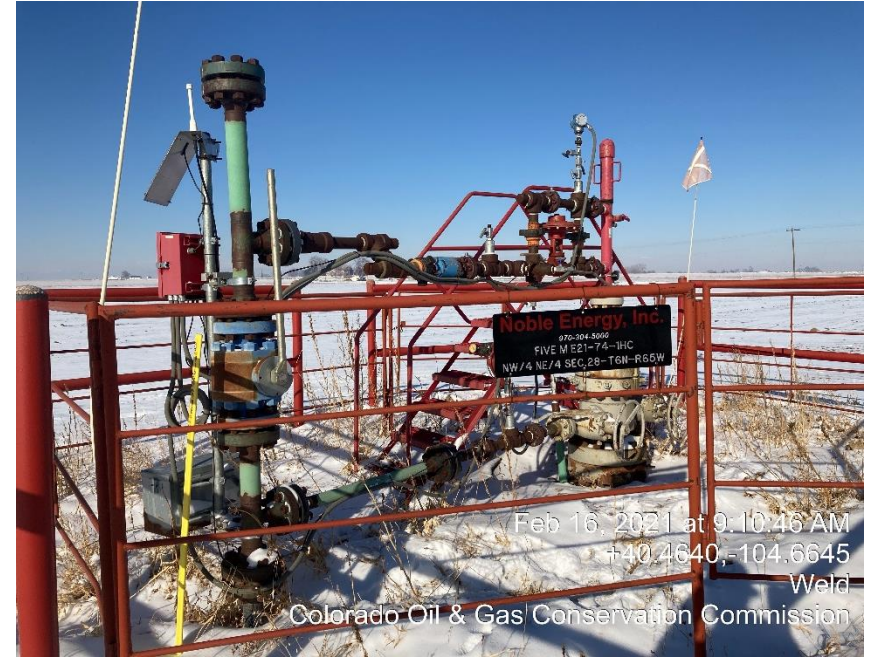

Inspection Photos
Location Name: Five M E 21-73-1 HN
Location ID: 427272

Photo #1 Well

Photo #2 Well

Inspection Photos
Location Name: Five M E 21-73-1 HN
Location ID: 427272

Photo #3 Tank Battery

Photo #4 Production Equipment