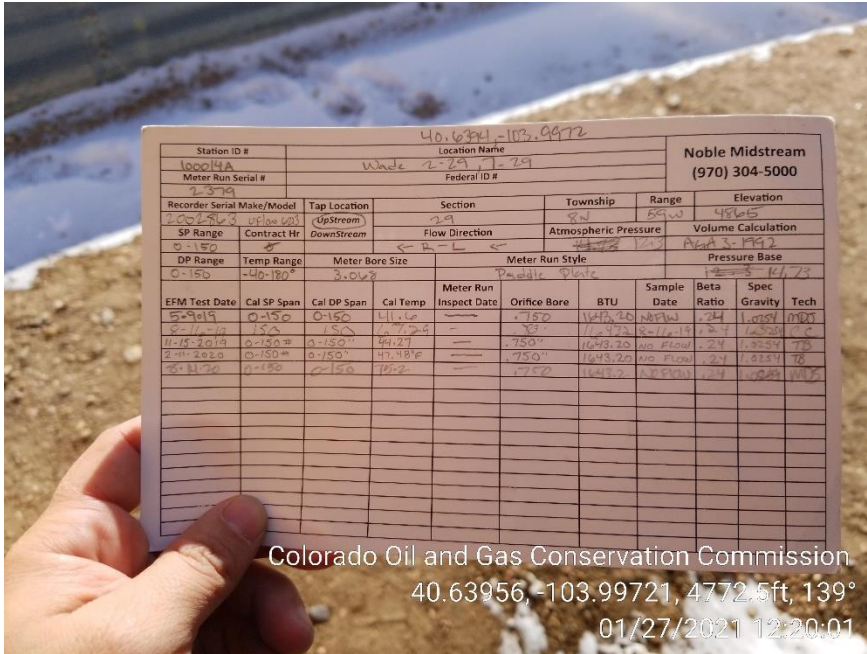

Inspection Photos
Location Name: Wade 02-29
Location ID: 330957

Photo 1 – Pumping Unit

Photo 2 – Heater Treater and ECD

Inspection Photos
Location Name: Wade 02-29
Location ID: 330957

Photo 3 – Tank Battery

Photo 4 – Tank Battery

Inspection Photos
Location Name: Wade 02-29
Location ID: 330957

Photo 5 – Gas Meter Card