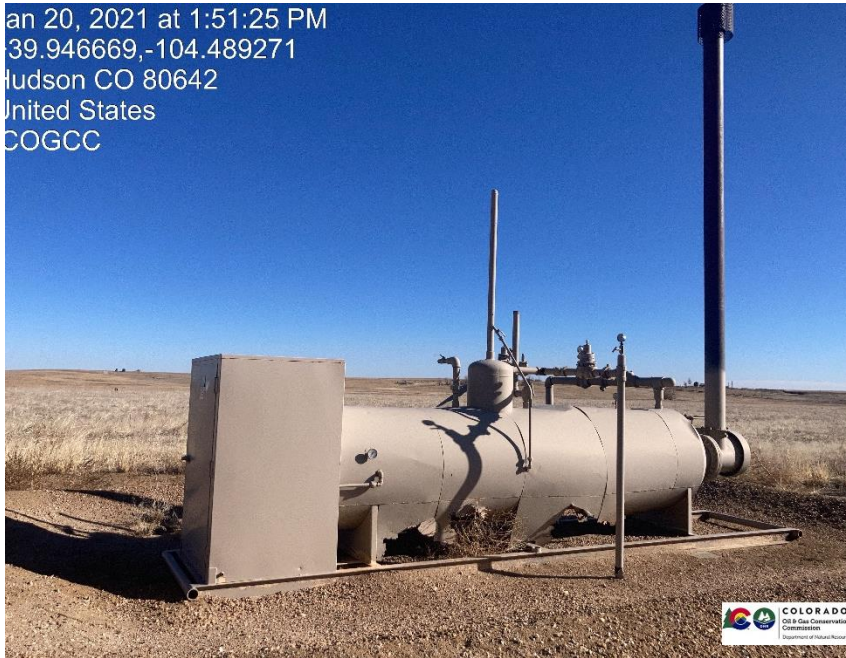

Inspection Photos
Location Name: Eiffel 1
Location ID: 320145

an 20, 2021 at 1:50:57 PM
39.946702,-104.489394
Hudson CO 80642
United States
COGCC

an 20, 2021 at 1:51:11 PM
39.946702,-104.489394
Hudson CO 80642
United States
COGCC

Pic 1

Pic 2

Inspection Photos
Location Name: Eiffel 1
Location ID: 320145

an 20, 2021 at 1:51:25 PM
39.946669,-104.489271
Hudson CO 80642
United States
COGCC

Pic 3

an 20, 2021 at 1:52:35 PM
39.946593,-104.487236
Hudson CO 80642
United States
COGCC