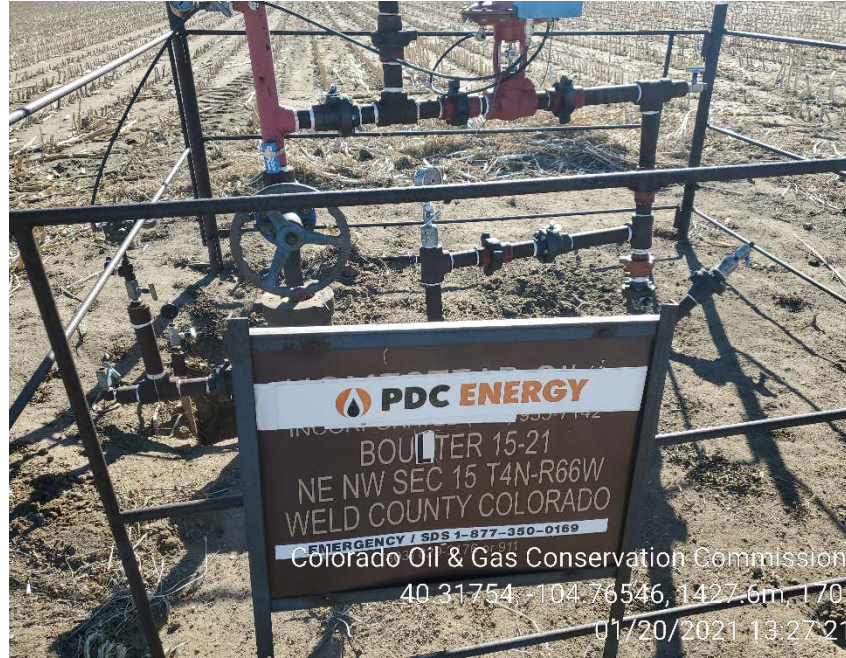

Inspection Photos
Location Name: Boulter 15-21
Location ID: 328662

Wellhead