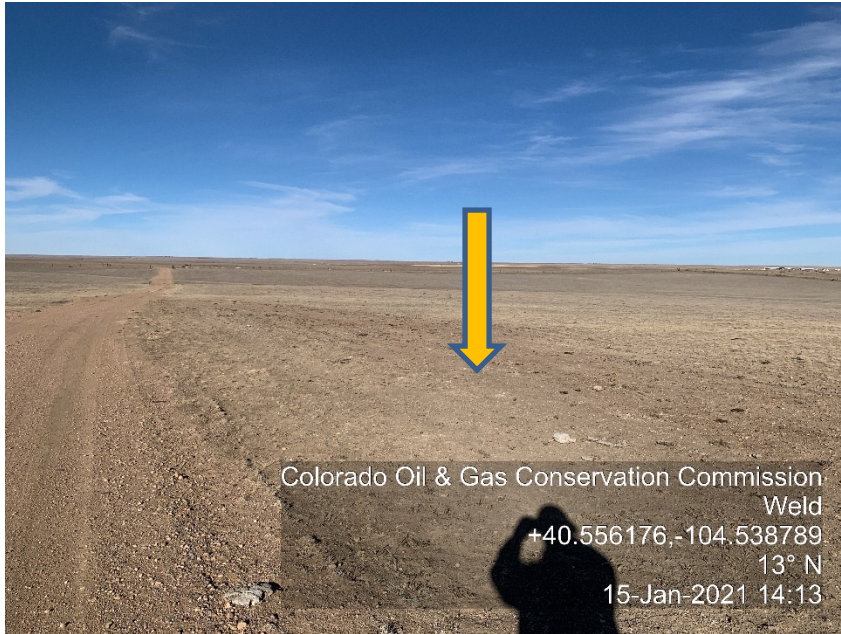

## Inspection Photos

Location Name: KOHLHOFF-67N64W /22NESW

Location #: 305477

**Photo #1**

**Kohlhoff 23-22 (05-123-23029) Wellsite**

**Plugged & Abandoned | PA**

*~ 10 yds.*

**Photo #2**

**Kohlhoff 24-22 Battery site**

**Inactive | Shut-down**

*Formerly served:*

*Kohlhoff 23-22, 13-22, 14-22*

*Plugged & Abandoned | PA*

Inspection Photos  
Location Name: KOHLHOFF-67N64W /22NESW  
Location #: 305477