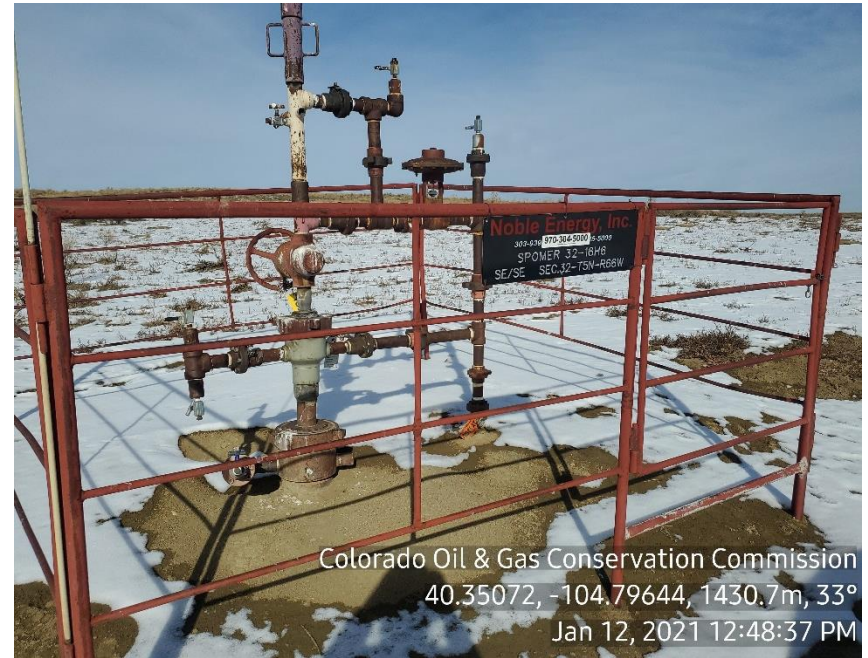

Inspection Photos  
Location Name: Spomer 32-16H6  
Location ID:

Photo 1: Wellhead Sign

Photo 2: Wellhead

Inspection Photos  
Location Name: Spomer 32-16H6  
Location ID:

Photo 3: Tank Battery Sign

Photo 4: Tank Battery