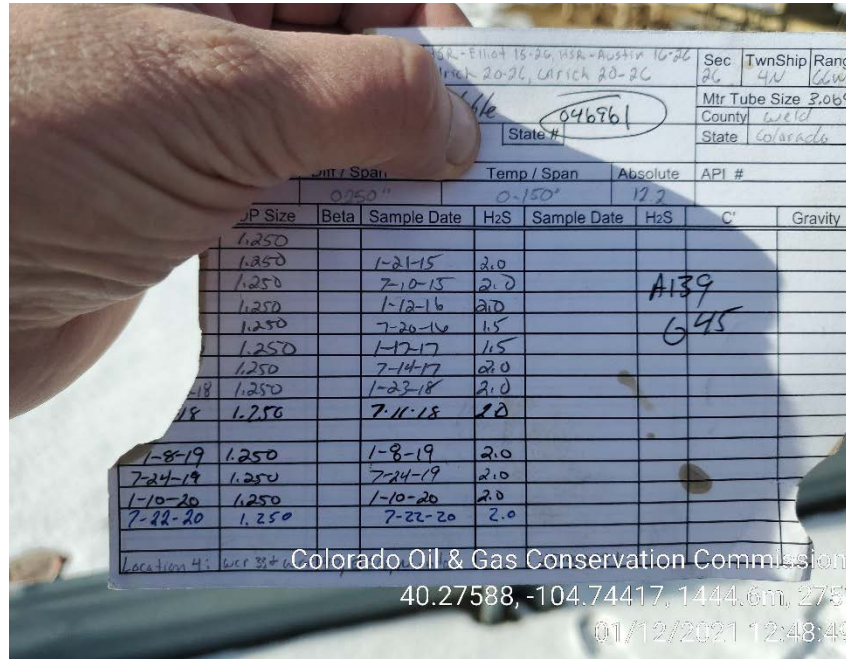

Inspection Photos
Location Name: HSR Elliot 15-26
Location ID: 328073

Production facility

Wellhead

Inspection Photos
Location Name: HSR Elliot 15-26
Location ID: 328073

Calibration card on 1/12/2021